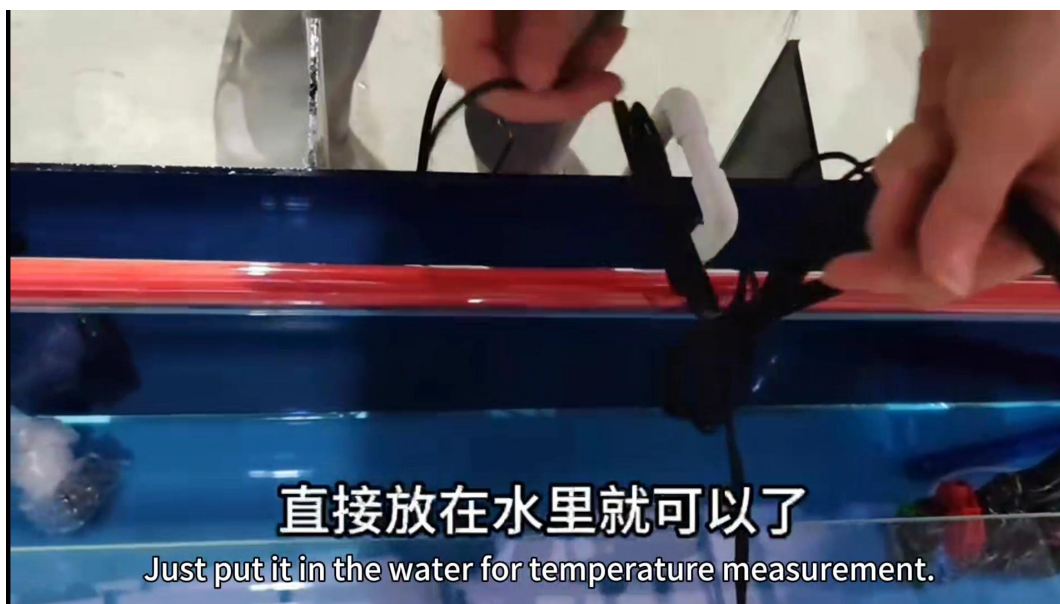

按住玻璃槽上面就可以了随便放

Just suck it on the fish tank.

这个是打好的

Install the bar column

我们把这个拧上去

Install the bar column

拧上去之后放上顶部的吧台玻璃啊

Just put the glass on it after it is installed.

一条是显示屏的电源线

There is a power line and a temperature measuring line.

直接放在水里就可以了

Just put it in the water for temperature measurement.

我们然后把中间这个盖板放上去

Put it on and it will be installed.

海吉祥

铝塑复合板