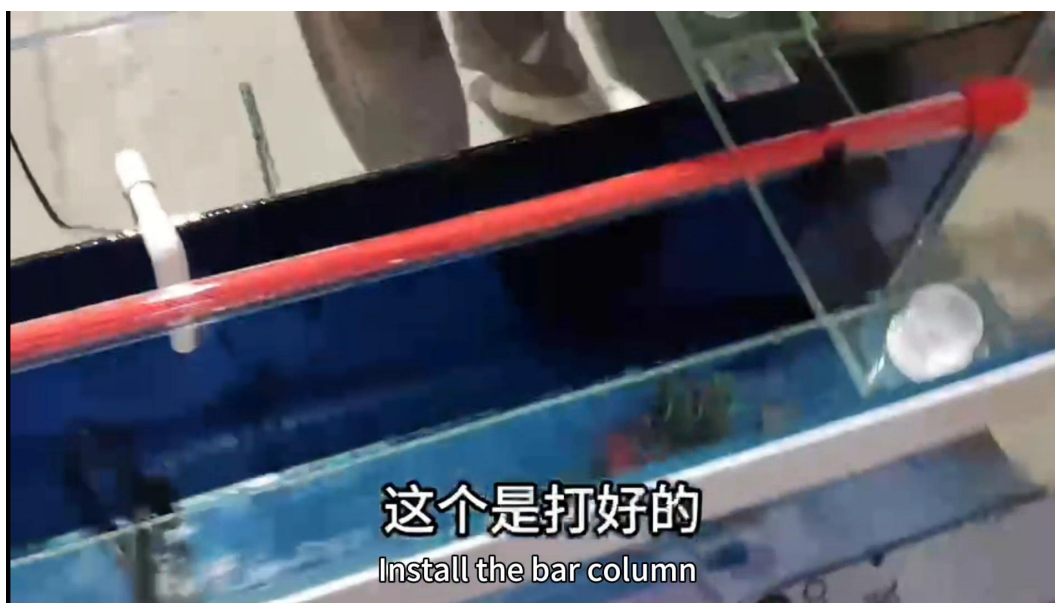

暂停

这个拧在水泵上面  
Mounted on a water pump

拧好再卡这个白色的管子  
Connect the white pipe.

暂停

这个是双侧进水的

This is water from both sides.

播放

然后我们就把水泵放在中间

灯管里面都是有二个吸盘的啊

There are two suction cups in it. Take them out together.

如果没有找到的话

There are two suction cups in it. Take them out together.

就大家这么转一下就可以了

There are two suction cups in it. Take them out together.

按住玻璃槽上面就可以了随便放

Just suck it on the fish tank.

这个是打好的

Install the bar column

我们把这个拧上去

Install the bar column

拧上去之后放上顶部的吧台玻璃啊

Just put the glass on it after it is installed.