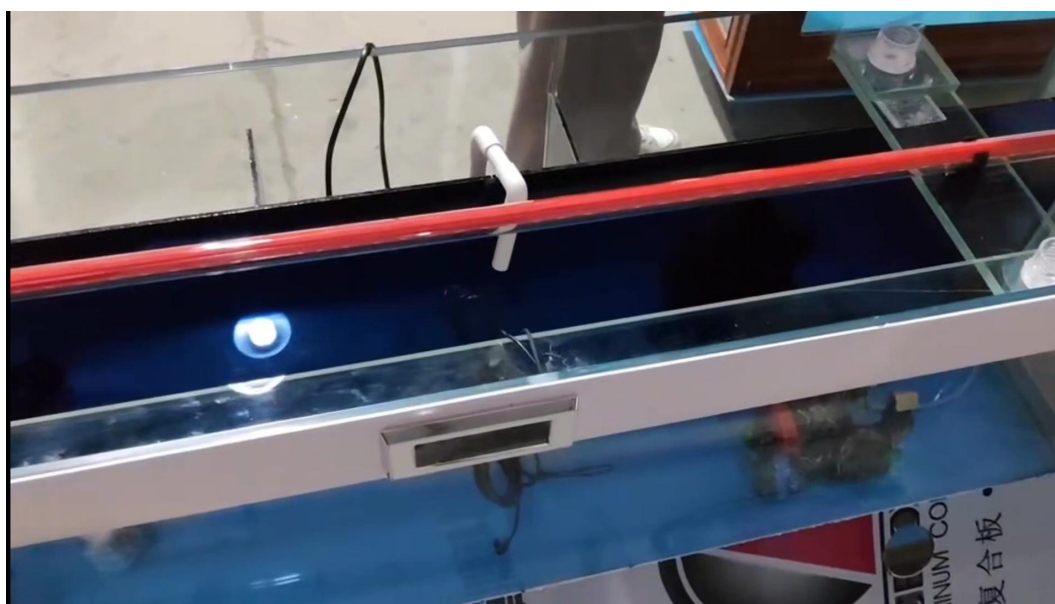

暂停

这个拧在水泵上面  
Mounted on a water pump

拧好再卡这个白色的管子  
Connect the white pipe.

暂停

这个是双侧进水的

This is water from both sides.

播放

然后我们就把水泵放在中间

灯管里面都是有二个吸盘的啊

There are two suction cups in it. Take them out together.

如果没有找到的话

There are two suction cups in it. Take them out together.

就大家这么转一下就可以了

There are two suction cups in it. Take them out together.

按住玻璃槽上面就可以了随便放

Just suck it on the fish tank.

这个是打好的

Install the bar column

我们把这个拧上去

Install the bar column

拧上去之后放上顶部的吧台玻璃啊

Just put the glass on it after it is installed.