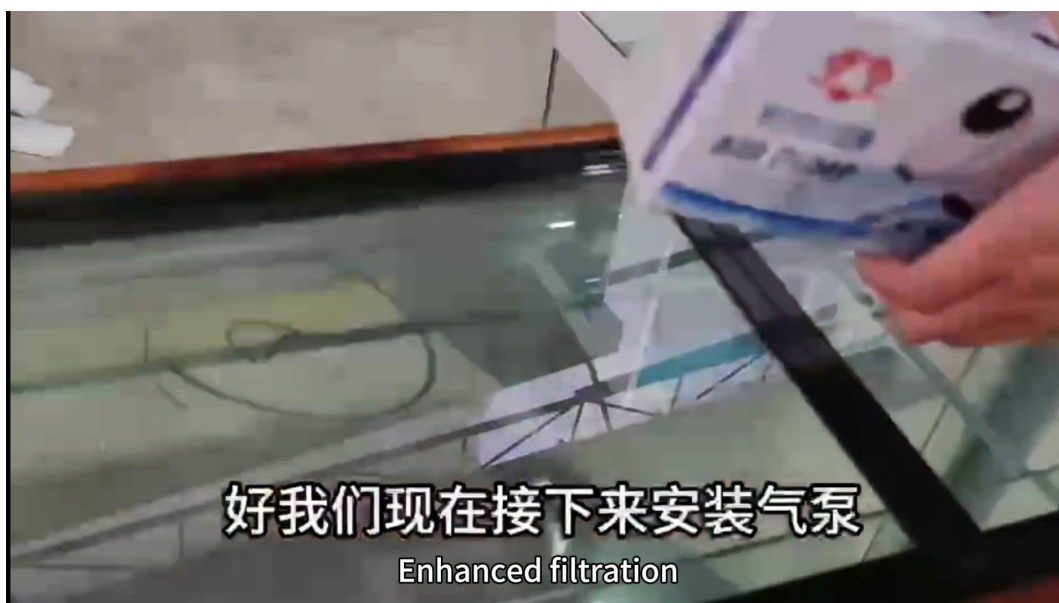

好我们现在接下来安装气泵

Enhanced filtration