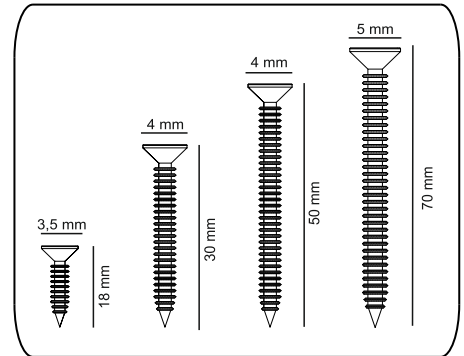

Attention!

Our products have minifix system. Please try
to understand the information below before
proceeding with the assembly process.