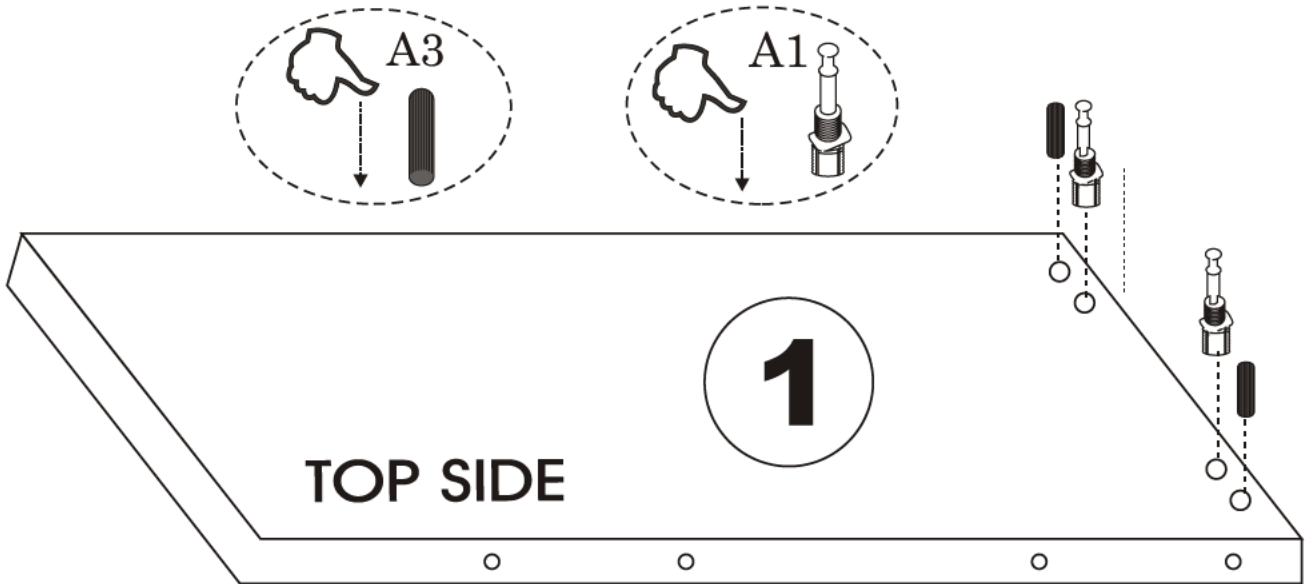

Loire orta sehpa

Assembly Manual

Loire orta sehpa

ATTENTION !!

Minifix is the main connection material used in products ,
Before starting assembly , Please check the drawings below

Accessory List

 4 X	A1 Minifix  4 X	A2 Minifix  4 X	 8 X
	A3  4 X	N20  12 X	

General view

1

2

4