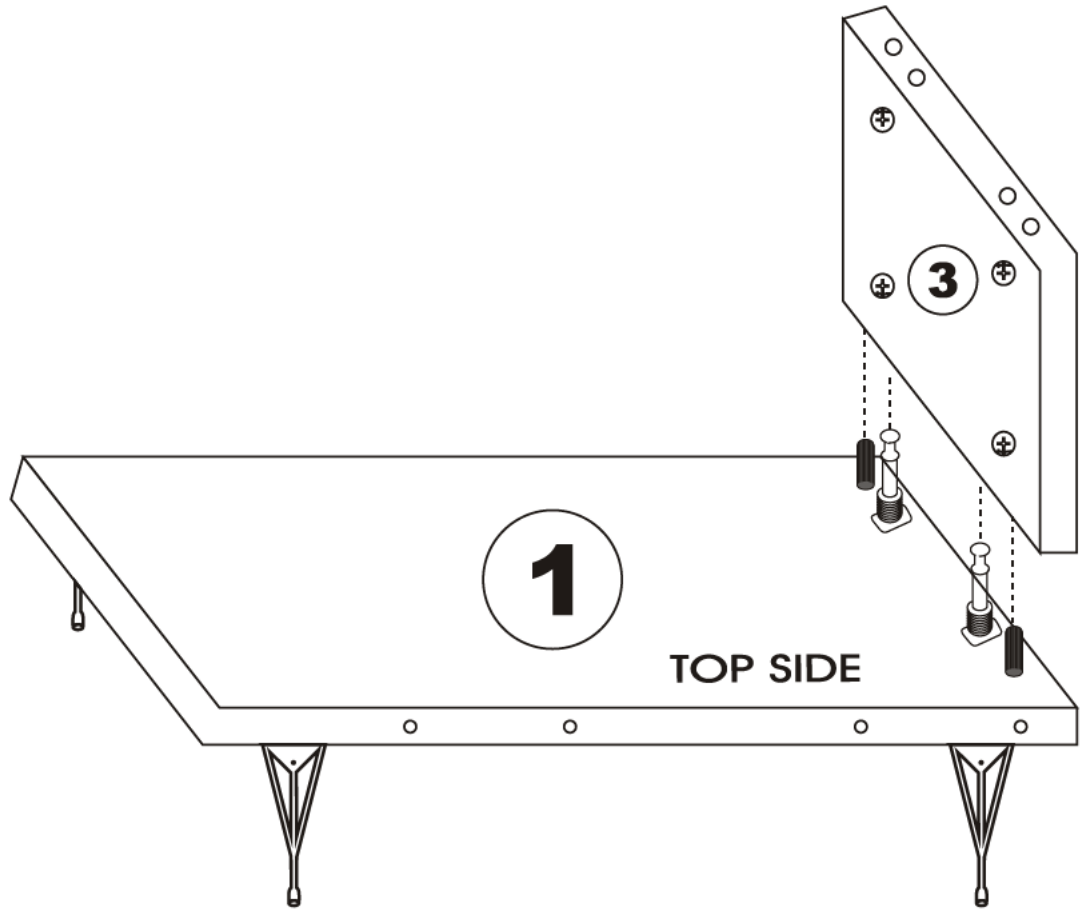

Loire orta sehpa

Assembly Manual

Loire orta sehpa

ATTENTION !!

Minifix is the main connection material used in products ,
Before starting assembly , Please check the drawings below

Accessory List

 4 X	A1 Minifix  4 X	A2 Minifix  4 X	 8 X
	A3  4 X	N20  12 X	

General view

1

2

4