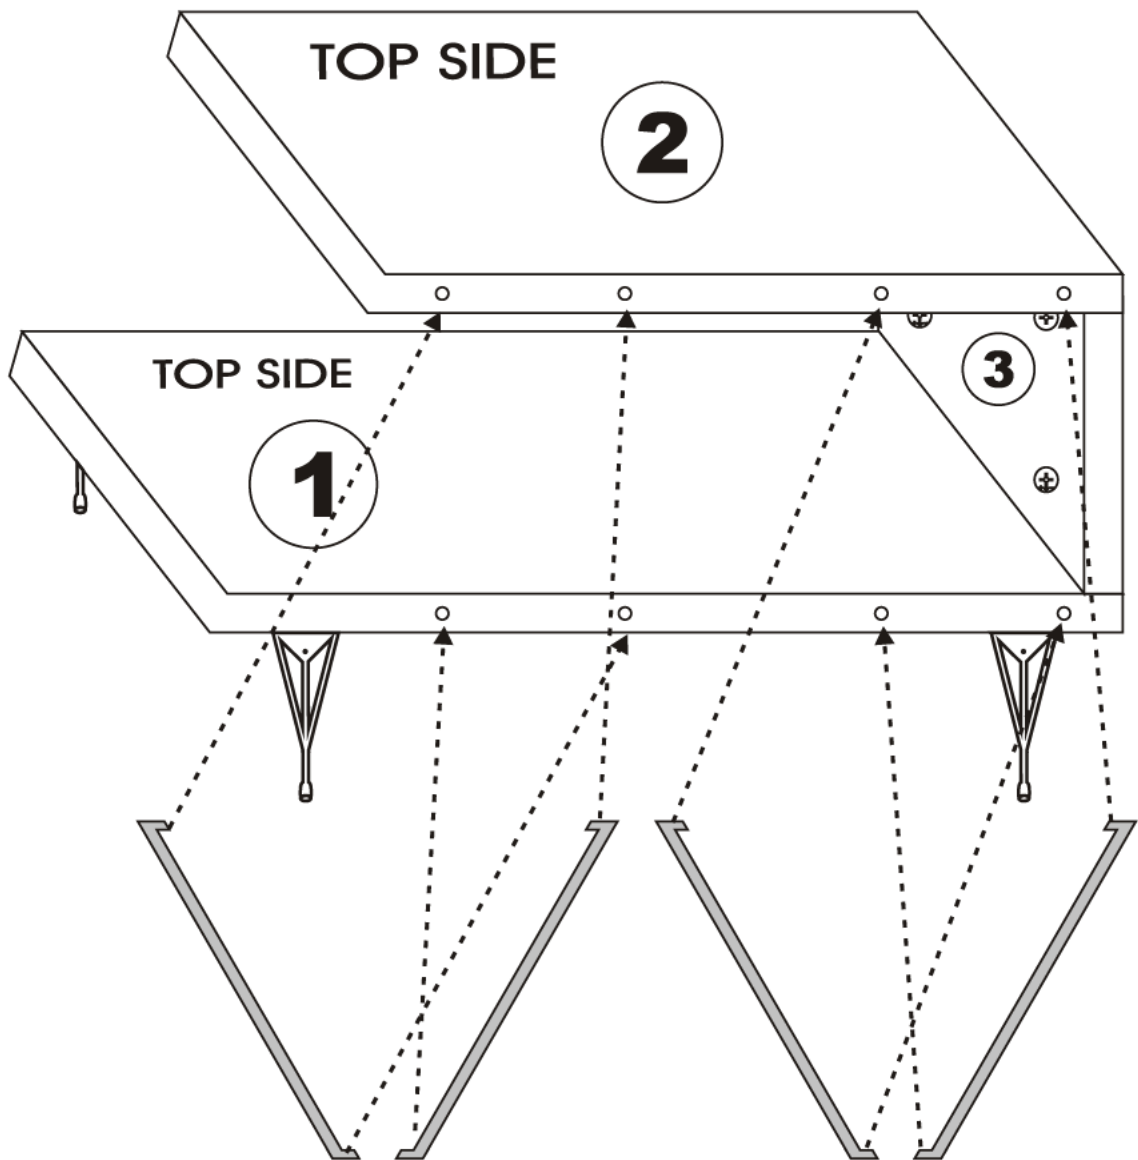

Loire orta sehpa

Assembly Manual

Loire orta sehpa

ATTENTION !!

Minifix is the main connection material used in products ,
Before starting assembly , Please check the drawings below

Accessory List

 4 X	A1 Minifix  4 X	A2 Minifix  4 X	 8 X
	A3  4 X	N20  12 X	

General view

1

2

4