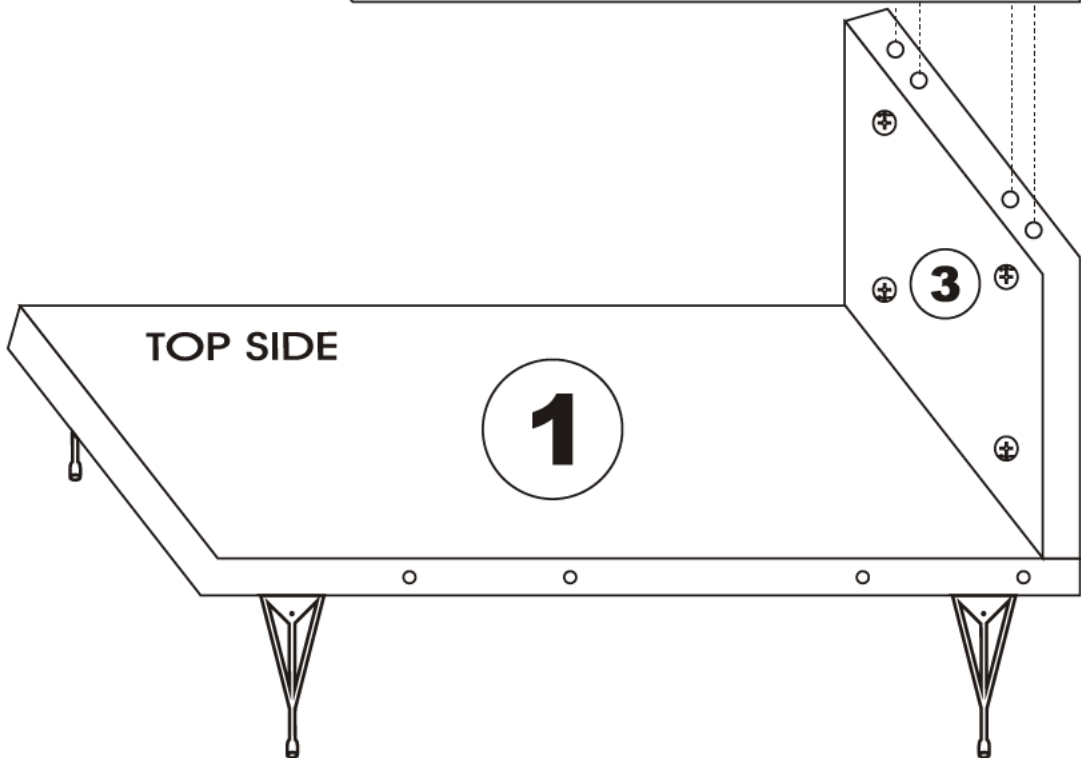

Loire orta sehpa

Assembly Manual

Loire orta sehpa

ATTENTION !!

Minifix is the main connection material used in products ,
Before starting assembly , Please check the drawings below

Accessory List

 4 X	A1 Minifix  4 X	A2 Minifix  4 X	 8 X
	A3  4 X	N20  12 X	

General view

1

2

4