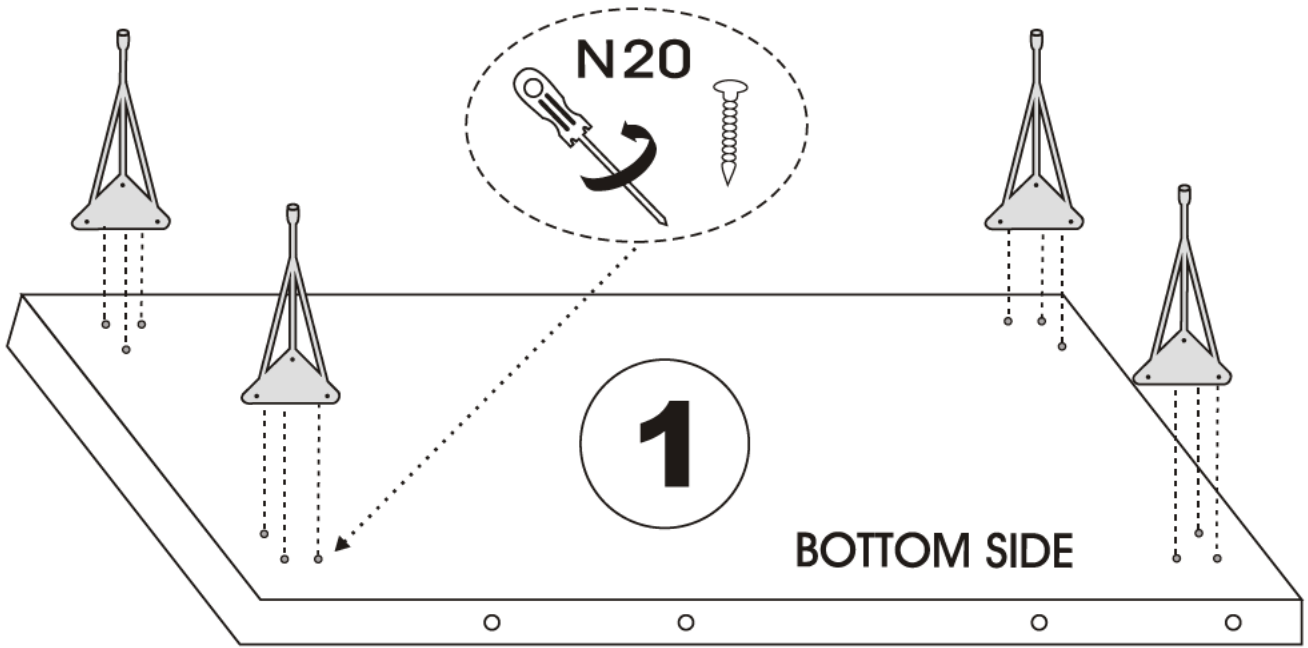

Loire orta sehpa

Assembly Manual

Loire orta sehpa

ATTENTION !!

Minifix is the main connection material used in products ,
Before starting assembly , Please check the drawings below

Accessory List

 4 X	A1 Minifix  4 X	A2 Minifix  4 X	 8 X
	A3  4 X	N20  12 X	

General view

1

2

4