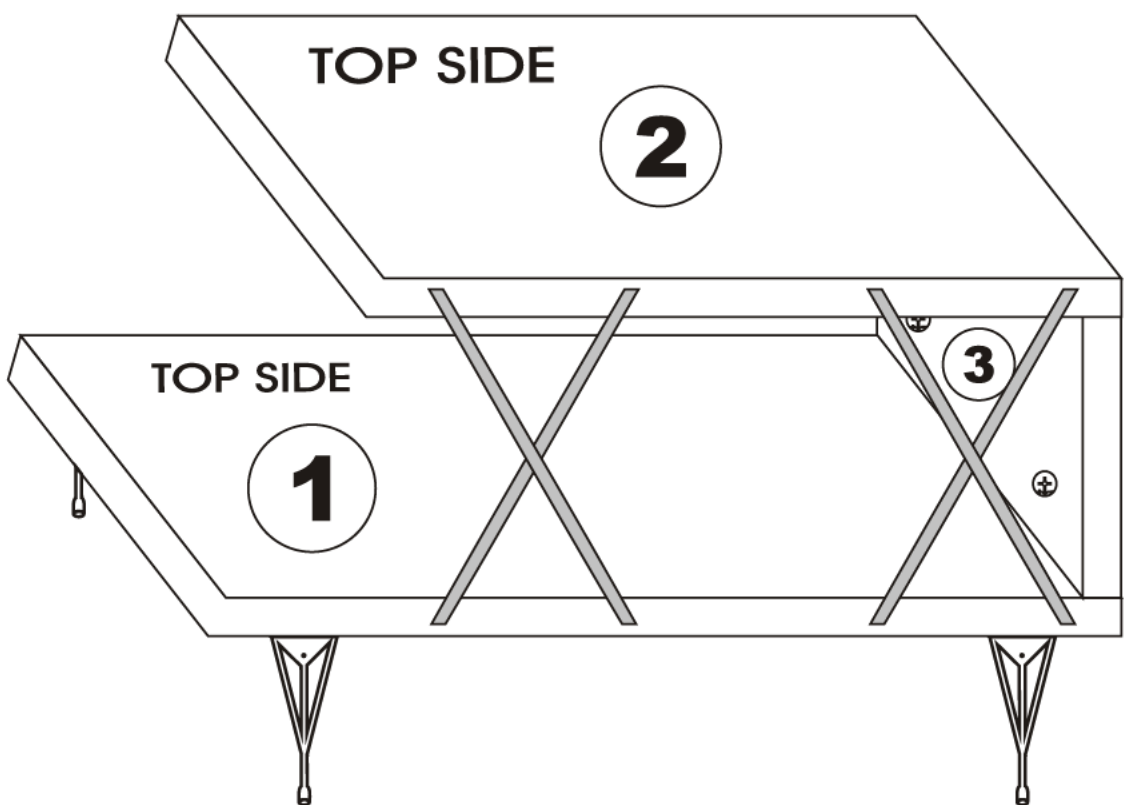

Loire orta sehpa

Assembly Manual

Loire orta sehpa

ATTENTION !!

Minifix is the main connection material used in products ,
Before starting assembly , Please check the drawings below

Accessory List

 4 X	A1 Minifix  4 X	A2 Minifix  4 X	 8 X
	A3  4 X	N20  12 X	

General view

1

2

4