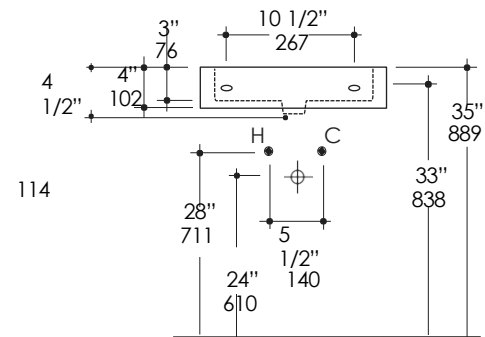

SPECIFICATIONS:

INSTALLATION:	VANITY-TOP, WALL-MOUNT, OR ON-COUNTER 16 3/4"W X 18 1/2"D X 4 1/2"H
EXTERIOR DIMENSIONS:	1/2"H
MATERIAL:	PORCELAIN
WEIGHT:	26 LBS
OVERFLOW:	YES
FAUCET HOLES:	001 - WHITE 1. - NO HOLE 2. - ONE CENTERED HOLE 3. - TWO HOLE - CENTER AND RIGHT, 4" SPREAD 4. THREE HOLE, 8" SPREAD
CUTOUT SIZE:	12" X 10 3/4" (TEMPLATE AVAILABLE UPON REQUEST)
FAUCET HOLE SIZE:	Ø 1 3/8"
DRAIN HOLE SIZE:	Ø 1 3/4"

CUT OUT
12" X 10 3/4"
305 X 273

FEATURES:

- PORCELAIN SINK WITH OVERFLOW
- WALL-MOUNTING BOLTS ARE INCLUDED
- CURRENT CUT-OUT TEMPLATE CAN BE REQUESTED
- COMPACT ELEGANCE FOR TIGHT SPACES, IDEAL FOR POWDER ROOMS OR BOUTIQUE ENVIRONMENTS WHERE SPACE IS LIMITED BUT STYLE IS NON-NEGOTIABLE.
- GLAZED BACK - IT MUST BE INSTALLED AGAINST A WALL ON THE BACK
- UNGLAZED BOTTOM
- WALL-MOUNTING BOLTS INCLUDED

DRAWINGS PROVIDED HEREIN ARE MEANT TO GIVE THE USER AN IDEA OF THE PRODUCT AND ARE NOT MADE TO SCALE.

RECOMMENDED ADA INSTALLATION

LACAVA reserves the right to revise any dimension or information on this sheet without notice. Dimensions are nominal and may vary within an industry accepted tolerance of 1/4".