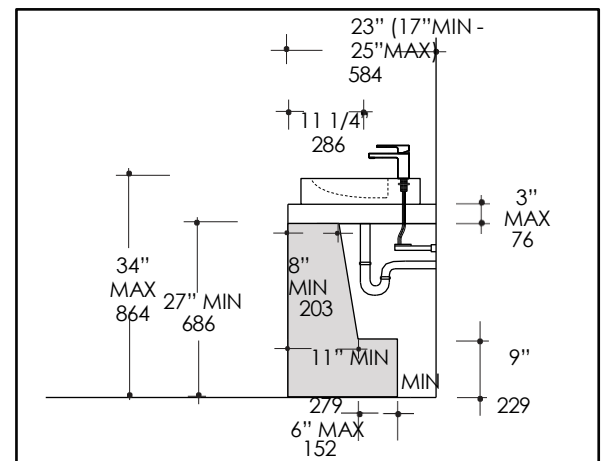

SPECIFICATIONS:

INSTALLATION:	VANITY-TOP, WALL-MOUNT, OR ON-COUNTER 16 3/4"W X 18 1/2"D X 4 1/2"H
EXTERIOR DIMENSIONS:	1/2"H
MATERIAL:	PORCELAIN
WEIGHT:	26 LBS
OVERFLOW:	YES
FAUCET HOLES:	001 - WHITE 1. - NO HOLE 2. - ONE CENTERED HOLE 3. - TWO HOLE - CENTER AND RIGHT, 4" SPREAD 4. THREE HOLE, 8" SPREAD
CUTOUT SIZE:	12" X 10 3/4" (TEMPLATE AVAILABLE UPON REQUEST)
FAUCET HOLE SIZE:	Ø 1 3/8"
DRAIN HOLE SIZE:	Ø 1 3/4"

CUT OUT
12" X 10 3/4"
305 X 273

FEATURES:

- PORCELAIN SINK WITH OVERFLOW
- WALL-MOUNTING BOLTS ARE INCLUDED
- CURRENT CUT-OUT TEMPLATE CAN BE REQUESTED
- COMPACT ELEGANCE FOR TIGHT SPACES, IDEAL FOR POWDER ROOMS OR BOUTIQUE ENVIRONMENTS WHERE SPACE IS LIMITED BUT STYLE IS NON-NEGOTIABLE.
- GLAZED BACK - IT MUST BE INSTALLED AGAINST A WALL ON THE BACK
- UNGLAZED BOTTOM
- WALL-MOUNTING BOLTS INCLUDED

CODES + STANDARDS:

- MEETS AND EXCEEDS APPLICABLE NATIONAL CODES AND STANDARDS

RECOMMENDED ITEMS:

- FURNITURE
 - AQQ-BX-17 - FLOOR-STANDING METAL CONSOLE STAND WITH TOWEL BARS AND OPTIONAL SHELF
 - AQQ-FR-17 - FLOOR-STANDING METAL CONSOLE STAND WITH A TOWEL BAR AND OPTIONAL SHELF
 - AQQ-W-17 - WALL-MOUNT UNDER-COUNTER VANITY WITH FINGER PULLS ON TWO DRAWERS
- DRAIN WITH OVERFLOW
 - 7100-17
 - 7100-13OF
 - 7100-16OF

DRAWINGS PROVIDED HEREIN ARE MEANT TO GIVE THE USER AN IDEA OF THE PRODUCT AND ARE NOT MADE TO SCALE.

RECOMMENDED ADA INSTALLATION

LACAVA reserves the right to revise any dimension or information on this sheet without notice. Dimensions are nominal and may vary within an industry accepted tolerance of 1/4".