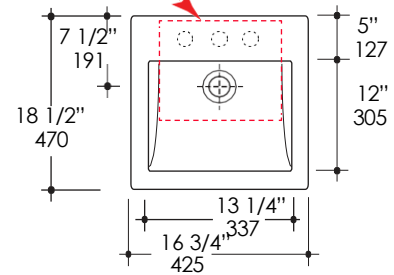

SPECIFICATIONS:

INSTALLATION:	VANITY-TOP, WALL-MOUNT, OR ON-COUNTER 16 3/4"W X 18 1/2"D X 4 1/2"H
EXTERIOR DIMENSIONS:	1/2"H
MATERIAL:	PORCELAIN
WEIGHT:	26 LBS
OVERFLOW:	YES
FAUCET HOLES:	001 - WHITE 1. - NO HOLE 2. - ONE CENTERED HOLE 3. - TWO HOLE - CENTER AND RIGHT, 4" SPREAD 4. THREE HOLE, 8" SPREAD
CUTOUT SIZE:	12" X 10 3/4" (TEMPLATE AVAILABLE UPON REQUEST)
FAUCET HOLE SIZE:	Ø 1 3/8"
DRAIN HOLE SIZE:	Ø 1 3/4"

CUT OUT
12" X 10 3/4"
305 X 273

FEATURES:

- PORCELAIN SINK WITH OVERFLOW
- WALL-MOUNTING BOLTS ARE INCLUDED
- CURRENT CUT-OUT TEMPLATE CAN BE REQUESTED
- COMPACT ELEGANCE FOR TIGHT SPACES, IDEAL FOR POWDER ROOMS OR BOUTIQUE ENVIRONMENTS WHERE SPACE IS LIMITED BUT STYLE IS NON-NEGOTIABLE.
- GLAZED BACK - IT MUST BE INSTALLED AGAINST A WALL ON THE BACK
- UNGLAZED BOTTOM
- WALL-MOUNTING BOLTS INCLUDED

DRAWINGS PROVIDED HEREIN ARE MEANT TO GIVE THE USER AN IDEA OF THE PRODUCT AND ARE NOT MADE TO SCALE.

RECOMMENDED ADA INSTALLATION

LACAVA reserves the right to revise any dimension or information on this sheet without notice. Dimensions are nominal and may vary within an industry accepted tolerance of 1/4".