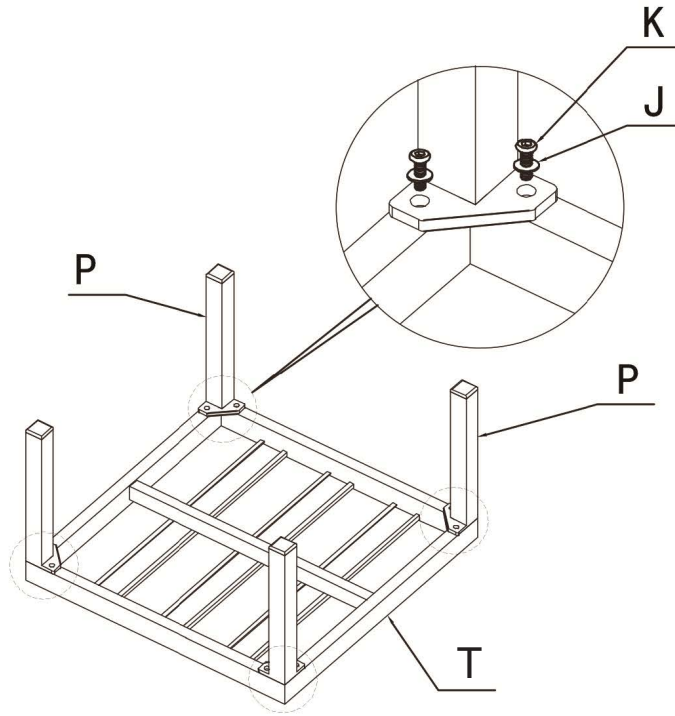

Three person sofa

Parts List

A X1  Right Armrest	B X1  Left Armrest	C X2  Seat Panel	D X2  Side Panel	E X1  Bracket	U X6  Nut
L X1  Bracket	J X30  Washer	O X4  Bolt M6*42	S X2  Bolt M6*78	R X4  Bracket	F X3  Bracket
G X3  Seat Cushion	K X12  Bolt M6*18	N X1  Allen Key	N1 X1  Wrench		
	M X12  Bolt M6*30				

STEP5

Two person Sofa

Parts List

A X1  Right Armrest	B X1  Left Armrest	C1 X1  Seat Panel	D1 X1  Backrest
F X2  Backrest Cushion	G X2  Seat Cushion	J X10  Washer M X10  Bolt M6×30mm	H X1  Allen Key

Assembly Instruction

STEP 1

STEP 2

Assembly Instruction

STEP 3

Single Sofa

Parts List

A X1  Right Armrest	B X1  Left Armrest	C3 X1  Seat Panel	D2 X1  Backrest
F X1  Backrest Cushion	G X1  Seat Cushion	T X1  Footrest Panel	P X4  Foot
Q X1  Footrest Cushion	J X18  Washer	K X8  Bolt M6×18mm M X10  Bolt M6×30mm	N X1  Allen Key

Assembly Instruction

STEP 1

STEP 2

STEP3

STEP4

Tip: Please attach the strap together to fix the seat cushion.