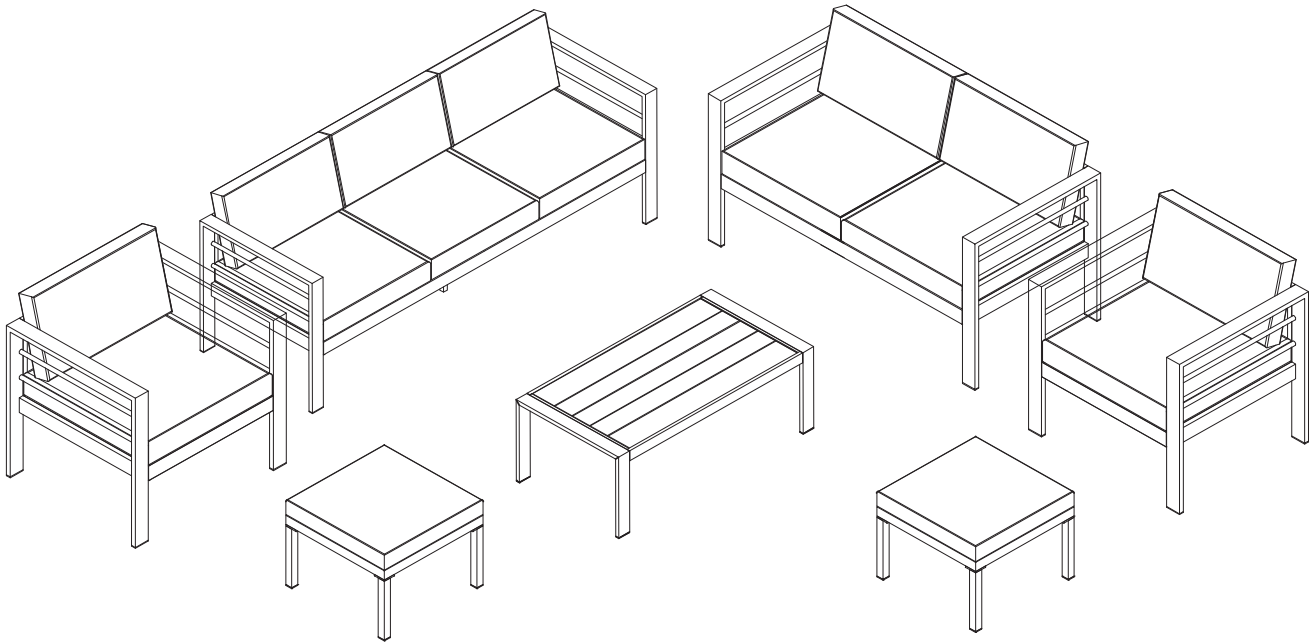

ASSEMBLY INSTRUCTION

Patio Sectional Sofa

Thanks for choosing our product. Please kindly check parts listed below and read this manual carefully, then assemble them step by step. Please feel free to contact us for any questions.

Parts List A

A X1  Right Armrest	B X1  Left Armrest	E X1  Support Tube	L X1  Connecting Plate
F X3  Backrest Cushion	G X3  Seat Cushion	H X2  L-shaped Support	I X1  Seat Panel
J X30  Washer	K X12  Bolt M6*18	M X12  Bolt M6*30	N X1  Allen Key
C X2  Seat Panel	D X2  Backrest	O X4  Bolt M6*42	S X2  Bolt M6*78
			U X6  Nut
			R X4  Hex Nut

Three person sofa

Parts List

A X1  Right Armrest	B X1  Left Armrest	C X2  Seat Panel	D X2  Side Panel	E X1  Bracket	U X6  Nut
L X1  Bracket	J X30  Washer	O X4  Bolt M6*42	S X2  Bolt M6*78	R X4  Bracket	F X3  Bracket
G X3  Seat Cushion	K X12  Bolt M6*18	N X1  Allen Key	N1 X1  Wrench		
	M X12  Bolt M6*30				

STEP5

Two person Sofa

Parts List

A X1  Right Armrest	B X1  Left Armrest	C1 X1  Seat Panel	D1 X1  Backrest
F X2  Backrest Cushion	G X2  Seat Cushion	J X10  Washer M X10  Bolt M6×30mm	H X1  Allen Key

Assembly Instruction