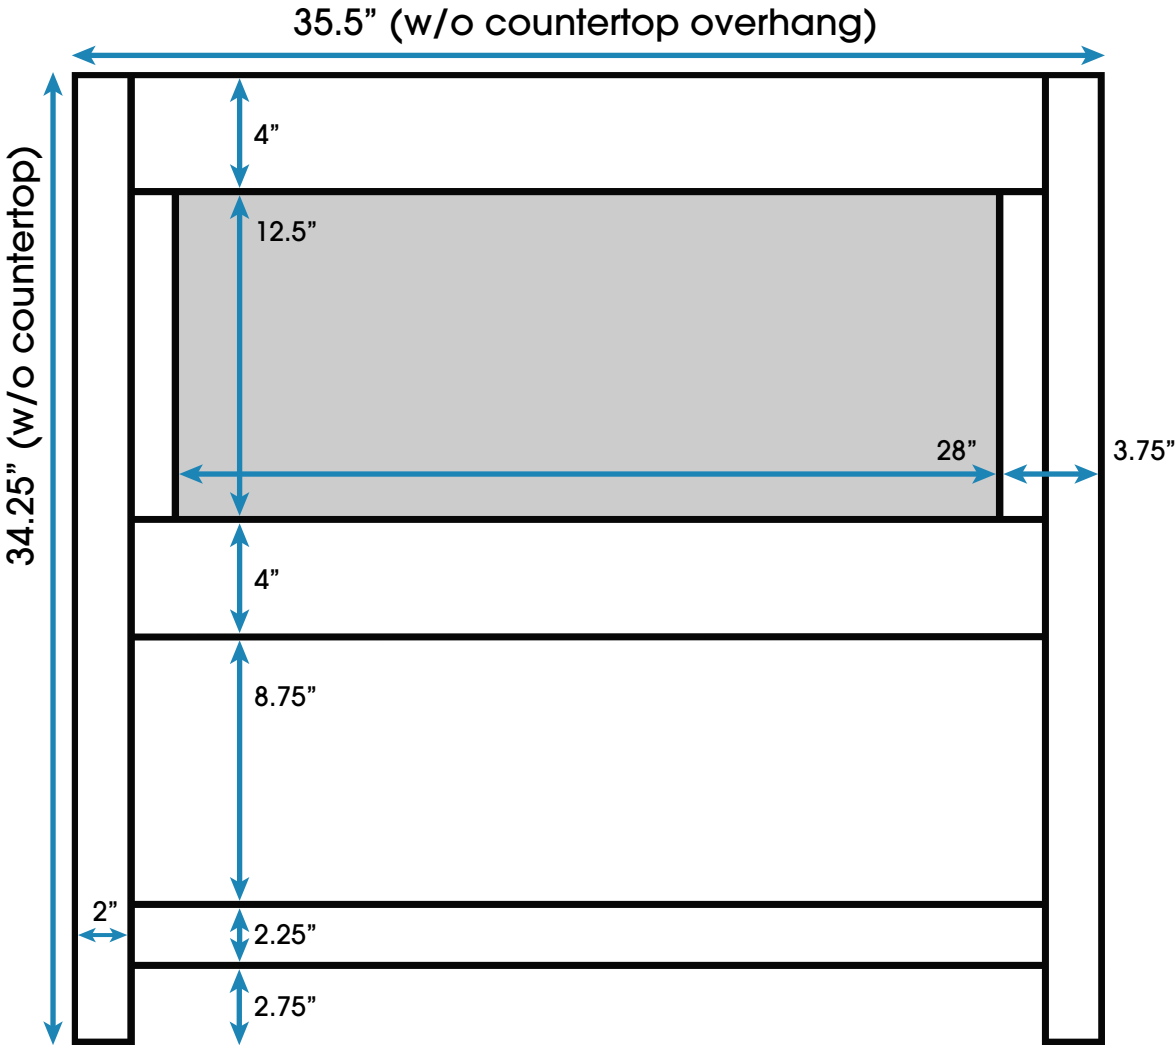

36-inch Bath Vanity (Back View)

All measurements are approximate and rounded to the nearest quarter inch
Please allow for a slight margin of error