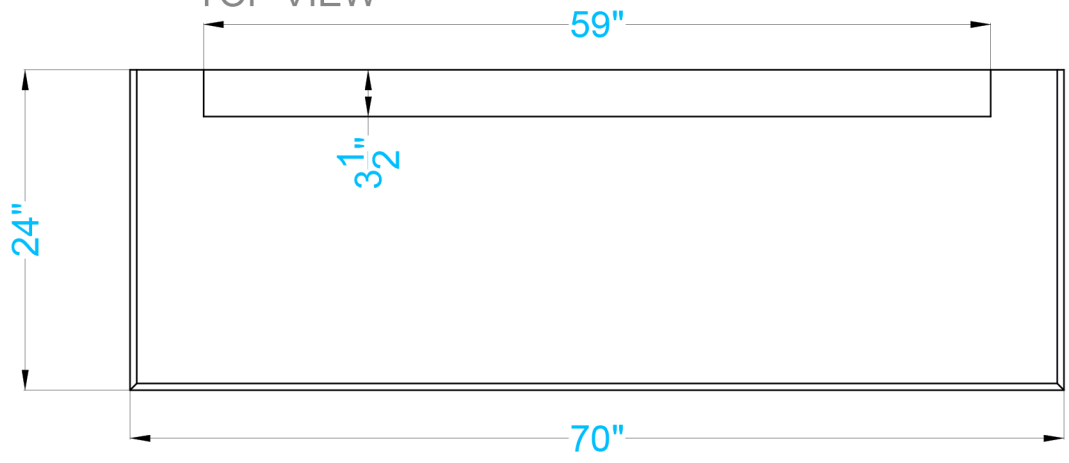

TOP VIEW

FRONT VIEW

SIDE VIEW

Legend

FS-61-2

-Adjustable part (cut to fit)