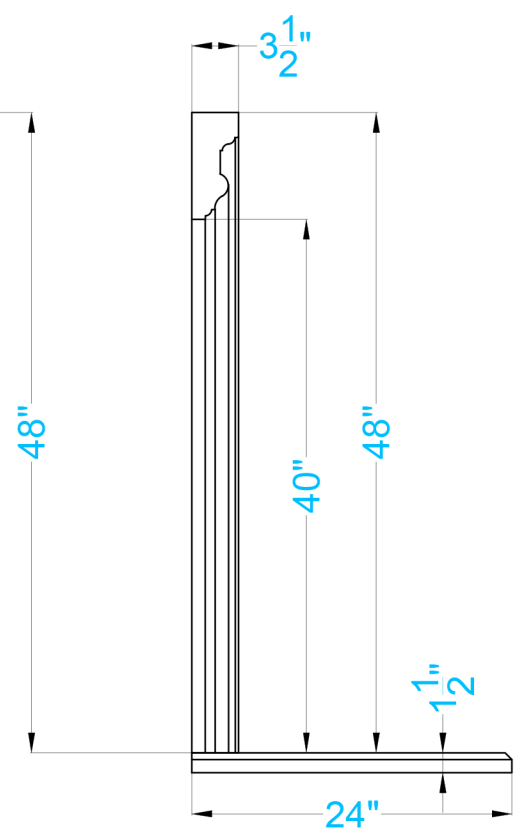

TOP VIEW

FRONT VIEW

SIDE VIEW

Legend

FS-61-2

-Adjustable part (cut to fit)