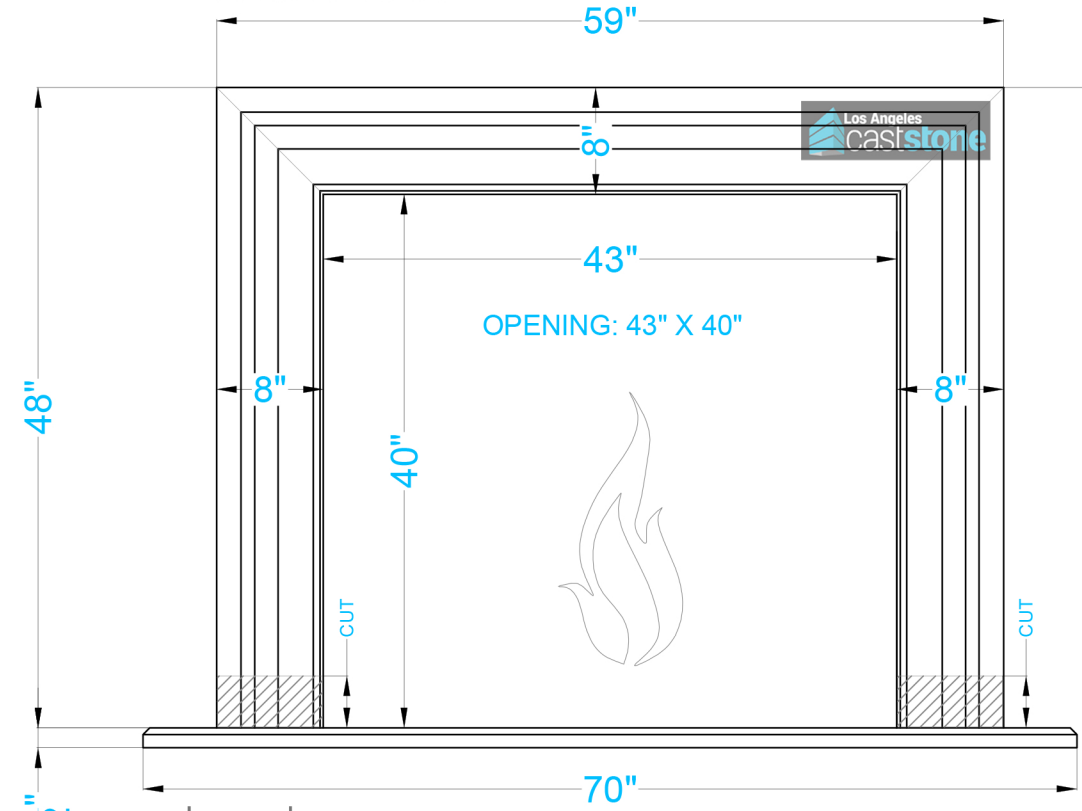

TOP VIEW

FRONT VIEW

SIDE VIEW

Legend

FS-61-2

-Adjustable part (cut to fit)