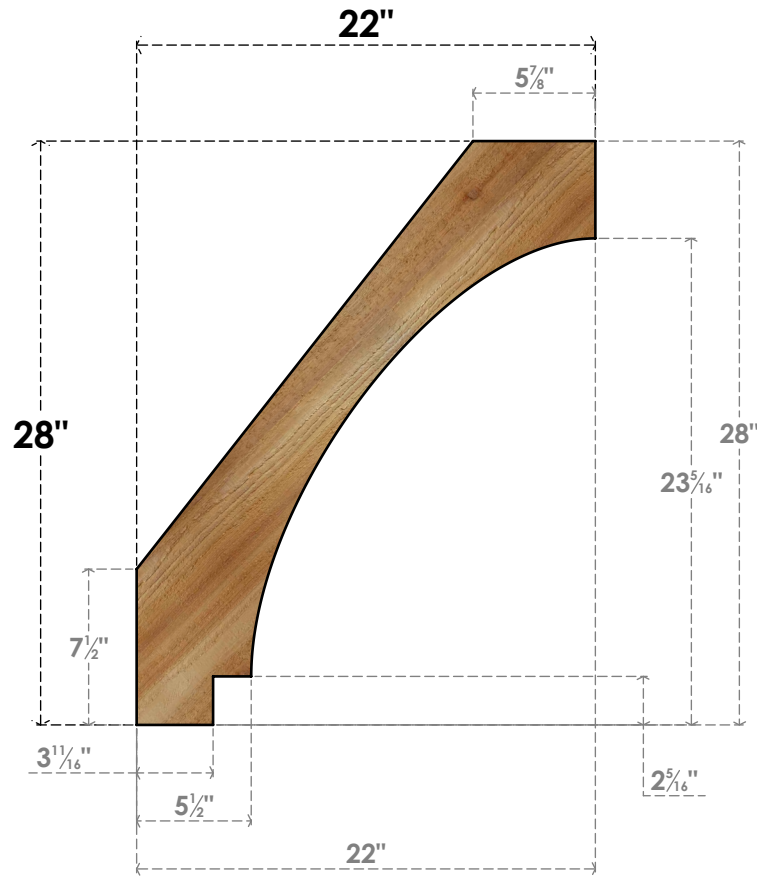

BRC06X22X28IMP00RWR

6"W X 22"D X 28"H IMPERIAL ROUGH SAWN BRACE, WESTERN RED CEDAR

SIDE

FRONT

EKENA MILLWORK
 2300 WEST MAIN ST.
 CLARKSVILLE, TX 75426
 TOLL FREE: 866-607-0453
 WWW.EKENAMILLWORK.COM

NOTES