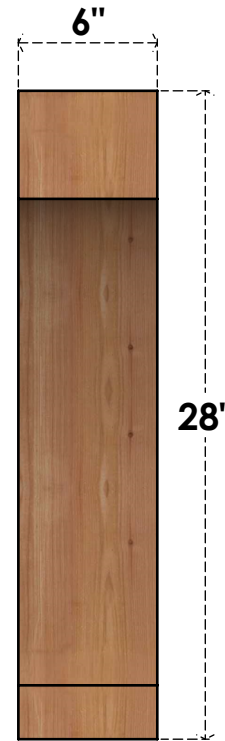

BRC06X22X28IMP00RWR

6"W X 22"D X 28"H IMPERIAL ROUGH SAWN BRACE, WESTERN RED CEDAR

SIDE

FRONT

EKENA MILLWORK
 2300 WEST MAIN ST.
 CLARKSVILLE, TX 75426
 TOLL FREE: 866-607-0453
 WWW.EKENAMILLWORK.COM

NOTES

1. INSTALLATION TO BE COMPLETED IN ACCORDANCE WITH MANUFACTURER'S SPECIFICATIONS.
2. DRAWING MAY NOT BE TO SCALE
3. THIS DRAWING IS INTENDED FOR DESIGN AND PLANNING PURPOSES ONLY.
4. ALL INFORMATION CONTAINED HEREIN WAS CURRENT AT THE TIME OF DEVELOPMENT BUT MUST BE REVIEWED AND APPROVED BY THE PRODUCT MANUFACTURER TO BE CONSIDERED ACCURATE.
5. PRODUCTS ARE NOT KILN DRIED. THIS ITEM IS UNIQUE AND WILL CONTAIN THE NATURAL VARIATIONS THAT THE WOOD SPECIES OFFERS. THIS MAY RESULT IN VARIATIONS UP TO 1/4"