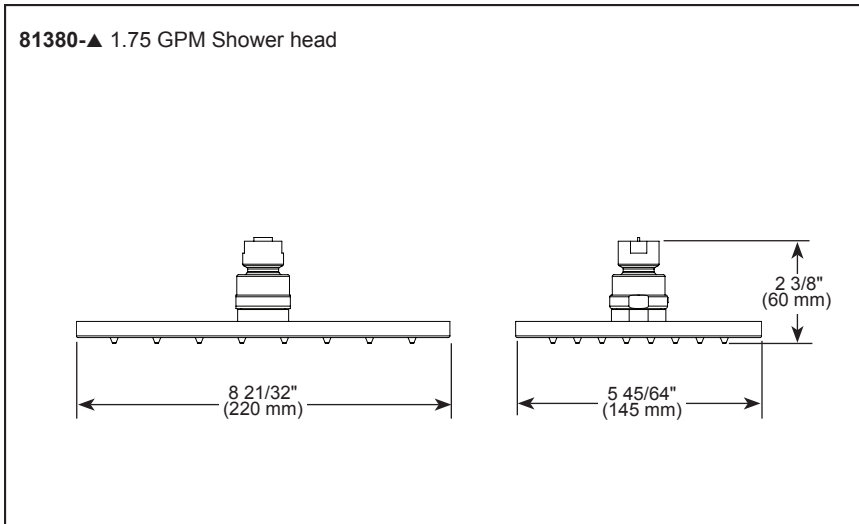

COMPLIES WITH:

- ASME A112.18.1 / CSA B125.1
- EPA WaterSense® - Applies to 81375-▲ only

▲ Designate finish suffix