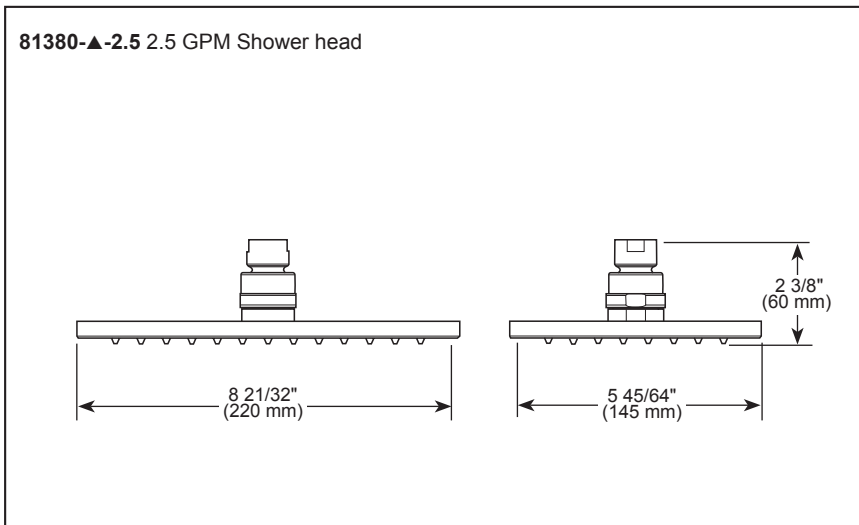

COMPLIES WITH:

- ASME A112.18.1 / CSA B125.1
- EPA WaterSense® - Applies to 81375-▲ only

▲ Designate finish suffix