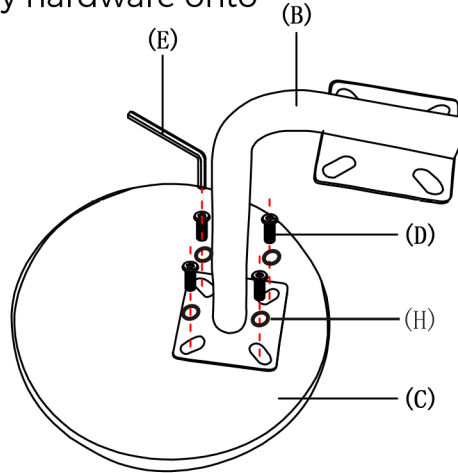

Assembly Instructions

step 1

Step 1: install the tray hardware onto the tray