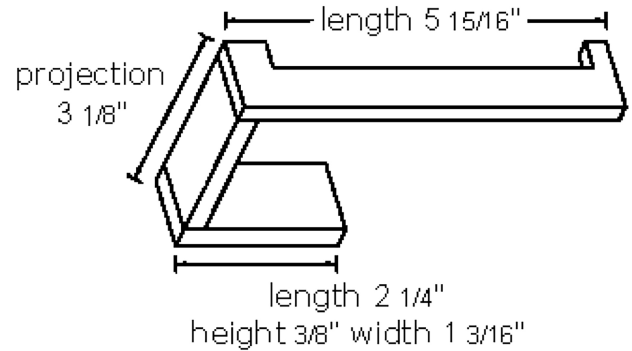

PICTURED: A6466R

Item#

A6466R

NOTE: Dimensions and specifications are subject to change without notice.