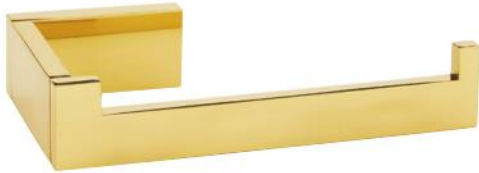

SPECIFICATIONS

LINEAR

Single Post Tissue Holder

SINGLE POST
TISSUE OR TOWEL HOLDER

FEATURES

Contemporary styling
Multiple finishes

WARRANTY

Limited lifetime

FINISHES

Matte Black (MB)
Polished Brass (PB)
Polished Brass/Non-lacquered (PB/NL)
Polished Chrome (PC)
Polished Nickel (PN)
Satin Brass (SB)
Satin Nickel (SN)

MATERIAL

Brass

PICTURED: A6466R

Item#

A6466R

NOTE: Dimensions and specifications are subject to change without notice.