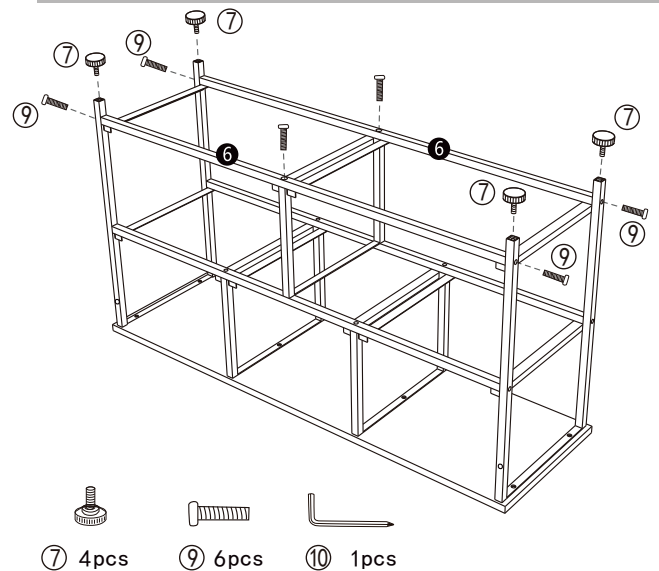

PARTS

①	Wooden Top		1
②	Side Frames		2
③	Upper Middle Frame		2
④	Lower Middle Frame		1
⑤	Upper Braces		2
⑥	Lower Braces		2
⑦	Floor Glides		4
⑧	Screw	M6X10mm	6

⑨	Screw	M6X25mm	16
⑩	Hex Wrench		1
⑪	Wall Anchor		2
⑫	Wall Mount Screw		2
⑬	Drawer Flooring		3
⑭	Drawer		3
⑮	Drawer Flooring		2
⑯	Drawer		2
⑰	Wooden Handle		5

STEP 1

STEP 2

STEP 3

STEP 4

STEP 5

STEP 6

STEP 7

STEP 8

STEP 9

Quality and Safety Guidelines:

- Please follow the static and dynamic weight capacity limits provided on this item. If you are unsure of the weight capacities for this product,

Please use this item on a stable, level surface only. All storage unit legs/feet