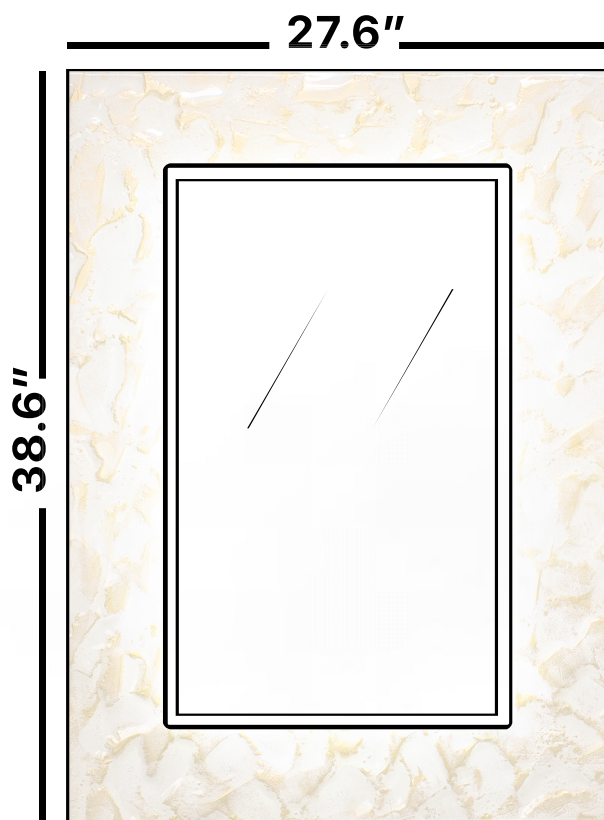

Category: Mirror

Material: Crystal

Dimensions: 38.6"(L) x 27.6"(H)

Description: Luxury LED lighted crystal bathroom mirror in white and gold finish

\*Numbers are in inches

## SCHEDA MONTAGGIO ASSEMBLY INSTRUCTIONS

Wall Hanger  
**X2**

Wall Anchor  
**X2**

Head Screw  
**X2**

1. Mount the wall-hangers on the wall,  
the mirror can be horizontal or vertical hanging.

2. Wiring and power connection.

3. Hang the mirror on the wall-hangers.