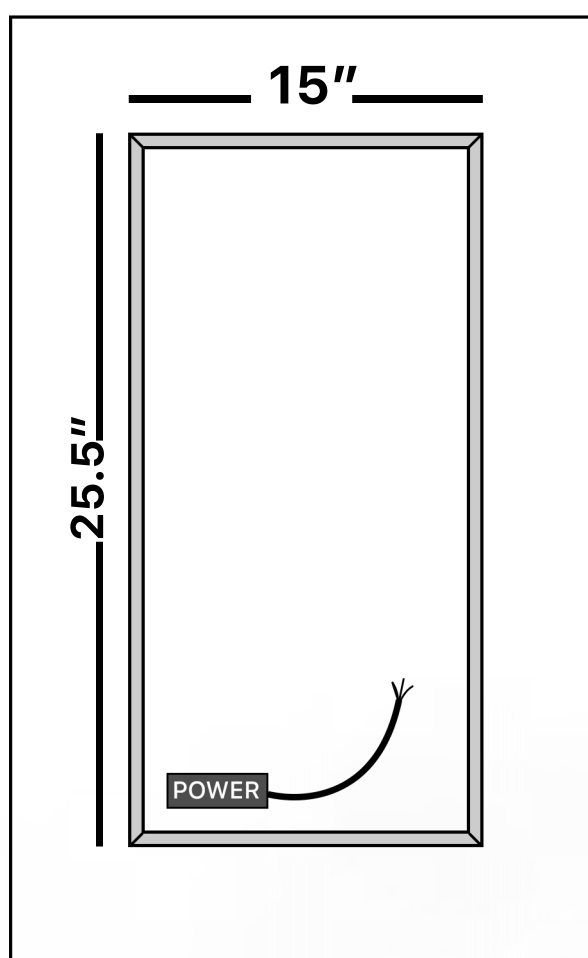

Category: Mirror

Material: Crystal

Dimensions: 38.6"(L) x 27.6"(H)

Description: Luxury LED lighted crystal bathroom mirror in white and gold finish

\*Numbers are in inches

## SCHEDA MONTAGGIO ASSEMBLY INSTRUCTIONS

Wall Hanger  
**X2**

Wall Anchor  
**X2**

Head Screw  
**X2**

1. Mount the wall-hangers on the wall,  
the mirror can be horizontal or vertical hanging.

2. Wiring and power connection.

3. Hang the mirror on the wall-hangers.