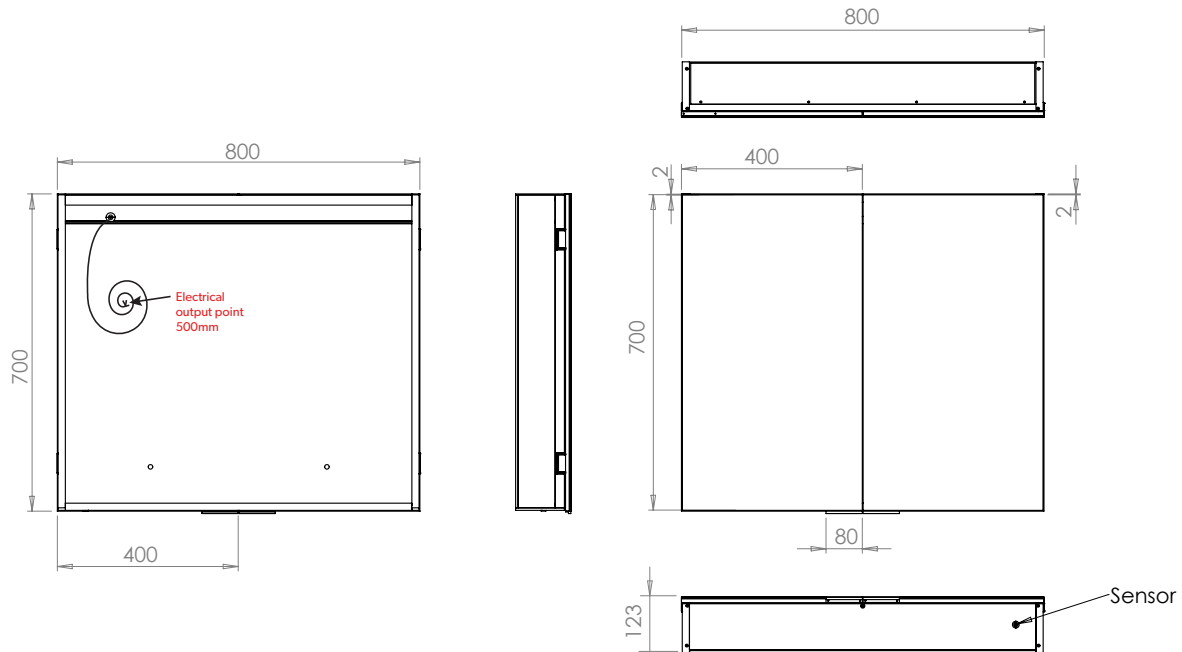

HiB recommend you receive the product before commencing with installation as all sizes and measurements are approximate.
HiB try and ensure all measurements are as accurate as possible.
In the interest of continuous product development, HiB reserves the right to alter specification as necessary. E & OE.

Ether 80

Art No. 50700

Electrical Safety Information

HiB recommends that all electrical bathroom products should only be fitted by a suitably qualified, Part P registered electrician in accordance with current IEE regulations.

Ensure mains power supply is switched off before starting installation.

Before drilling, ensure there are no hidden cables or pipes in the wall.