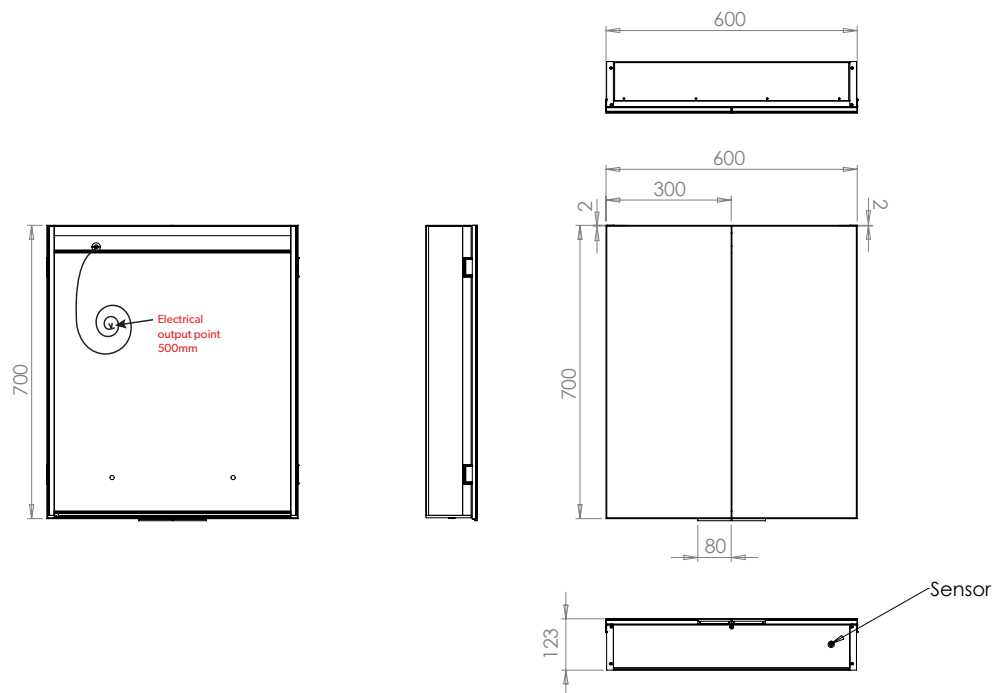

Electrical Safety Information

HiB recommends that all electrical bathroom products should only be fitted by a suitably qualified, Part P registered electrician in accordance with current IEE regulations.

Ensure mains power supply is switched off before starting installation.

Before drilling, ensure there are no hidden cables or pipes in the wall.