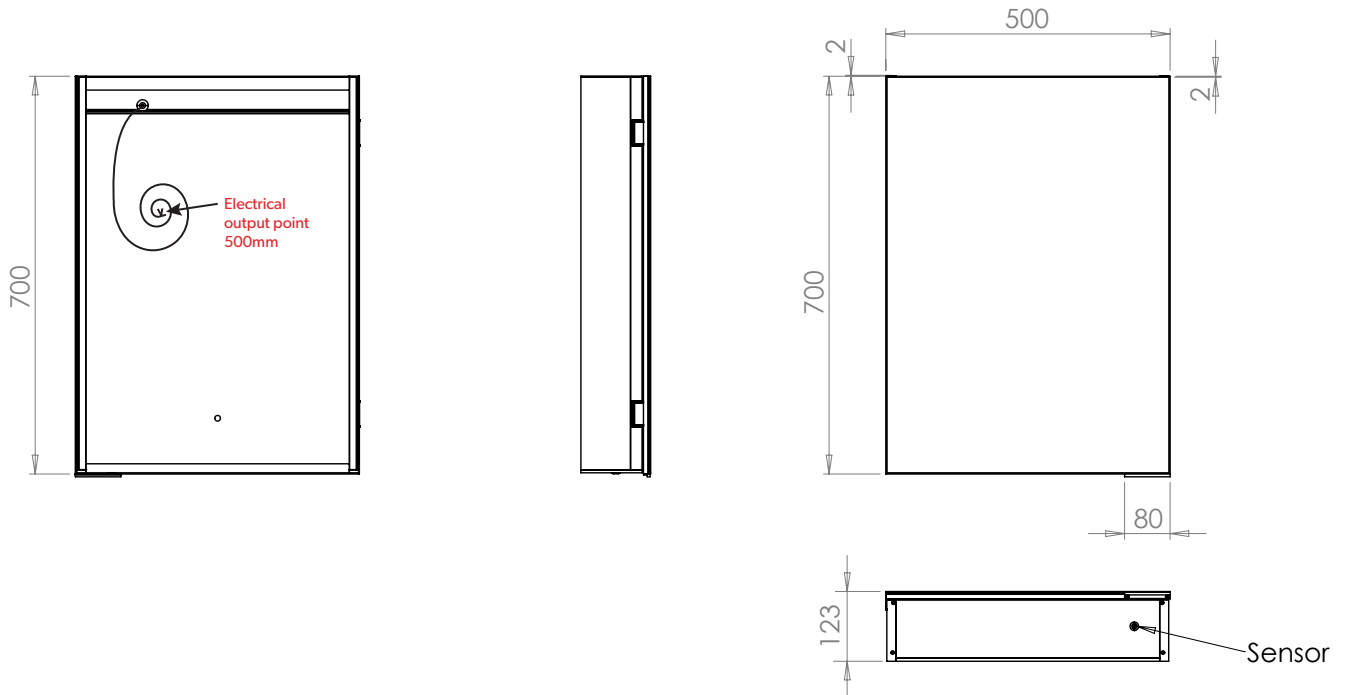

HiB recommend you receive the product before commencing with installation as all sizes and measurements are approximate.
HiB try and ensure all measurements are as accurate as possible.
In the interest of continuous product development, HiB reserves the right to alter specification as necessary. E & OE.

Ether 50

Art No. 50500

Ether 60

Art No. 50600