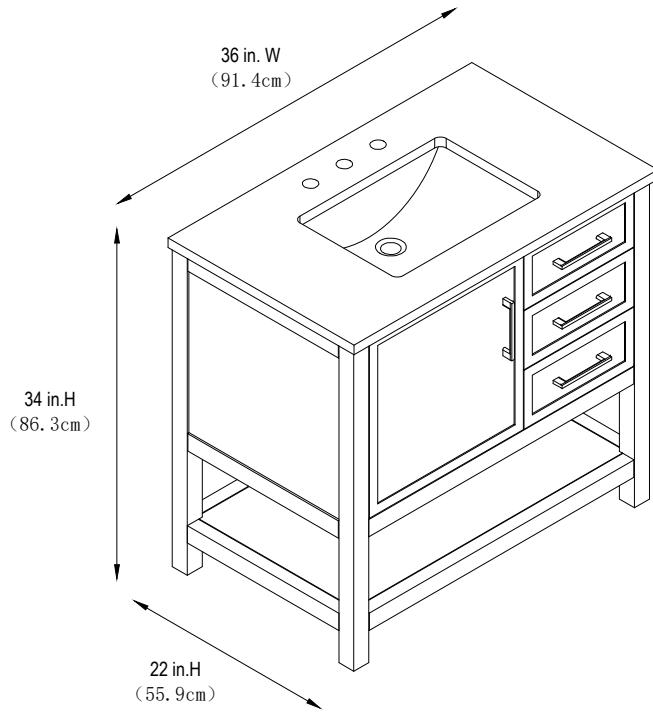

## 36" Bathroom Vanity

36 in. W x 22 in. D x 34 in. H  
(91.4 cm x 55.9 cm x 86.3 cm)

## Top View

## Back View