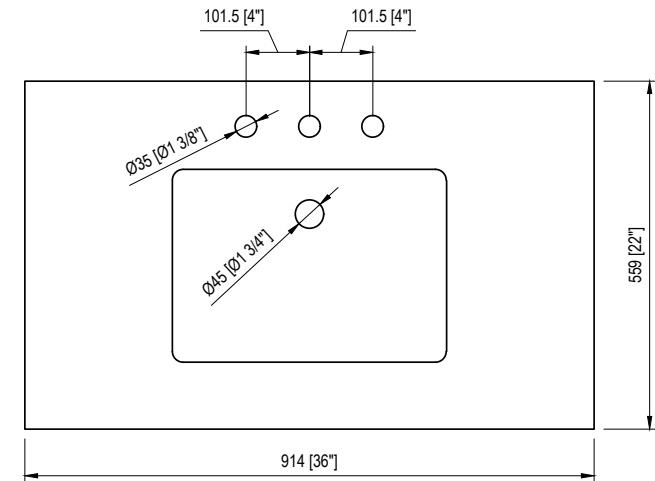

## 36" Bathroom Vanity

36 in. W x 22 in. D x 34 in. H  
(91.4 cm x 55.9 cm x 86.3 cm)

## Top View

## Back View