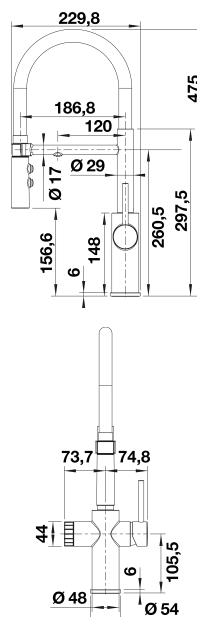

Faucet Specifications

Color	SKU
Chrome	442990

Product Features

- Pull-down, insulated handspray with dual selectable spray patterns
- 360° swivel provides extended range
- Flexible silicone hose provides optimal range of motion
- Patented aerator for reduced scaling and easy cleaning
- Ceramic disc cartridge
- 1.5 GPM (Gallons Per Minute) flow rate
- Filter not included

Codes & Standards

ASME A112.18.1/CSA B125.1, NSF/ANSI/CAN 61, NSF/ANSI 372 listed, AB 1953, AB 100, CEC, CalGreen, George SB 370 compliant

CATRIS FLEXO Filter Metal Finish

Warranty

BLANCO offers a limited lifetime warranty on all sinks and faucets, as well as a one-year warranty on all custom accessories.

Code/Standards Compliance

BLANCO sinks and faucets are third-party tested and certified to standards and listed by applicable certification bodies. For more information on individual product listings, contact our office or listing organization.

View our how-to videos to learn more about installing and caring for BLANCO products:
<https://www.blanco.com/us-en/service/how-to-videos/how-to-videos-for-sinks/>

Questions? Contact us today

BLANCO America, Inc.
110 Mount Holly By-Pass
Lumberton, NJ 08048

Phone & Fax
Phone: 888-668-6201
Fax: 609-668-6211

While BLANCO endeavors to provide accurate information, all dimensions are nominal, cannot be guaranteed, and are subject to change or cancellation. BLANCO assumes no responsibility for use of superseded or voided specifications.