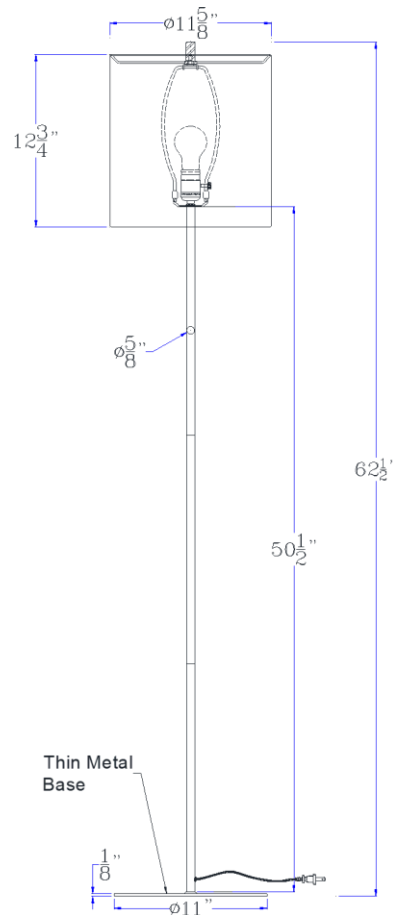

Type: \_\_\_\_\_

Project: \_\_\_\_\_

Catalog No.: \_\_\_\_\_

Lamp/Wattage: \_\_\_\_\_

**Description:** 100W metal floor lamp with cork shade

**Material:** Metal

**Finish :** Black

**Height:** 62 1/2"

**Reach/Depth:** 11 5/8"

**Base Width:** Dia.11"

**Wattage :** 100W

**Socket :** Medium Base (E26)

**Switch:** On/off

**Bulb:** Incandescent, CFL

**Wire Length:** 6'

**Wire Color:** Black

**Shade No:**

**Material:** Cork/PVC

**Shade size:** 11 5/8"X11 5/8"X12 3/4"

**Certificate :** 