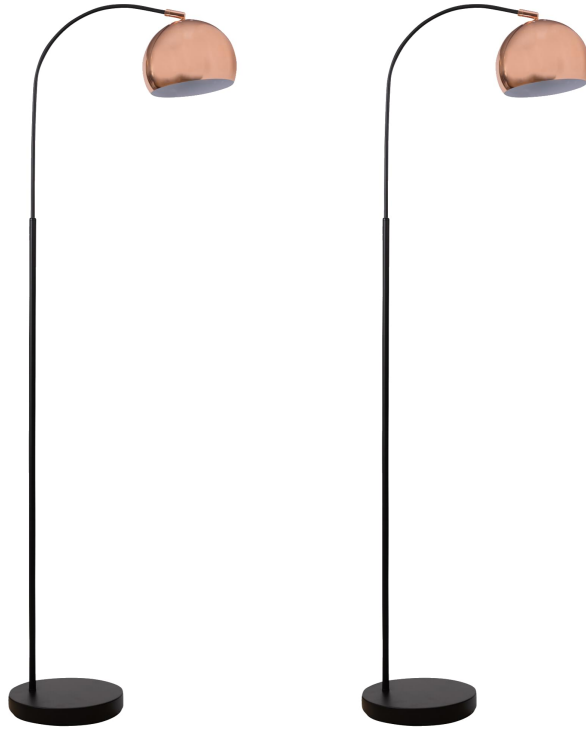

Set of 2 Matt Black & Copper Dome Floor Lights

LIGHT SOURCE DATA

- 2 x 60W Max E27 ES (required)
- Lamp direction - Upwards
- Lamp shape - Standard
- Non-dimmable
- Energy range: A++, A+, A, B, C, D, E

DIMENSION DATA

- Height 1500mm
- Diameter 250mm
- Projection 460mm

- Weight 4.14kg

SPECIFICATION

- Manufacturer warranty for 2 years from date of purchase
- Matt black with white detail and polished copper plate
- IP20
- In-line On/Off Foot Switch
- Class II - Double Insulated, No Earth
- 240V
- Assembly required? Yes
- UKCA & CE Marking, Energy Efficient, Energy Saving