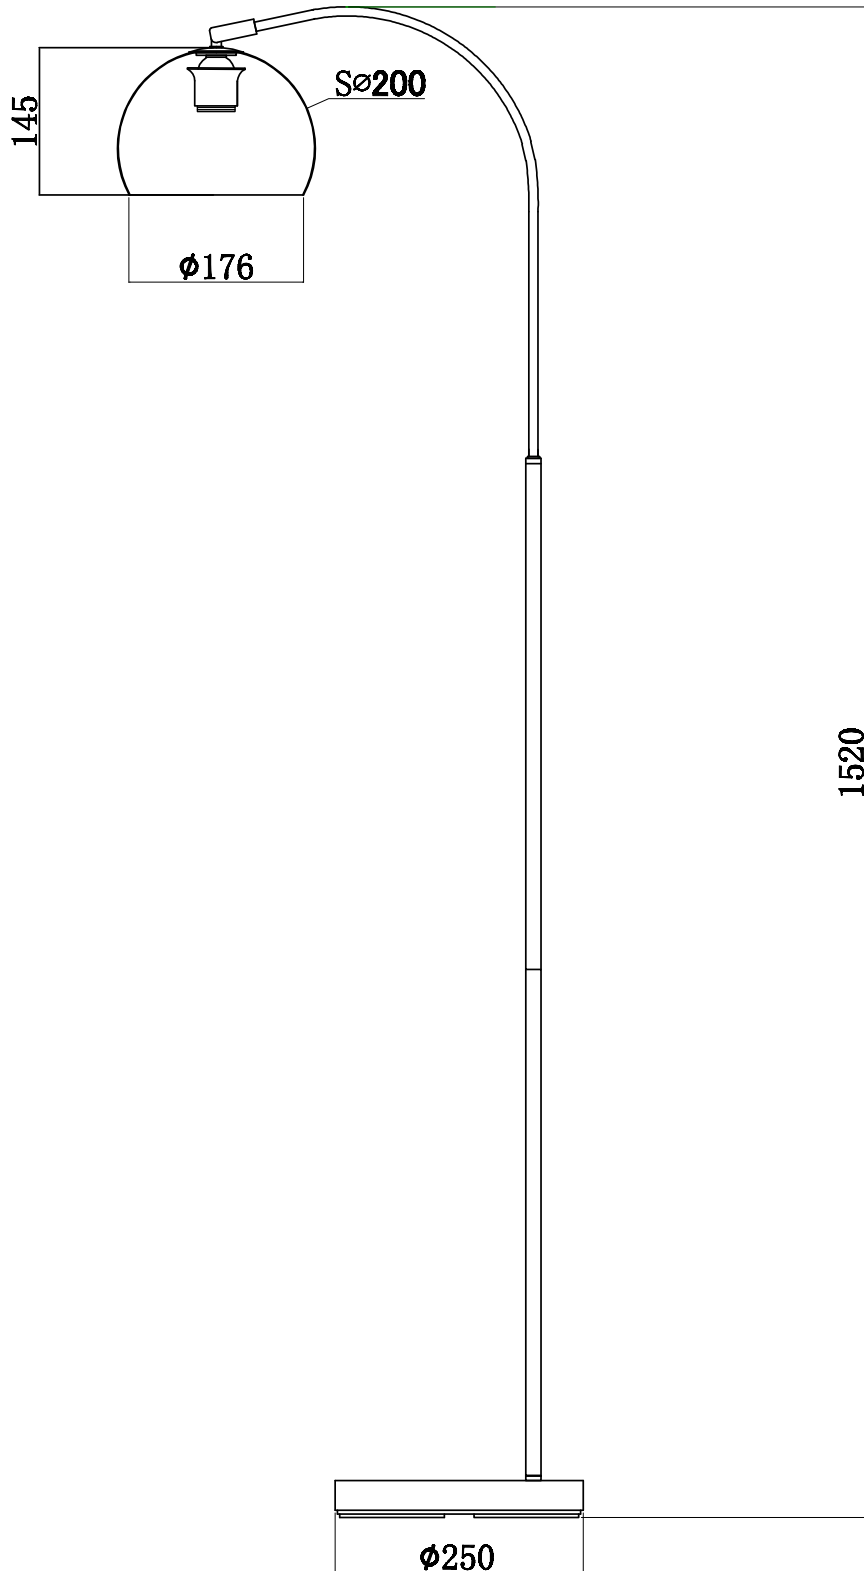

Set of 2 Matt Black & Copper Dome Floor Lights

CERTIFICATION

CONTACT

www.firstchoicelighting.co.uk

info@firstchoicelighting.co.uk

ISSUE DATE 23/04/2021

PAGE 2