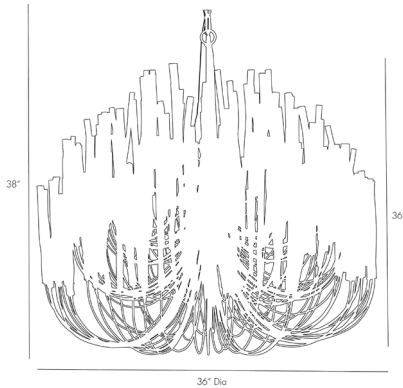

# ARTERIOS

## TILDA LARGE CHANDELIER

89100

White

Contract Suitable As Is

6-light chandelier with several tiers of wooden sticks on curved iron arms, all in a whitewash finish. The wooden dowels are placed atop pliable arms. When switched on, the light glows from within and transforms the space into something magical. During installation, please ensure that all bulbs are not touching any of the wooden dowels. If they are, gently press the arm away from the bulb about an inch to allow heat to properly disperse. Also comes in small (89559) and as a pendant

### DIMENSIONS

Chandelier	H: 36 IN, Dia: 36.00 IN
Minimum Hanging Height	38 IN
Maximum Hanging Height	74 IN
Canopy	H: 1.25 IN, Dia: 4.50 IN