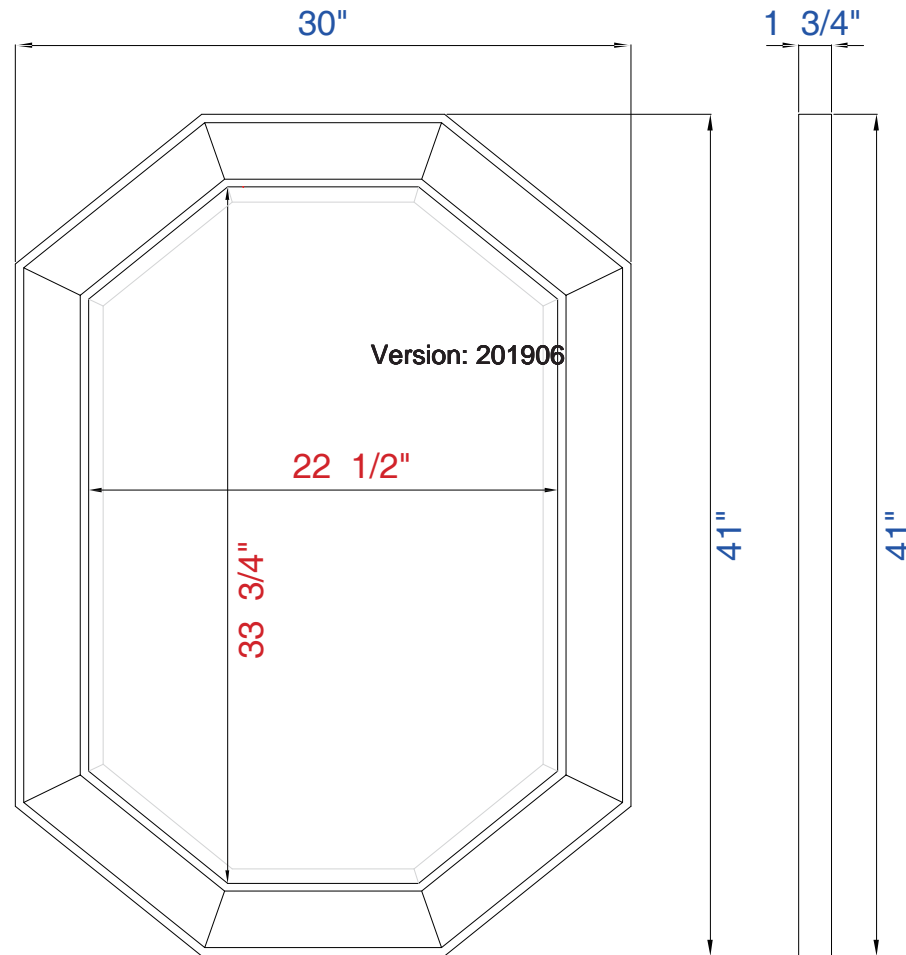

# 30" Mirror

Diagrams with Dimensions  
page 01 of 01

# 760mm Mirror

Diagrams with Dimensions  
page 01 of 01