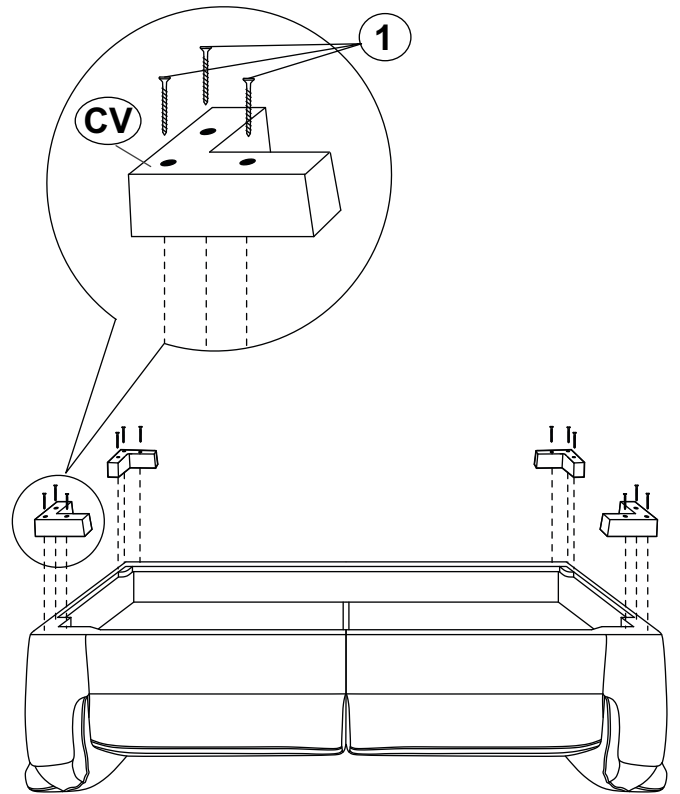

ASSEMBLY INSTRUCTIONS

STEP 1

**BOTTOM VIEW

STEP 2

STEP 3

STEP 4 COMPLETE