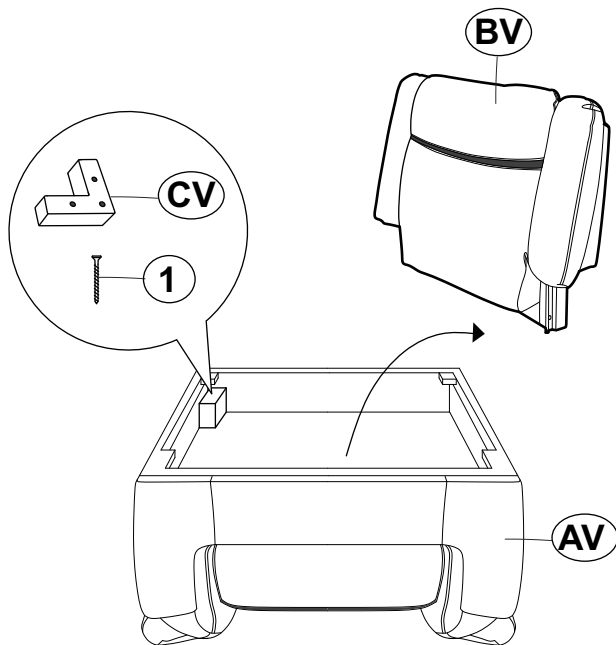

ASSEMBLY INSTRUCTIONS

STEP 1