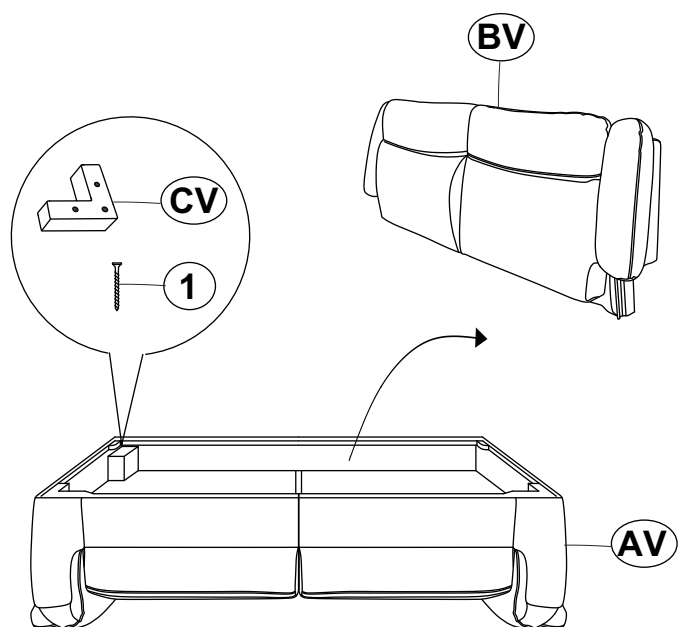

ASSEMBLY INSTRUCTIONS

STEP 1