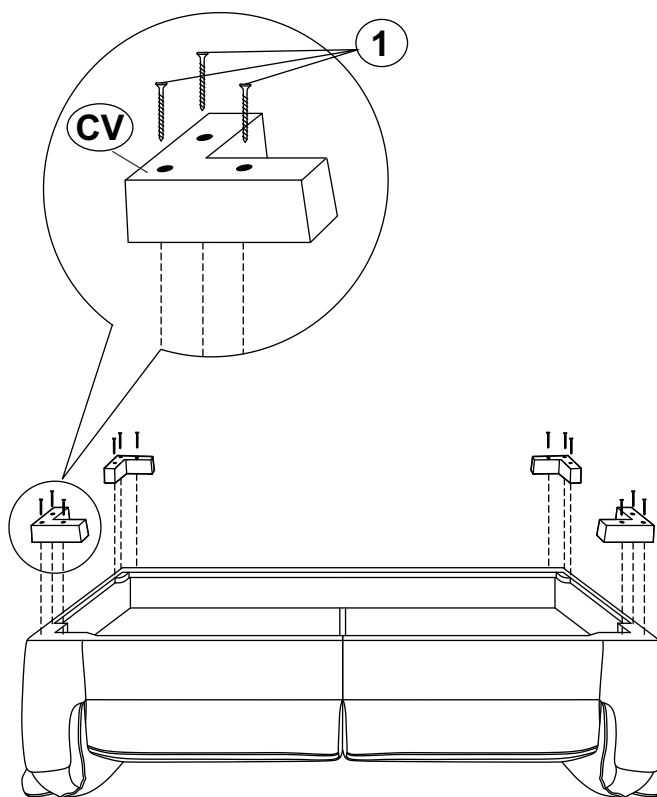

ASSEMBLY INSTRUCTIONS

STEP 1

**BOTTOM VIEW

STEP 2

STEP 3

STEP 4 COMPLETE