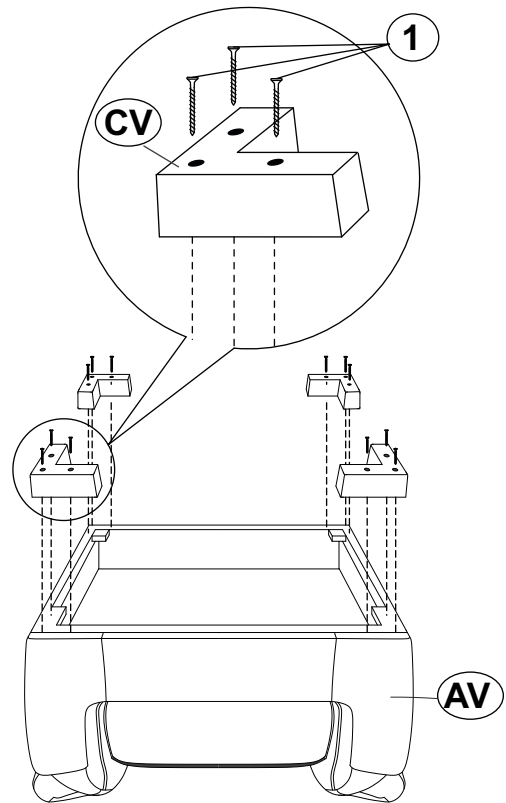

ASSEMBLY INSTRUCTIONS

STEP 1

**BOTTOM VIEW

STEP 2

STEP 3

STEP 4 COMPLETE