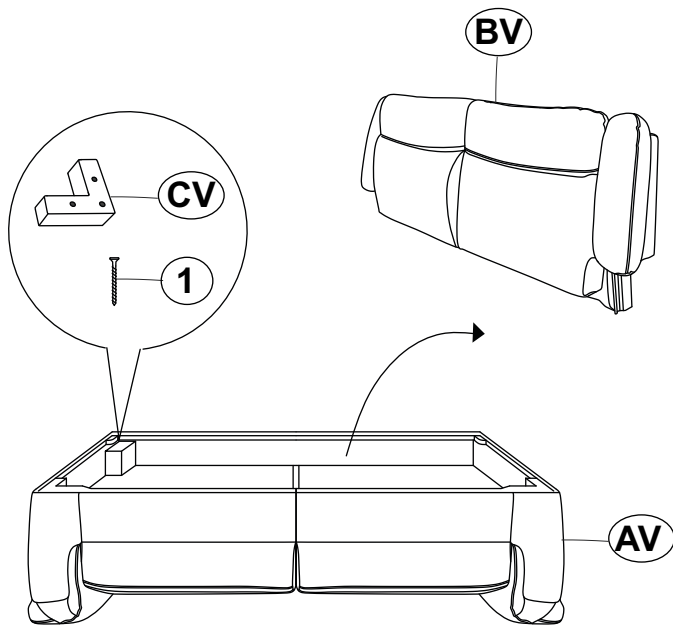

ASSEMBLY INSTRUCTIONS

STEP 1