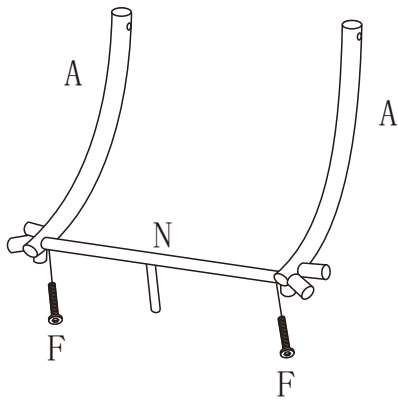

1

2

3

4

Please install the safety rope before use!

5

6