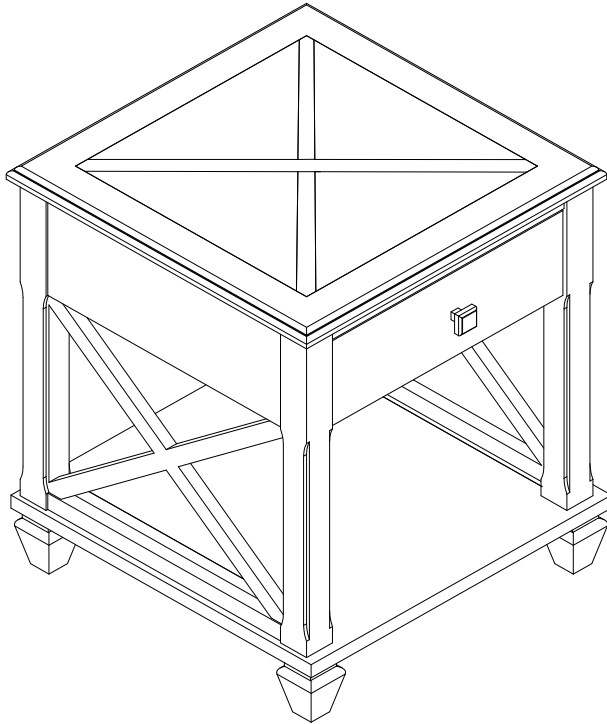

ASSEMBLY INSTRUCTIONS

1 DRAWER SIDE TABLE

REPLACEMENT PARTS

Please do not contact the company purchased from as we can help you faster.

Order replacement parts and hardware.

- . Use of power tool to assemble this product will invalidate any claim and damage this product making it unsafe!!!
- . Please assemble on a clean soft surface to avoid damage.

Tool Included

(Not Included)

Part List-1 Drawer Side Table

Identifying the hardware-Identify the hardware using the illustrations below.

STEP 1

STEP 2

STEP 3

E   04
M6X35mm