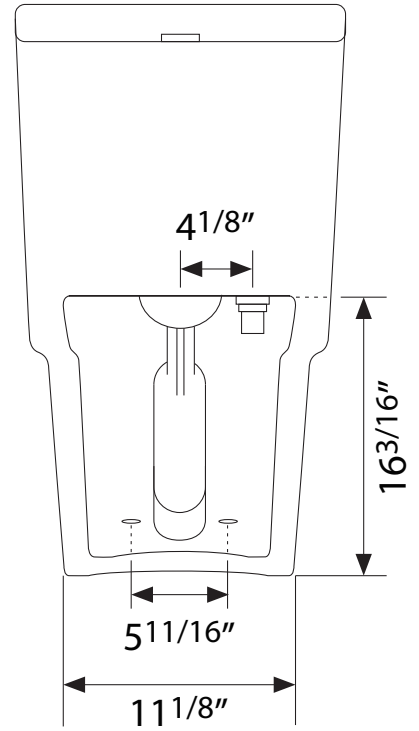

DIMENSION DETAILS

ONE-PIECE TOILET

PRODUCT
INSTRUCTION
VIDEO

GP-BL153T-OPT

(BL153T-OPT)

PRODUCT SIZE

Top View

Back View

Side View

Front View