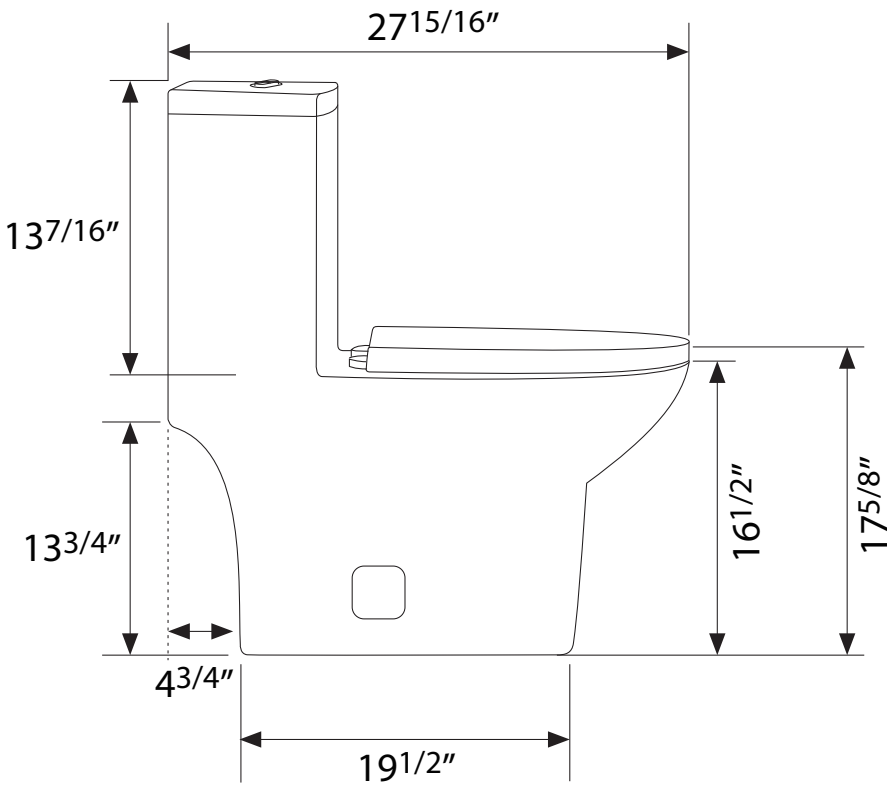

DIMENSION DETAILS

ONE-PIECE TOILET

PRODUCT
INSTRUCTION
VIDEO

GP-BL153T-OPT

(BL153T-OPT)

PRODUCT SIZE

Top View

Back View

Side View

Front View