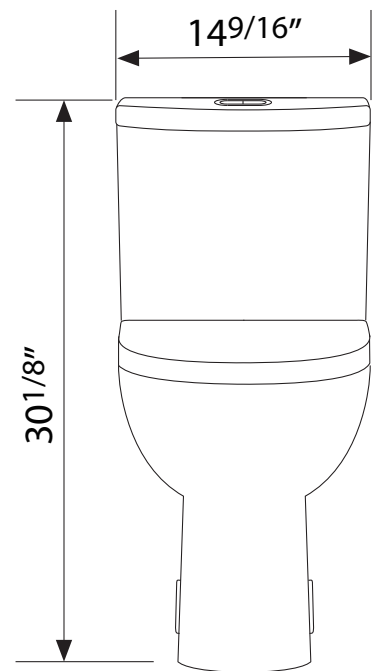

DIMENSION DETAILS

ONE-PIECE TOILET

PRODUCT
INSTRUCTION
VIDEO

GP-BL153T-OPT

(BL153T-OPT)

PRODUCT SIZE

Top View

Back View

Side View

Front View