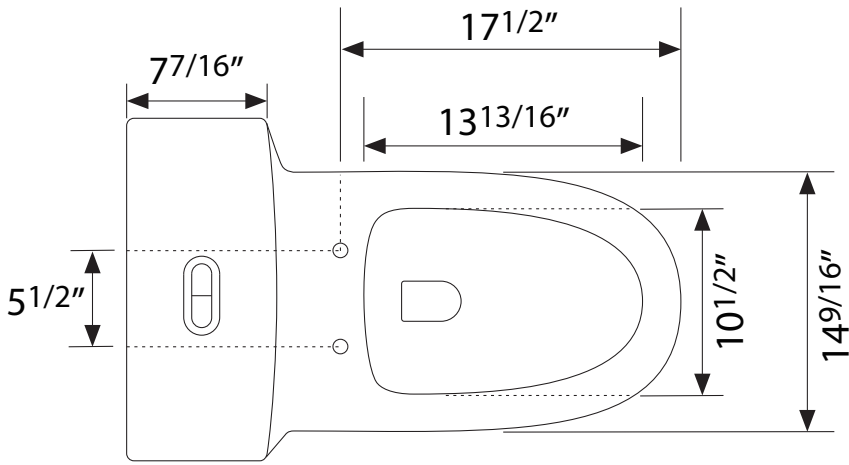

DIMENSION DETAILS

ONE-PIECE TOILET

PRODUCT
INSTRUCTION
VIDEO

GP-BL153T-OPT

(BL153T-OPT)

PRODUCT SIZE

Top View

Back View

Side View

Front View