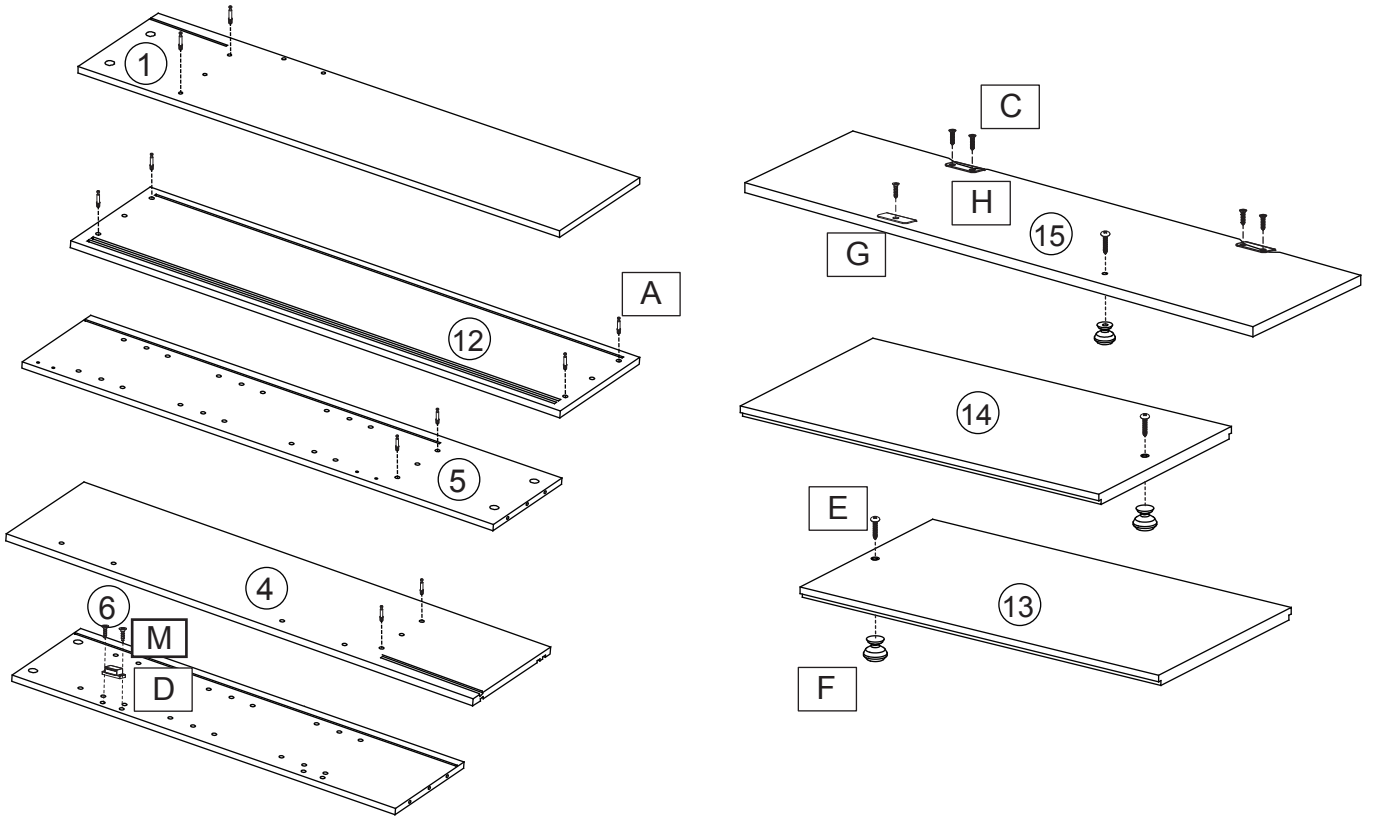

2 PERS.

30 MIN

-  
SLOTTED SCREWDRIVER(Not Provided)
-  
POZI SCREWDRIVER(Not Provided)

ASSEMBLY INSTRUCTIONS

A	x 10		Ø6X35mm
B	x 10		Ø15X10mm
C	x 9		M3x12mm
D	x 1		
E	x 3		M4 x 25mm
F	x 3		20mm
G	x 1		
H	x 2		
I	x 10		M4x30 mm
J	x 12		ø6x30mm
K	x 12		
L	x 8		
M	x 10		M3x14 mm
N	x 2		M3x12 mm
N	x 2		
N	x 2		M4x35 mm
N	x 2		

1

M	x 2
M3x14 mm	

A	x 10
Ø6x35 mm	

C	x 5
M3x12 mm	

D	x 1

E	x 3
M4x25 mm	

F	x 3
20 mm	

G	x 1

H	x 2

2

J	x 1
Ø6x30 mm	

I	x 1
M4x30 mm	

3

B	x 4
	
Ø15X10mm	

J	x 4
	
ø6x30mm	

I	x 2
	
M4x30mm	

B	x 4
	
Ø15X10mm	

J	x 2
	
ø6x30mm	

7

8

C	x 4
	
M3x12mm	

K	x 12
	

9

10