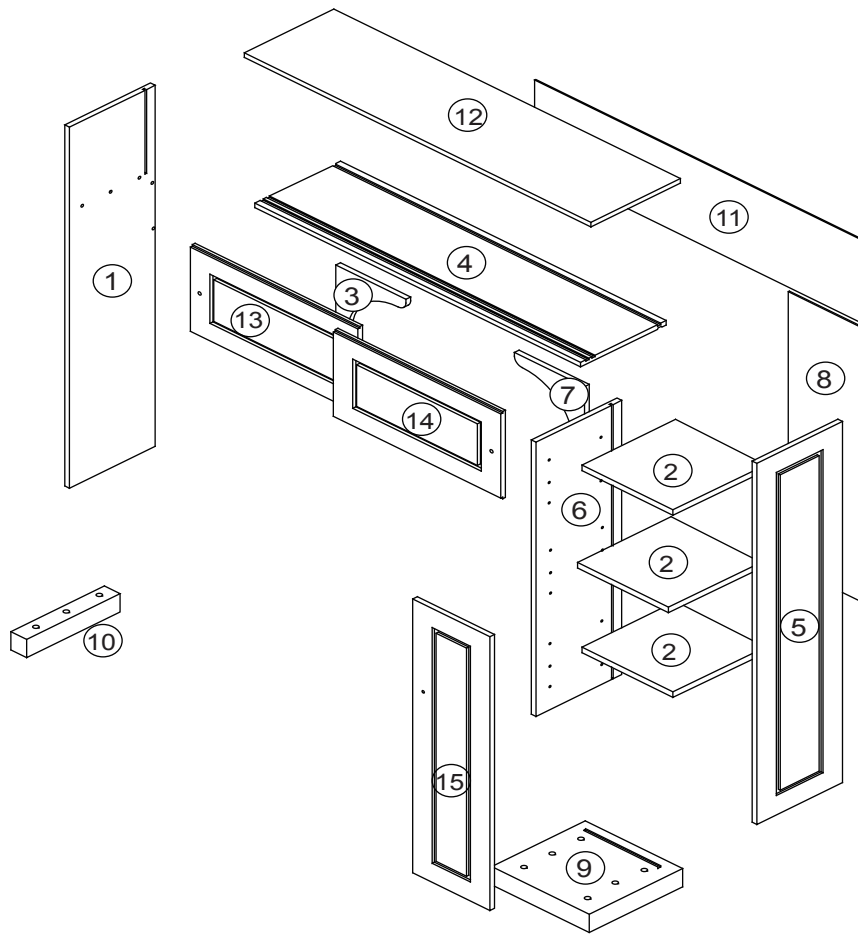

2 PERS.

30 MIN

-  
SLOTTED SCREWDRIVER(Not Provided)
-  
POZI SCREWDRIVER(Not Provided)

ASSEMBLY INSTRUCTIONS

A	x 10		Ø6X35mm
B	x 10		Ø15X10mm
C	x 9		M3x12mm
D	x 1		
E	x 3		M4 x 25mm
F	x 3		20mm
G	x 1		
H	x 2		
I	x 10		M4x30 mm
J	x 12		ø6x30mm
K	x 12		
L	x 8		
M	x 10		M3x14 mm
N	x 2		M3x12 mm
N	x 2		
N	x 2		M4x35 mm
N	x 2		

1

M	x 2
M3x14 mm	

A	x 10
Ø6x35 mm	

C	x 5
M3x12 mm	

D	x 1

E	x 3
M4x25 mm	

F	x 3
20 mm	

G	x 1

H	x 2

2

J	x 1
Ø6x30 mm	

I	x 1
M4x30 mm	

3

B	x 4
	
Ø15X10mm	

J	x 4
	
ø6x30mm	

I	x 2
	
M4x30mm	

B	x 4
	
Ø15X10mm	

J	x 2
	
ø6x30mm	

7

8

C	x 4
	
M3x12mm	

K	x 12
	

9

10