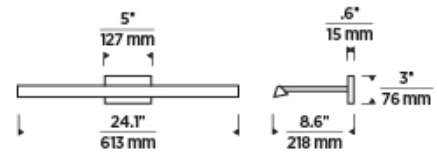

700DES _____

JOB NAME _____

NOTES _____

DESSAU 24 PICTURE LIGHT

VISUAL COMFORT & Co.

SPECIFICATIONS

PRIMARY MATERIAL	Aluminum or Brass
SHADE MATERIAL	Acrylic
NET WEIGHT	2.5 lbs
HEIGHT	3in
WIDTH	8.6in
LENGTH	24.1in
MIN. EXTENSION FROM WALL	8.6in
UP LIGHT / DOWN LIGHT / BOTH?	
WET LISTED	
DAMP LISTED	
DRY LISTED	
UP / DOWN	
HORIZONTAL / VERTICAL	
WALL / CEILING MOUNT	
GENERAL LISTING	ETL Listed
ADA COMPLIANT	
INCLUDES	

LAMPING SPECIFICATIONS

	LED LAMP	INTEGRATED LED	NON LED	NO LAMP
DELIVERED LUMENS		1524		
WATTS		25.3		
MAX WATTAGE PER BULB		25.3W		
		120V ELV, TRIAC 277V 0-10, ELV, TRIAC 277V 0-10V		
CCT		3000K		
CRI		90 CRI		
LED LIFETIME				
L70		>50000		
AVERAGE BULB HOURS				
FIELD SERVICEABLE LED				
LAMP BASE		Integrated LED		
LAMP SHAPE		Integrated LED		
LAMP INCLUDED?		True		
WARRANTY**		5 Years		