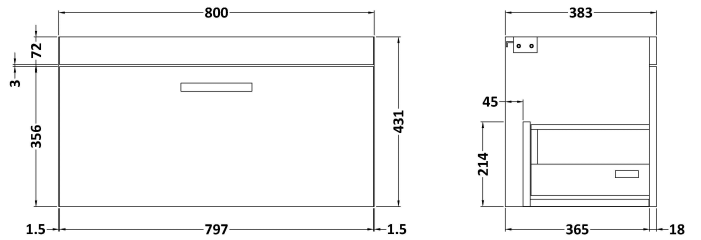

CUSTOMER DATA SHEET

DESCRIPTION: 800 Wh Single Drawer Vanity With Worktop

CUSTOMER DATA SHEET - FURNITURE

DESCRIPTION: 800 Wall Hung Single Drawer Basin Unit

PRODUCT DIMENSIONS

Height (mm)	Width (mm)	Depth (mm)	Nett Wgt Kg
430	800	383	19

PACKAGING DIMENSIONS

Height (mm)	Width (mm)	Depth (mm)	Gross Wgt Kg
450	820	405	19

PACKAGING DATA

Box Colour	Brown Cardboard Box		
Box Qty	1	Label Colour	White Label
Label Size	100 x 50	Label Qty	2

OUTER BOX DIMENSIONS (If Applicable)

CUSTOMER DATA SHEET - FURNITURE

DESCRIPTION: 800 Worktop (805X390x18mm)

PRODUCT DIMENSIONS

Height (mm)	Width (mm)	Depth (mm)	Nett Wgt Kg
18	805	390	3.5

PACKAGING DIMENSIONS

Height (mm)	Width (mm)	Depth (mm)	Gross Wgt Kg
25	825	410	3.5

PACKAGING DATA

Box Colour	Brown Cardboard Box		
Box Qty	1	Label Colour	White Label
Label Size	50 x 100	Label Qty	2

OUTER BOX DIMENSIONS (If Applicable)

Height (mm)	Width (mm)	Depth (mm)	Gross Wgt Kg

PRODUCT DETAILS