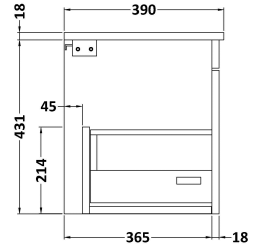

CUSTOMER DATA SHEET

DESCRIPTION: 800 Wh Single Drawer Vanity With Worktop

CUSTOMER DATA SHEET - FURNITURE

DESCRIPTION: 800 Wall Hung Single Drawer Basin Unit

PRODUCT DIMENSIONS

Height (mm)	Width (mm)	Depth (mm)	Nett Wgt Kg
430	800	383	19

PACKAGING DIMENSIONS

Height (mm)	Width (mm)	Depth (mm)	Gross Wgt Kg
450	820	405	19

PACKAGING DATA

Box Colour	Brown Cardboard Box		
Box Qty	1	Label Colour	White Label
Label Size	100 x 50	Label Qty	2

OUTER BOX DIMENSIONS (If Applicable)

CUSTOMER DATA SHEET - FURNITURE

DESCRIPTION: 800 Worktop (805X390x18mm)

PRODUCT DIMENSIONS

Height (mm)	Width (mm)	Depth (mm)	Nett Wgt Kg
18	805	390	3.5

PACKAGING DIMENSIONS

Height (mm)	Width (mm)	Depth (mm)	Gross Wgt Kg
25	825	410	3.5

PACKAGING DATA

Box Colour	Brown Cardboard Box		
Box Qty	1	Label Colour	White Label
Label Size	50 x 100	Label Qty	2

OUTER BOX DIMENSIONS (If Applicable)

Height (mm)	Width (mm)	Depth (mm)	Gross Wgt Kg

PRODUCT DETAILS