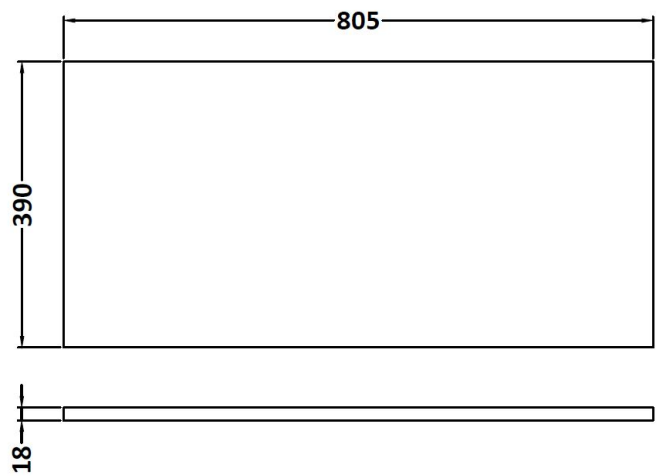

CUSTOMER DATA SHEET

DESCRIPTION: 800 Wh Single Drawer Vanity With Worktop

CUSTOMER DATA SHEET - FURNITURE

DESCRIPTION: 800 Wall Hung Single Drawer Basin Unit

PRODUCT DIMENSIONS

Height (mm)	Width (mm)	Depth (mm)	Nett Wgt Kg
430	800	383	19

PACKAGING DIMENSIONS

Height (mm)	Width (mm)	Depth (mm)	Gross Wgt Kg
450	820	405	19

PACKAGING DATA

Box Colour	Brown Cardboard Box		
Box Qty	1	Label Colour	White Label
Label Size	100 x 50	Label Qty	2

OUTER BOX DIMENSIONS (If Applicable)

CUSTOMER DATA SHEET - FURNITURE

DESCRIPTION: 800 Worktop (805X390x18mm)

PRODUCT DIMENSIONS

Height (mm)	Width (mm)	Depth (mm)	Nett Wgt Kg
18	805	390	3.5

PACKAGING DIMENSIONS

Height (mm)	Width (mm)	Depth (mm)	Gross Wgt Kg
25	825	410	3.5

PACKAGING DATA

Box Colour	Brown Cardboard Box		
Box Qty	1	Label Colour	White Label
Label Size	50 x 100	Label Qty	2

OUTER BOX DIMENSIONS (If Applicable)

Height (mm)	Width (mm)	Depth (mm)	Gross Wgt Kg

PRODUCT DETAILS