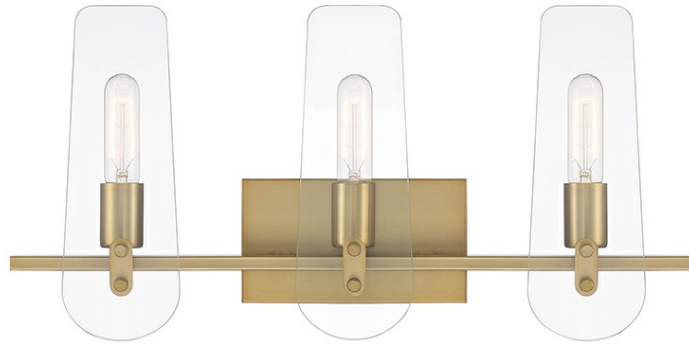

Project: Date:

Prepared By:

Comments

Description

Model: D256M-3B-BG
Collection: Bergen Beach
Finish: Brushed Gold
Shade: Clear Glass
Features: Extends 4.75 inches from the wall

Dimensions

Width: 24"
Height: 11.25"
Extension: 4.75"

Lamping

- 3 Bulb(s), Medium Based Socket
- 60 Watts Max Each
- Twist LED, CFL, Incandescent
- Bulb(s) Not Included

Installation

Suitable for DAMP locations

Shades face UP or DOWN