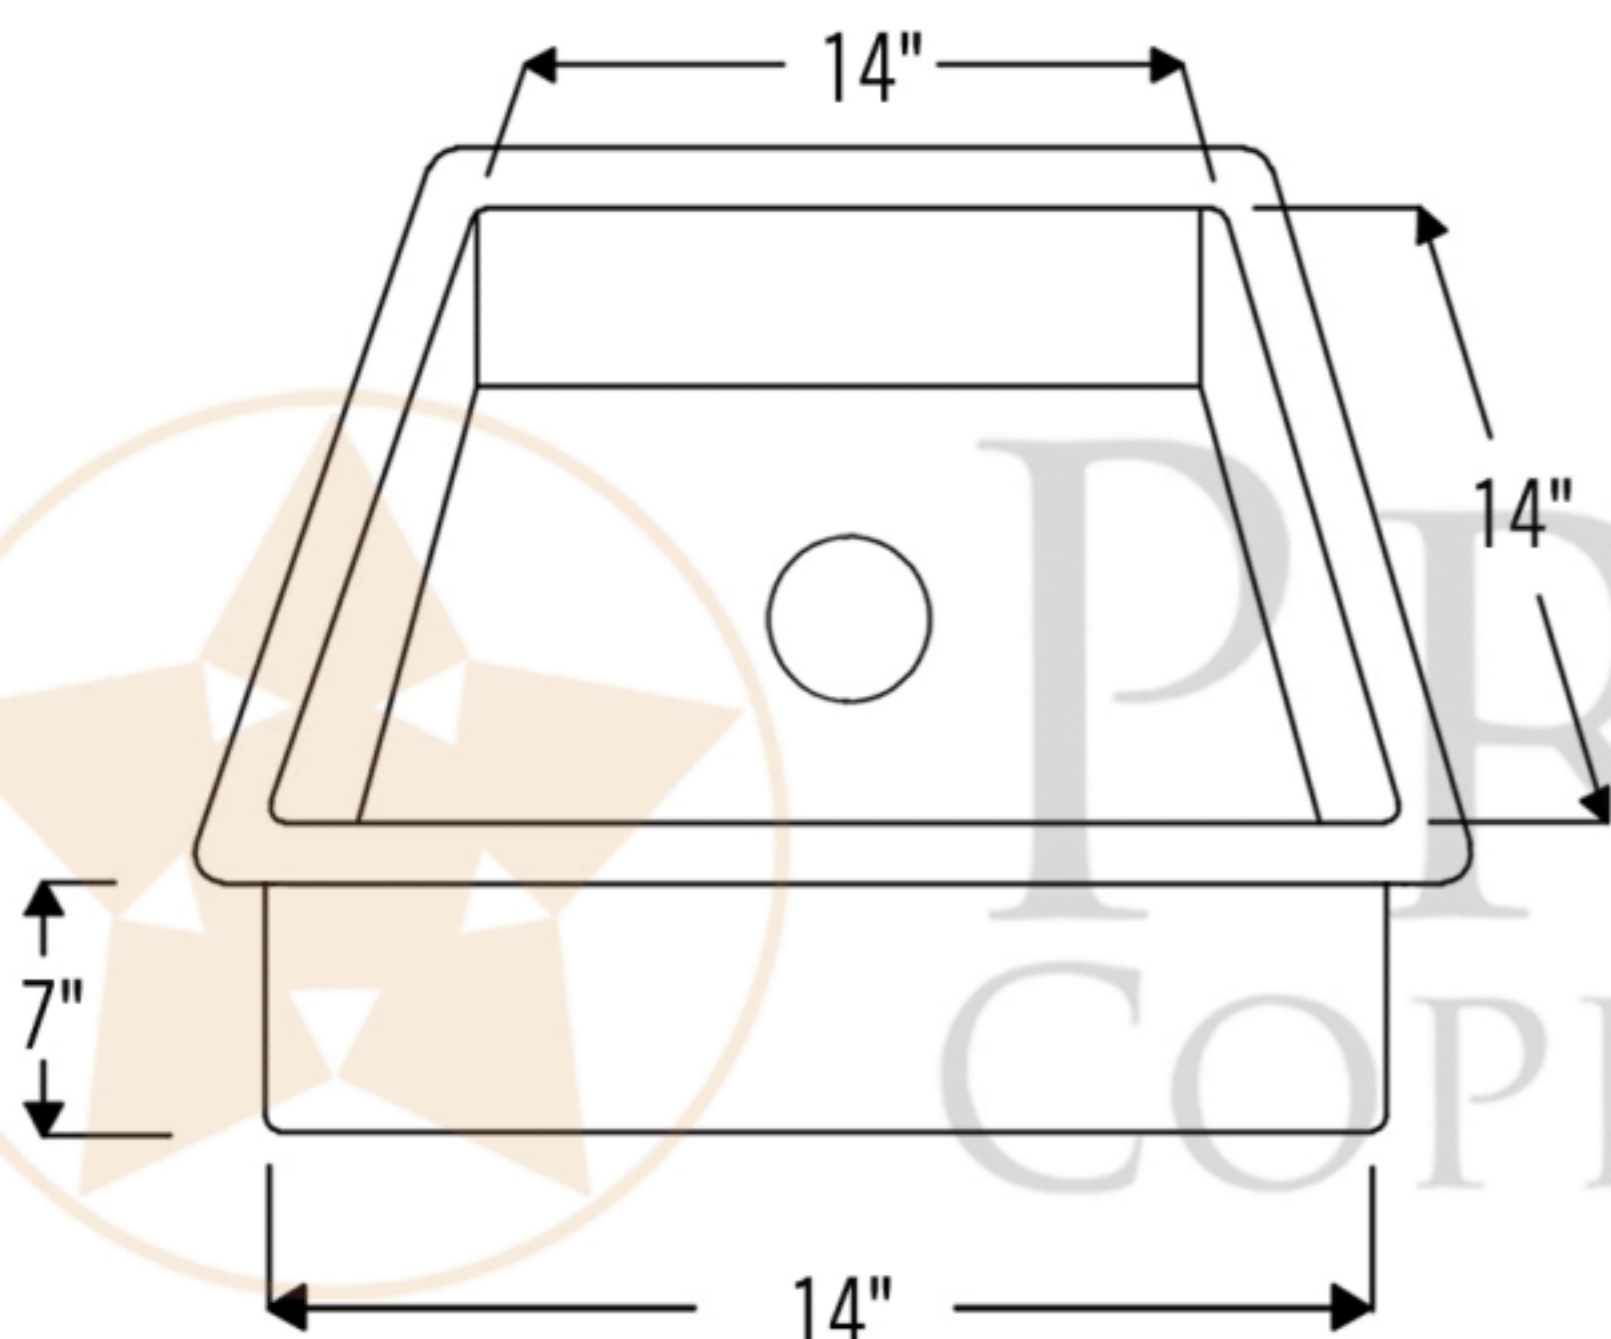

PREMIER
COPPER PRODUCTS

MODEL NUMBER: BS16DB3

- * Description: 16" Square Hammered Copper Bar/Prep Sink with 3.5" Drain Opening
- * Outer Dimension: 16" x 16" x 7"
- * Inner Dimension: 14" x 14" x 7"
- * Gauge: 14
- * Rim: 1"
- * Drain Opening: 3.5"
- * Finish: Oil Rubbed Bronze | Living Copper