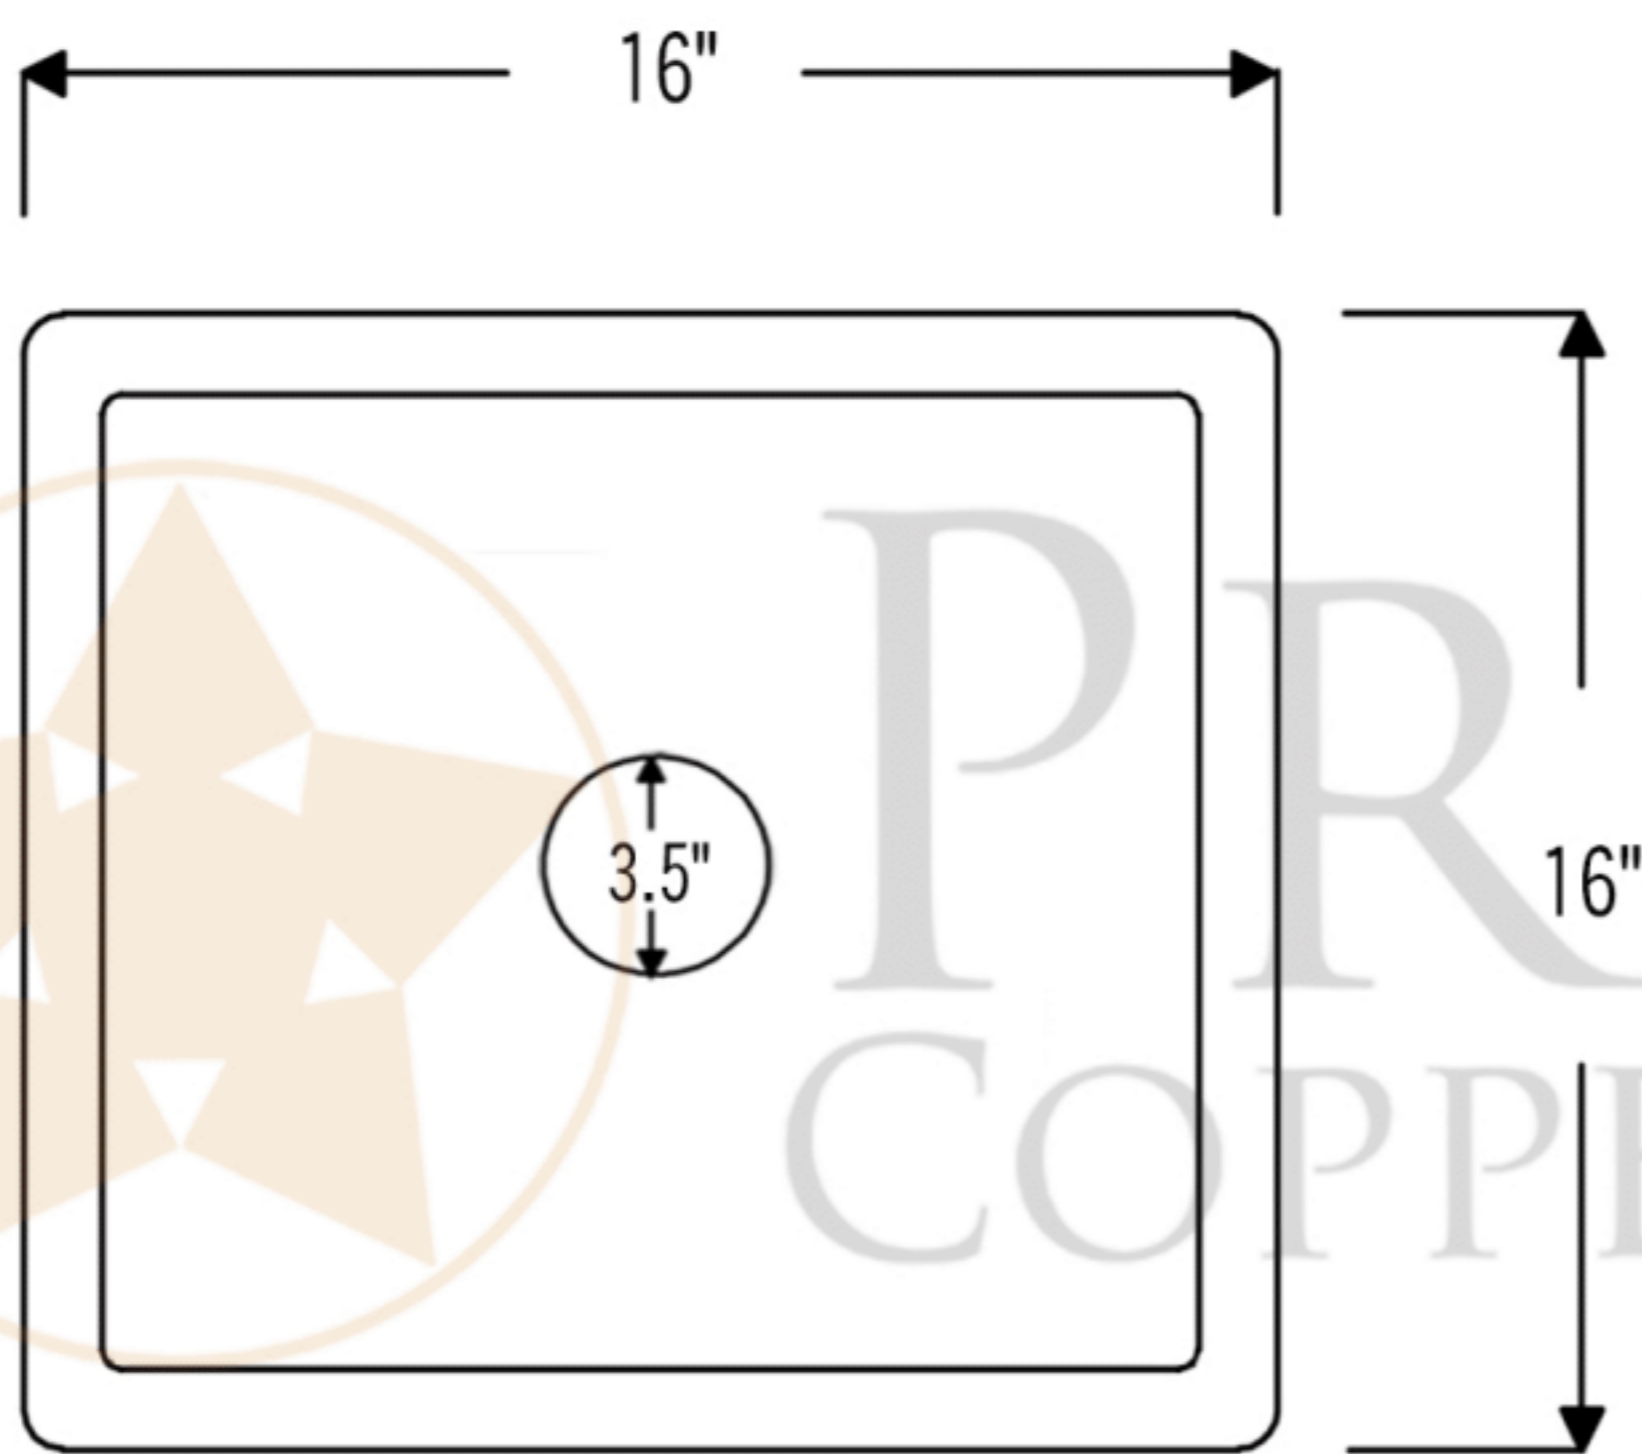

PREMIER
COPPER PRODUCTS

MODEL NUMBER: BS16DB3

- * Description: 16" Square Hammered Copper Bar/Prep Sink with 3.5" Drain Opening
- * Outer Dimension: 16" x 16" x 7"
- * Inner Dimension: 14" x 14" x 7"
- * Gauge: 14
- * Rim: 1"
- * Drain Opening: 3.5"
- * Finish: Oil Rubbed Bronze | Living Copper