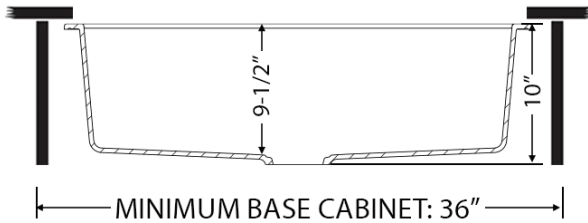

OPTIONAL ACCESSORIES (SOLD SEPARATELY)

DIMENSIONS

cUPC certified by IAPMO
to meet US and Canada
plumbing standards.

**SCAN TO REGISTER
YOUR WARRANTY**

or visit
ruvati.com/register

RUVATI USA
www.ruvati.com

Phone: 1.855.478.8284
Email: support@ruvati.com