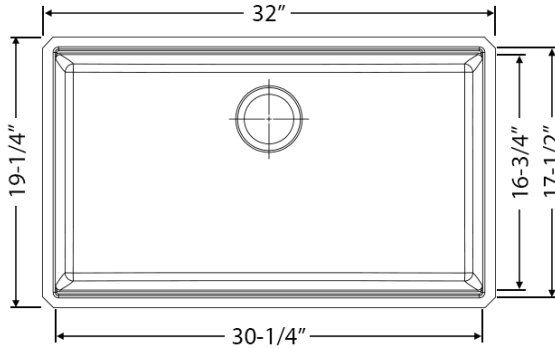

OPTIONAL ACCESSORIES (SOLD SEPARATELY)

DIMENSIONS

cUPC certified by IAPMO
to meet US and Canada
plumbing standards.

**SCAN TO REGISTER
YOUR WARRANTY**

or visit
ruvati.com/register

RUVATI USA
www.ruvati.com

Phone: 1.855.478.8284
Email: support@ruvati.com