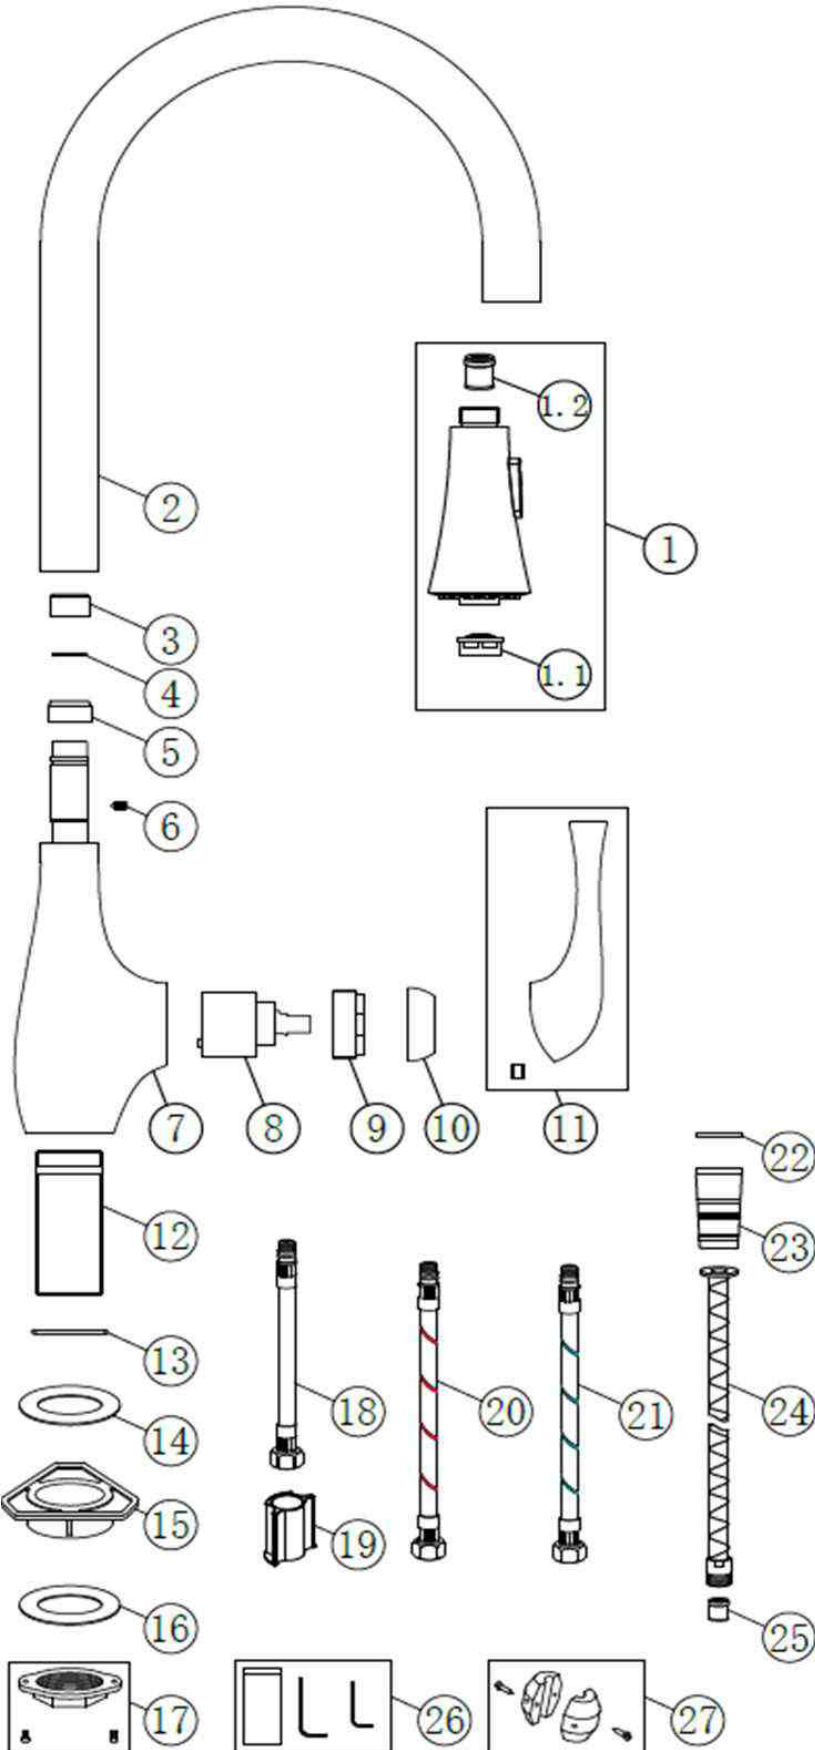

# Parts Breakdown

KA-510-30

Single Handle Pull-Down Kitchen Faucet

No.	Description	Qty
1	Shower assembly	1
1.1	Aerator	1
1.2	Check valve, Neoperl	1
2	Spout assembly	1
3	Sleeve, Plastic	1
4	Rubber ring	1
5	Ring, Plastic	1
6	Screw	1
7	Welded assembly, Body	1
8	Cartridge	1
9	Press cover	1
10	Cover	1
11	Handle assembly	1
12	Bolt	1
13	O-ring	1
14	Rubber washer	1
15	Plastic fixed set	1
16	Washer	1
17	Screw nut assembly	1
18	Hose	1
19	Plastic	1
20	Hot water hose	1
21	Cold water hose	1
22	Rubber ring	1
23	Hose assembly	1
24	Nylon hose	1
25	Check valve	1
26	Allen key	1
27	Counterweight	1