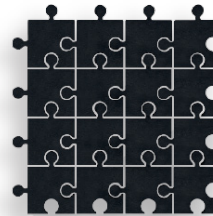


JIGSAW

low
artile

JIGSAW

The porcelain ceramic mosaic shape can be used in various ways to create a playful statement while achieving a decisive design aesthetic. The scale of the porcelain ceramic puzzle pieces makes it ideal for backsplashes, counters and bar-face applications as well as for feature walls while additionally the matte version can also be used for floor applications. Try a cheeky checkerboard pattern or drop polished inserts into a field of matte porcelain tiles to add some extra pop.

Material: Porcelain Ceramic

Finish: Matte

Colors: Ultra White, Jet Black

Size: 12"x12" nominal sheet mounted mosaic

Thickness: $\frac{3}{8}$ " nominal

Application: Matte wall, counter and floor

Note: when installed as flooring the pieces must be fully supported by the setting material.

Suggested Grout:

STARLIKE - ROSSO MATTONE EVO 580

ULTRA WHITE

Matte

JET BLACK

Matte

D9C Showroom, Boston, MA

We invite you to explore all of the Low Art Tile collections by visiting
Division 9 Collaborative.