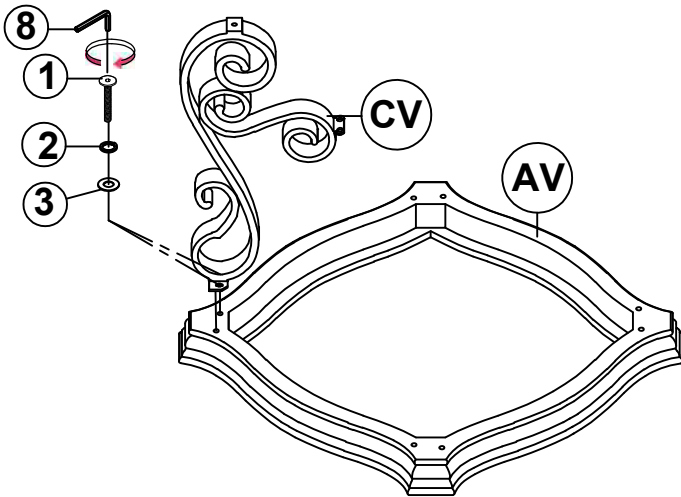

ASSEMBLY INSTRUCTIONS

STEP 1