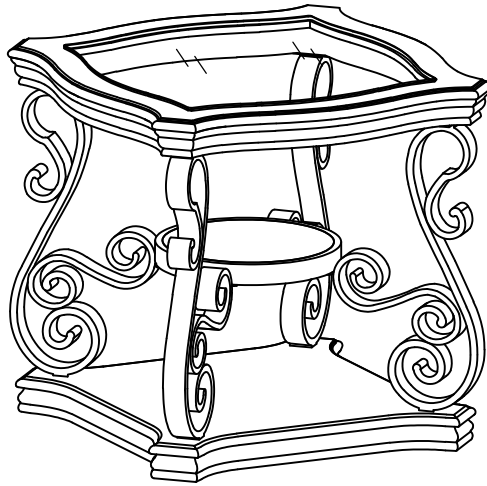

HARDWARE IDENTIFICATION

1	SHORT BOLT (M6 x 20mm - RBW)		16PCS
2	SMALL LOCK WASHER (M6 - RBW)		16PCS
3	SMALL FLAT WASHER (M6 - RBW)		16PCS
4	LONG BOLT (M8 x 25mm - RBW)		4PCS
5	BIG LOCK WASHER (M8 - RBW)		4PCS
6	BIG FLAT WASHER (M8 - RBW)		4PCS
7	LEVELER		4PCS
8	ALLEN WRENCH (M4 - BLK)		1PC

ASSEMBLY INSTRUCTIONS

STEP 1

STEP 2

STEP 3

STEP 4

ASSEMBLY INSTRUCTIONS

STEP 5 COMPLETE

Note: Dimension tolerance $\pm 5\%$