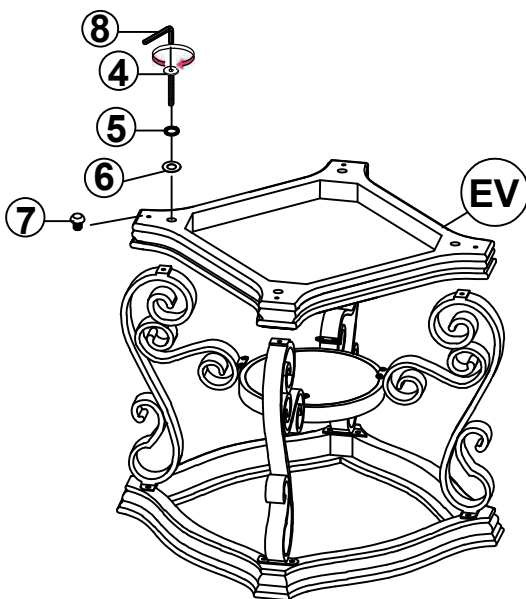

HARDWARE IDENTIFICATION

1	SHORT BOLT (M6 x 20mm - RBW)		16PCS
2	SMALL LOCK WASHER (M6 - RBW)		16PCS
3	SMALL FLAT WASHER (M6 - RBW)		16PCS
4	LONG BOLT (M8 x 25mm - RBW)		4PCS
5	BIG LOCK WASHER (M8 - RBW)		4PCS
6	BIG FLAT WASHER (M8 - RBW)		4PCS
7	LEVELER		4PCS
8	ALLEN WRENCH (M4 - BLK)		1PC

ASSEMBLY INSTRUCTIONS

STEP 1

STEP 2

STEP 3

STEP 4

ASSEMBLY INSTRUCTIONS

STEP 5 COMPLETE

Note: Dimension tolerance $\pm 5\%$