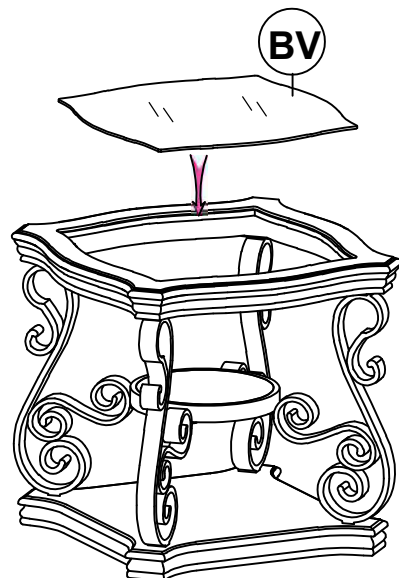

HARDWARE IDENTIFICATION

1	SHORT BOLT (M6 x 20mm - RBW)		16PCS
2	SMALL LOCK WASHER (M6 - RBW)		16PCS
3	SMALL FLAT WASHER (M6 - RBW)		16PCS
4	LONG BOLT (M8 x 25mm - RBW)		4PCS
5	BIG LOCK WASHER (M8 - RBW)		4PCS
6	BIG FLAT WASHER (M8 - RBW)		4PCS
7	LEVELER		4PCS
8	ALLEN WRENCH (M4 - BLK)		1PC

ASSEMBLY INSTRUCTIONS

STEP 1

STEP 2

STEP 3

STEP 4

ASSEMBLY INSTRUCTIONS

STEP 5 COMPLETE

Note: Dimension tolerance $\pm 5\%$