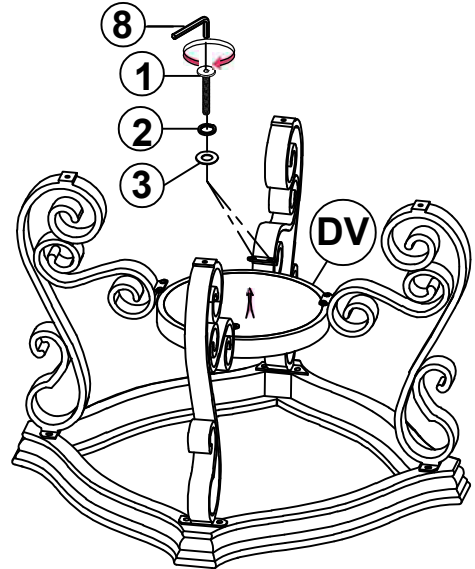

ASSEMBLY TIME

5 MINUTES

PARTS IDENTIFICATION

AV	TOP		1PC
BV	GLASS		1PC
CV	METAL LEG		4PCS
DV	SHELF		1PC
EV	BASE		1PC

ASSEMBLY INSTRUCTIONS

ASSEMBLY TIPS:

1. Remove hardware from box and sort by size
2. Please check to see that all hardware and parts are present prior to start of assembly
3. Please follow attached instructions in the same sequence as numbered to assure fast & easy assembly.

HARDWARE IDENTIFICATION

1	SHORT BOLT (M6 x 20mm - RBW)		16PCS
2	SMALL LOCK WASHER (M6 - RBW)		16PCS
3	SMALL FLAT WASHER (M6 - RBW)		16PCS
4	LONG BOLT (M8 x 25mm - RBW)		4PCS
5	BIG LOCK WASHER (M8 - RBW)		4PCS
6	BIG FLAT WASHER (M8 - RBW)		4PCS
7	LEVELER		4PCS
8	ALLEN WRENCH (M4 - BLK)		1PC

ASSEMBLY INSTRUCTIONS

STEP 1

STEP 2

STEP 3

STEP 4

ASSEMBLY INSTRUCTIONS

STEP 5 COMPLETE

Note: Dimension tolerance $\pm 5\%$