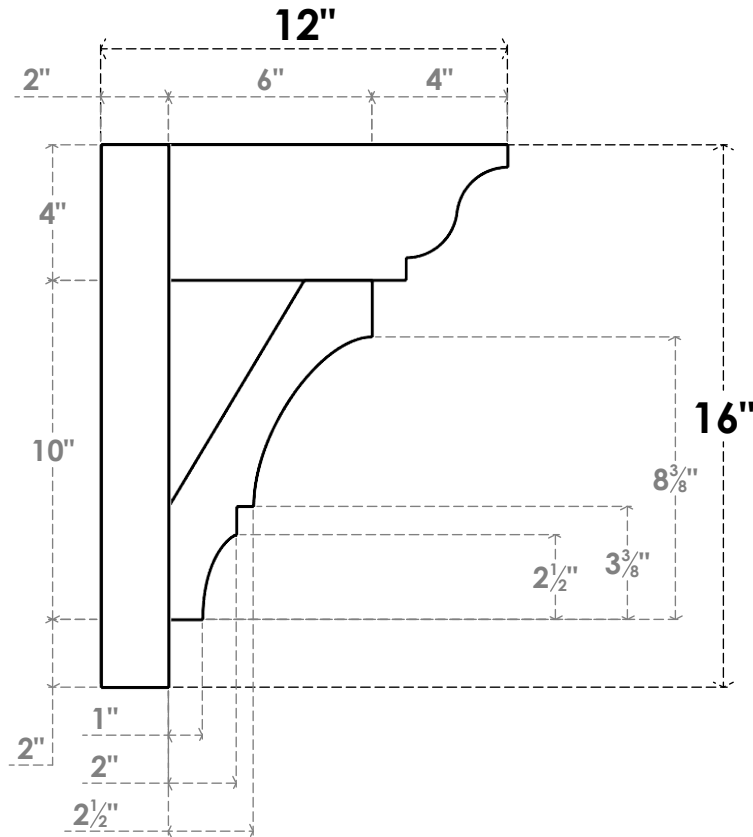

ITEM NUMBER: OUTUROC040X060X12000X16000X040X020X040BOA04RCPR

4"W TOP X 6"W BACK X 12"D X 16"H X 4"T TOP X 2"T BACK TIMBERTHANE ROUGH CEDAR BALBOA FAUX WOOD OPEN OUTLOOKER, TRADITIONAL TOP AND BLOCK BACK, 4"W CLOSED BRACE, PRIMED TAN

SIDE PROFILE

FRONT PROFILE

ISOMETRIC

GENERATED DATE : 07/05/2023

EKENA MILLWORK
2300 WEST MAIN ST.
CLARKSVILLE, TX 75426
TOLL FREE: 866-607-0453
WWW.EKENAMILLWORK.COM

NOTES

1. INSTALLATION TO BE COMPLETED IN ACCORDANCE WITH MANUFACTURER'S SPECIFICATIONS.
2. DRAWING MAY NOT BE TO SCALE
3. THIS DRAWING IS INTENDED FOR DESIGN AND PLANNING PURPOSES ONLY.
4. ALL INFORMATION CONTAINED HEREIN WAS CURRENT AT THE TIME OF DEVELOPMENT BUT MUST BE REVIEWED AND APPROVED BY THE PRODUCT MANUFACTURER TO BE CONSIDERED ACCURATE.
5. TIMBERTHANE ARCHITECTURAL PRODUCTS ARE MADE FROM HIGH DENSITY URETHANE AND COME FACTORY PRIMED