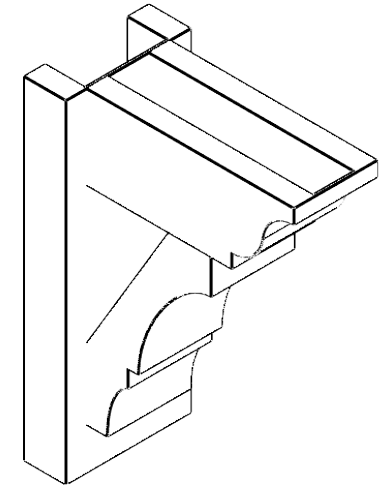

ITEM NUMBER: OUTUROC040X060X12000X16000X040X020X040BOA04RCPR

4"W TOP X 6"W BACK X 12"D X 16"H X 4"T TOP X 2"T BACK TIMBERTHANE ROUGH CEDAR BALBOA FAUX WOOD OPEN OUTLOOKER, TRADITIONAL TOP AND BLOCK BACK, 4"W CLOSED BRACE, PRIMED TAN

SIDE PROFILE

FRONT PROFILE

ISOMETRIC

GENERATED DATE : 07/05/2023

EKENA MILLWORK
2300 WEST MAIN ST.
CLARKSVILLE, TX 75426
TOLL FREE: 866-607-0453
WWW.EKENAMILLWORK.COM

NOTES

1. INSTALLATION TO BE COMPLETED IN ACCORDANCE WITH MANUFACTURER'S SPECIFICATIONS.
2. DRAWING MAY NOT BE TO SCALE
3. THIS DRAWING IS INTENDED FOR DESIGN AND PLANNING PURPOSES ONLY.
4. ALL INFORMATION CONTAINED HEREIN WAS CURRENT AT THE TIME OF DEVELOPMENT BUT MUST BE REVIEWED AND APPROVED BY THE PRODUCT MANUFACTURER TO BE CONSIDERED ACCURATE.
5. TIMBERTHANE ARCHITECTURAL PRODUCTS ARE MADE FROM HIGH DENSITY URETHANE AND COME FACTORY PRIMED