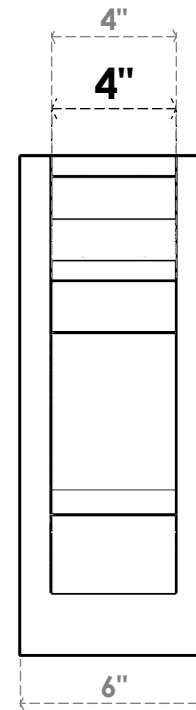

ITEM NUMBER: OUTUROC040X060X12000X16000X040X020X040BOA04RCPR

4"W TOP X 6"W BACK X 12"D X 16"H X 4"T TOP X 2"T BACK TIMBERTHANE ROUGH CEDAR BALBOA FAUX WOOD OPEN OUTLOOKER, TRADITIONAL TOP AND BLOCK BACK, 4"W CLOSED BRACE, PRIMED TAN

SIDE PROFILE

FRONT PROFILE

ISOMETRIC

GENERATED DATE : 07/05/2023

EKENA MILLWORK
2300 WEST MAIN ST.
CLARKSVILLE, TX 75426
TOLL FREE: 866-607-0453
WWW.EKENAMILLWORK.COM

NOTES

1. INSTALLATION TO BE COMPLETED IN ACCORDANCE WITH MANUFACTURER'S SPECIFICATIONS.
2. DRAWING MAY NOT BE TO SCALE
3. THIS DRAWING IS INTENDED FOR DESIGN AND PLANNING PURPOSES ONLY.
4. ALL INFORMATION CONTAINED HEREIN WAS CURRENT AT THE TIME OF DEVELOPMENT BUT MUST BE REVIEWED AND APPROVED BY THE PRODUCT MANUFACTURER TO BE CONSIDERED ACCURATE.
5. TIMBERTHANE ARCHITECTURAL PRODUCTS ARE MADE FROM HIGH DENSITY URETHANE AND COME FACTORY PRIMED