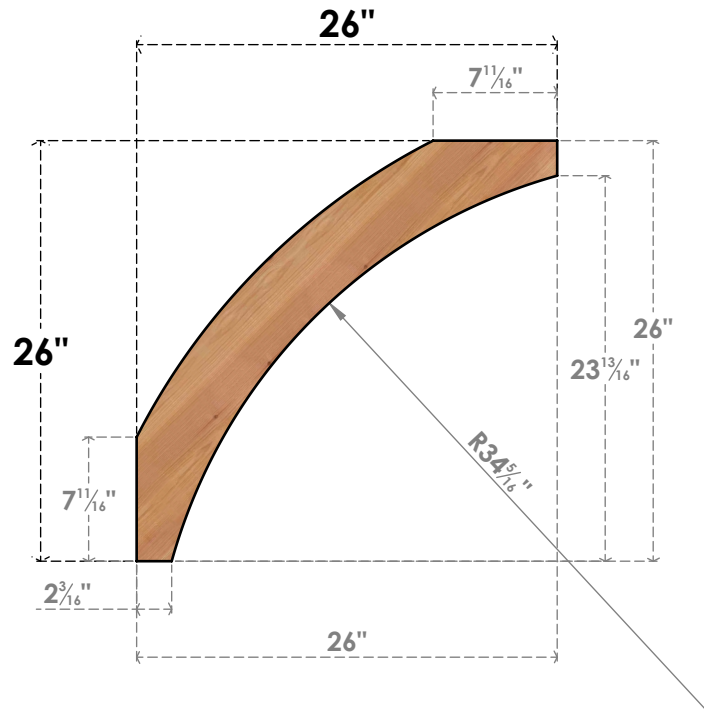

BRC06X26X26THR00SWR

5 1/2"W X 26"D X 26"H THORTON SMOOTH BRACE, WESTERN RED CEDAR

SIDE

FRONT

EKENA MILLWORK
 2300 WEST MAIN ST.
 CLARKSVILLE, TX 75426
 TOLL FREE: 866-607-0453
 WWW.EKENAMILLWORK.COM

NOTES

1. INSTALLATION TO BE COMPLETED IN ACCORDANCE WITH MANUFACTURER'S SPECIFICATIONS.
2. DRAWING MAY NOT BE TO SCALE
3. THIS DRAWING IS INTENDED FOR DESIGN AND PLANNING PURPOSES ONLY.
4. ALL INFORMATION CONTAINED HEREIN WAS CURRENT AT THE TIME OF DEVELOPMENT BUT MUST BE REVIEWED AND APPROVED BY THE PRODUCT MANUFACTURER TO BE CONSIDERED ACCURATE.
5. PRODUCTS ARE NOT KILN DRIED. THIS ITEM IS UNIQUE AND WILL CONTAIN THE NATURAL VARIATIONS THAT THE WOOD SPECIES OFFERS. THIS MAY RESULT IN VARIATIONS UP TO 1/4"