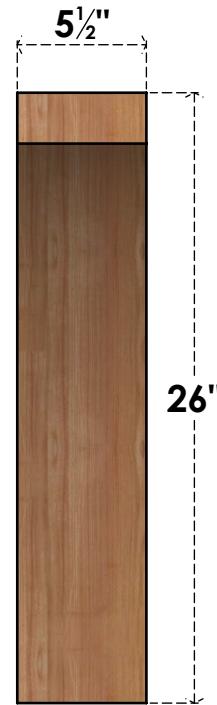

BRC06X26X26THR00SWR

5 1/2"W X 26"D X 26"H THORTON SMOOTH BRACE, WESTERN RED CEDAR

SIDE

FRONT

EKENA MILLWORK
 2300 WEST MAIN ST.
 CLARKSVILLE, TX 75426
 TOLL FREE: 866-607-0453
 WWW.EKENAMILLWORK.COM

NOTES

1. INSTALLATION TO BE COMPLETED IN ACCORDANCE WITH MANUFACTURER'S SPECIFICATIONS.
2. DRAWING MAY NOT BE TO SCALE
3. THIS DRAWING IS INTENDED FOR DESIGN AND PLANNING PURPOSES ONLY.
4. ALL INFORMATION CONTAINED HEREIN WAS CURRENT AT THE TIME OF DEVELOPMENT BUT MUST BE REVIEWED AND APPROVED BY THE PRODUCT MANUFACTURER TO BE CONSIDERED ACCURATE.
5. PRODUCTS ARE NOT KILN DRIED. THIS ITEM IS UNIQUE AND WILL CONTAIN THE NATURAL VARIATIONS THAT THE WOOD SPECIES OFFERS. THIS MAY RESULT IN VARIATIONS UP TO 1/4"