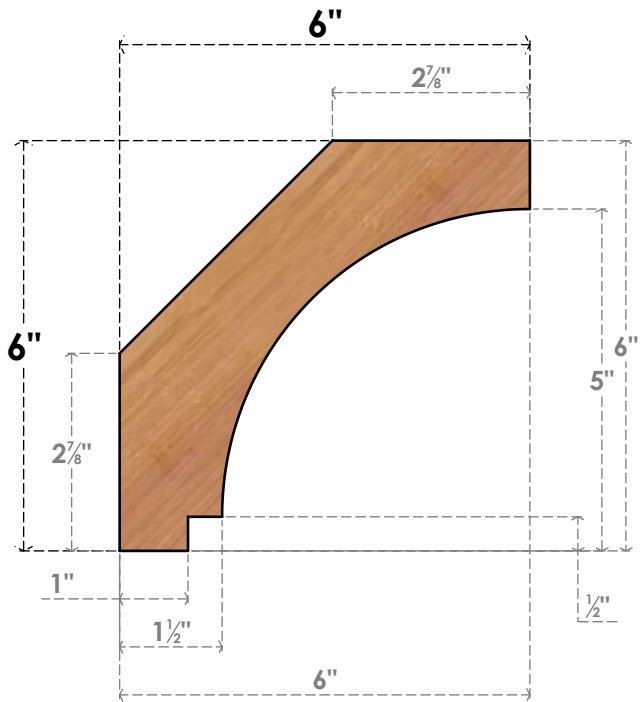

BRC06X06X06IMPOOSWR

5 1/2"W X 6"D X 6"H IMPERIAL SMOOTH BRACE, WESTERN RED CEDAR

SIDE

FRONT

EKENA MILLWORK
2300 WEST MAIN ST.
CLARKSVILLE, TX 75426
TOLL FREE: 866-607-0453
WWW.EKENAMILLWORK.COM

NOTES

1. INSTALLATION TO BE COMPLETED IN ACCORDANCE WITH MANUFACTURER'S SPECIFICATIONS.
2. DRAWING MAY NOT BE TO SCALE
3. THIS DRAWING IS INTENDED FOR DESIGN AND PLANNING PURPOSES ONLY.
4. ALL INFORMATION CONTAINED HEREIN WAS CURRENT AT THE TIME OF DEVELOPMENT BUT MUST BE REVIEWED AND APPROVED BY THE PRODUCT MANUFACTURER TO BE CONSIDERED ACCURATE.
5. PRODUCTS ARE NOT KILN DRIED. THIS ITEM IS UNIQUE AND WILL CONTAIN THE NATURAL VARIATIONS THAT THE WOOD SPECIES OFFERS. THIS MAY RESULT IN VARIATIONS UP TO 1/4"