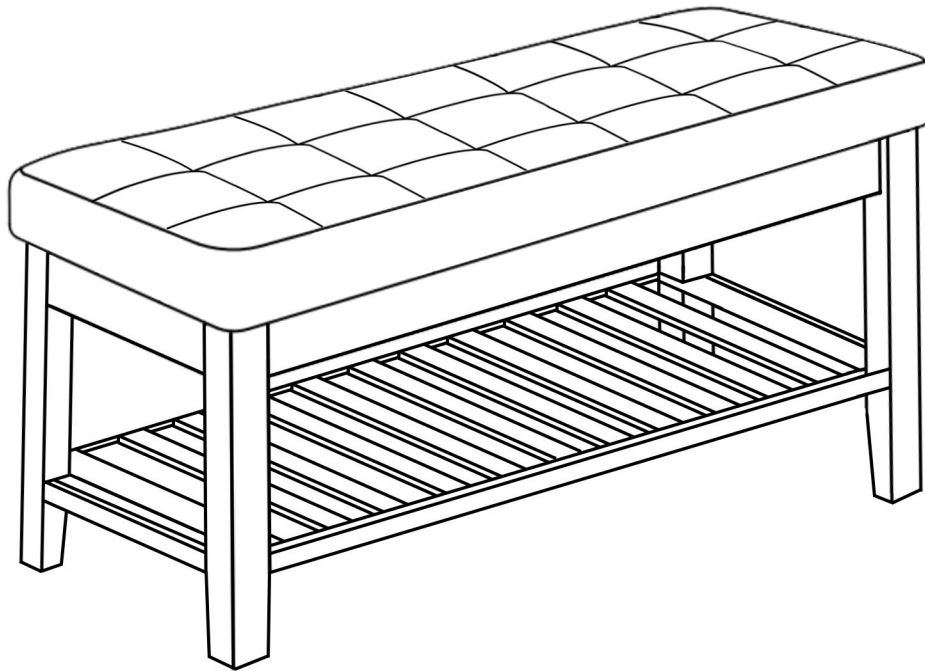

ASSEMBLY INSTRUCTIONS

Storage Coffee Table

No.	ITEM	SKETCH	QTY
(A)	Ottoman Seat		1pc
(B)	Wooden Shelf		1pc
(C)	Legs		4pcs
(D)	Allen Wrench M8		1pc
(E)	Allen Bolts ØM8*2-3/4"		8pcs
(F)	Spring Washers Ø5/16"		8pcs
(G)	Flat Washers Ø5/16"		8pcs