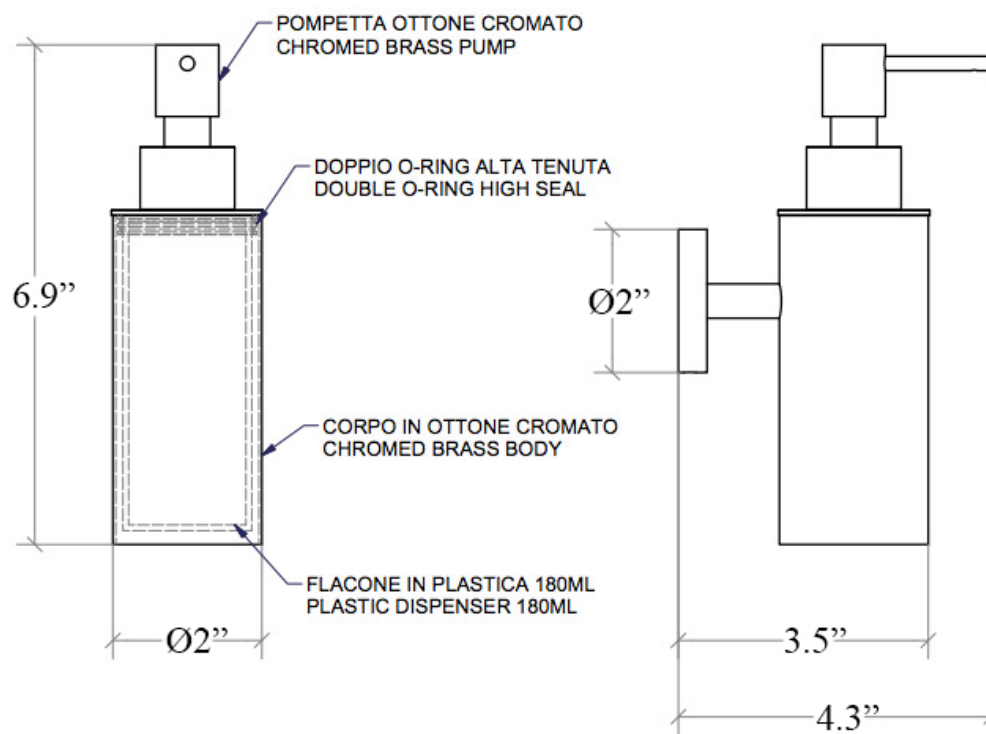

Duemila 5503

Features

- Soap Dispenser
- Polished Chrome Finish
- Solid Brass Base
- Premium Metal Construction for Durability and Reliability
- Screw Installation or Easy Glue (Self-Adhesive) Installation (No Drilling Required)
- Installation Hardware Included
- Volume: 180 ml
- Designer Collection
- Italian Design

SKU# | Option:

- Duemila 5503 | Polished Chrome

Finishes:

* WS Bath Collections reserves the right to revise dimensions or information on this sheet without notice

Collection
Duemila

Model |
Duemila 5503

Dimensions Metric

1 inch = 2.54 cm

1 inch = 25.4 mm

WS[®]
BATH
COLLECTIONS

1051 Lea Drive - Collegeville, PA 19426
Tel. 215 513 9400 - Fax 610 831 0215

www.ws bathcollections.com - info@ws bathcollections.com

Product Specs Sheets

Collection
Duemila

Model |
Duemila 5503

Dimensions Metric

1 inch = 2.54 cm
1 inch = 25.4 mm

WS[®]
BATH
COLLECTIONS

1051 Lea Drive - Collegeville, PA 19426
 Tel. 215 513 9400 - Fax 610 831 0215
www.ws bathcollections.com - info@ws bathcollections.com