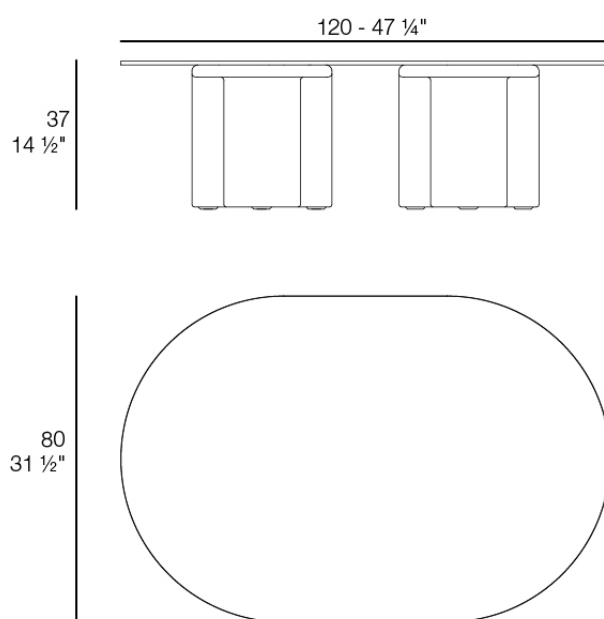

Mel low table 120x80cm

by Ramón Esteve

Mel explores the avant-garde from the everyday: enveloping shapes, tubular gestures, and a presence that lingers in the eye. With a sculptural and iconic character, its gentle, sinuous curves generate a strong visual identity while evoking the memory of wicker furniture—reinterpreted through a continuous, tubular, contemporary language.

Info

Description

MEL Mesa Ovalada 120 x 80
MEL Low Table 47 1/4" x 31 1/2"
Ref. 66504

Finishes

finishes

Basic

Ref. 66504

white 2001