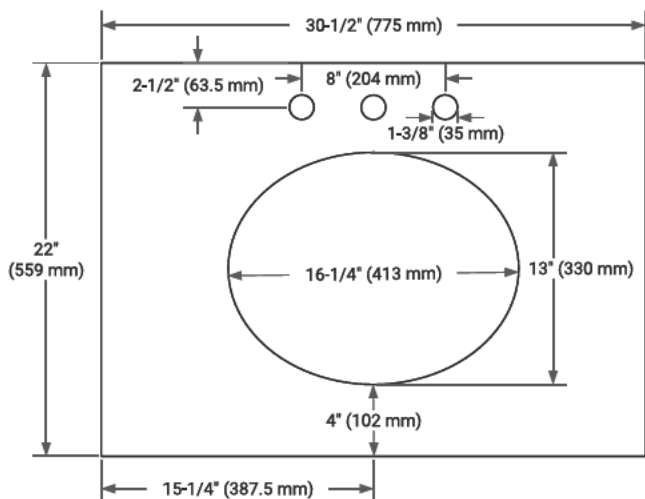

## OVERALL DIMENSIONS

30.5" W x 22" D x 0.75" H

## FEATURES

- Solid countertop with mitered edges & seams
- Undermount white oval sink
- Pre-drilled for 8" widespread faucet

## COUNTERTOP PLAN VIEW

## EDGE SIDE VIEW