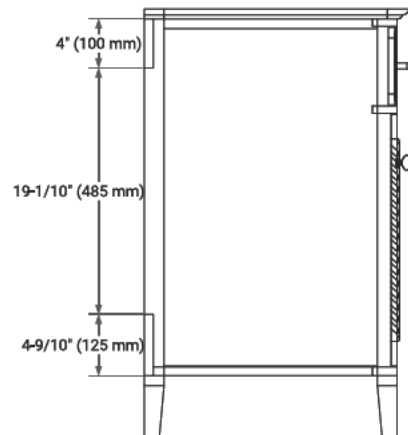

30" SINGLE SINK BASE CABINET

BASE CABINET DIMENSIONS

30" W x 21.5" D x 33.5" H

FEATURES

- Solid wood frame & plywood panels
- Dovetail drawers and joints
- Soft closing doors & drawers

HARDWARE FINISHES

Brushed Nickel   Satin Brass   Matte Black   Polished Chrome

AVAILABLE COLORS

White   Grey

PLAN VIEW