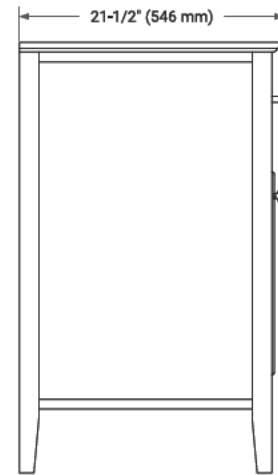

## BASE CABINET DIMENSIONS

30" W x 21.5" D x 33.5" H

## AVAILABLE COLORS

White    Grey

FRONT VIEW

SIDE VIEW

PLAN VIEW

## OVERALL DIMENSIONS

30.5" W x 22" D x 0.75" H