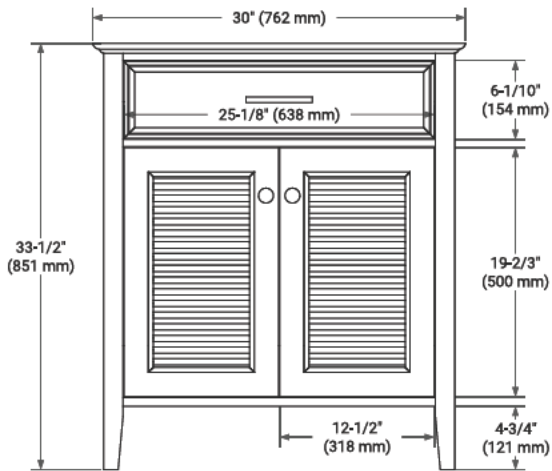

AVAILABLE COLORS

White   Grey

FRONT VIEW