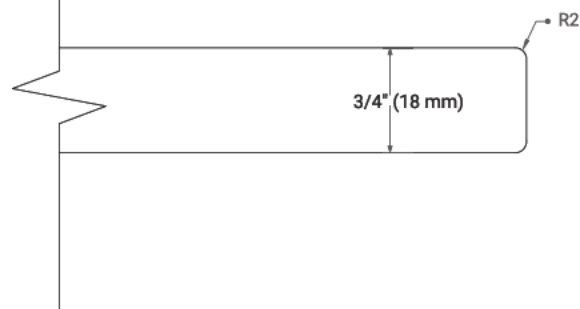

EDGE SIDE VIEW