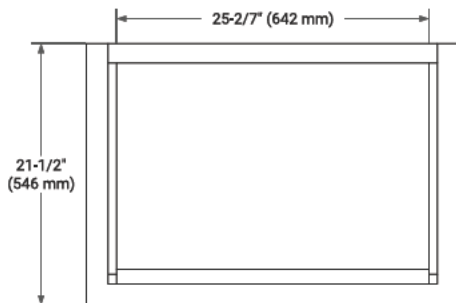

30" SINGLE SINK BASE CABINET

BASE CABINET DIMENSIONS

30" W x 21.5" D x 33.5" H

FEATURES

- Solid wood frame & plywood panels
- Dovetail drawers and joints
- Soft closing doors & drawers

HARDWARE FINISHES

Brushed Nickel   Satin Brass   Matte Black   Polished Chrome

AVAILABLE COLORS

White   Grey

PLAN VIEW