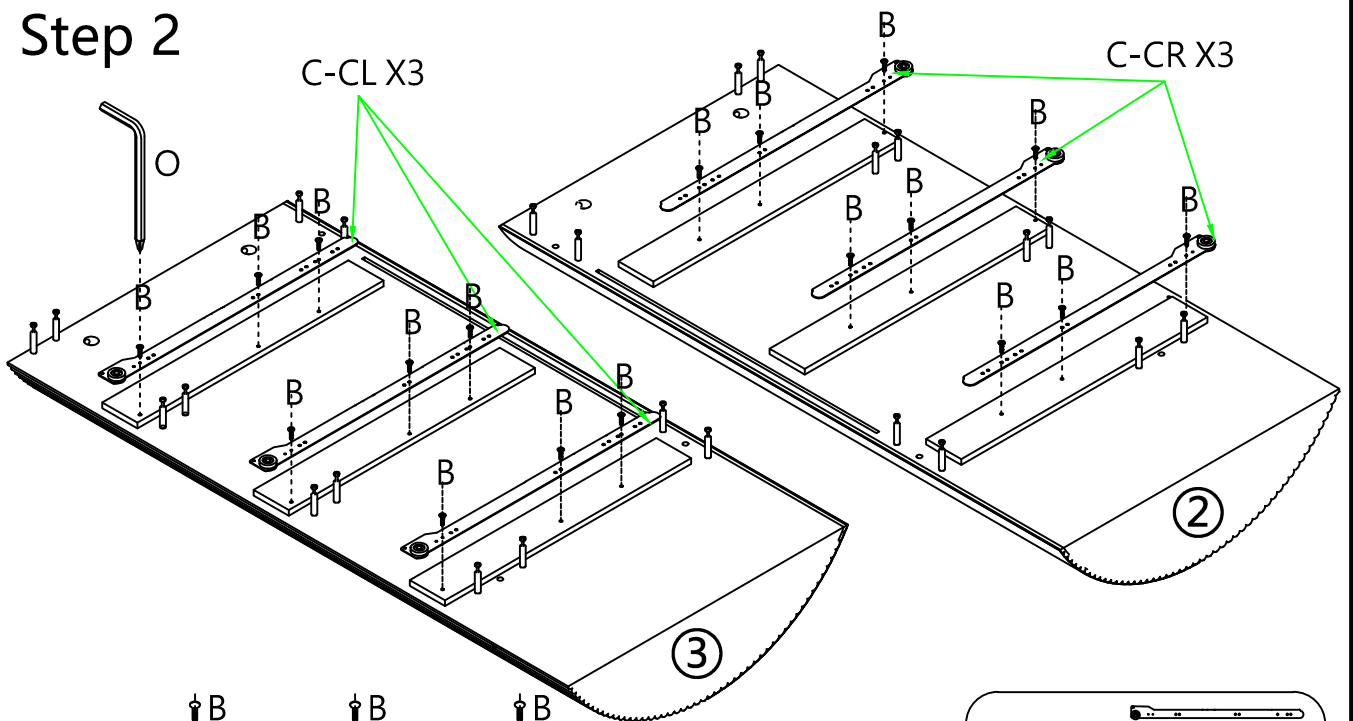

Step 2

C-CL X3

C-CR X3

Email: vimitty-service@outlook.com
SUPPORT: +18882062161