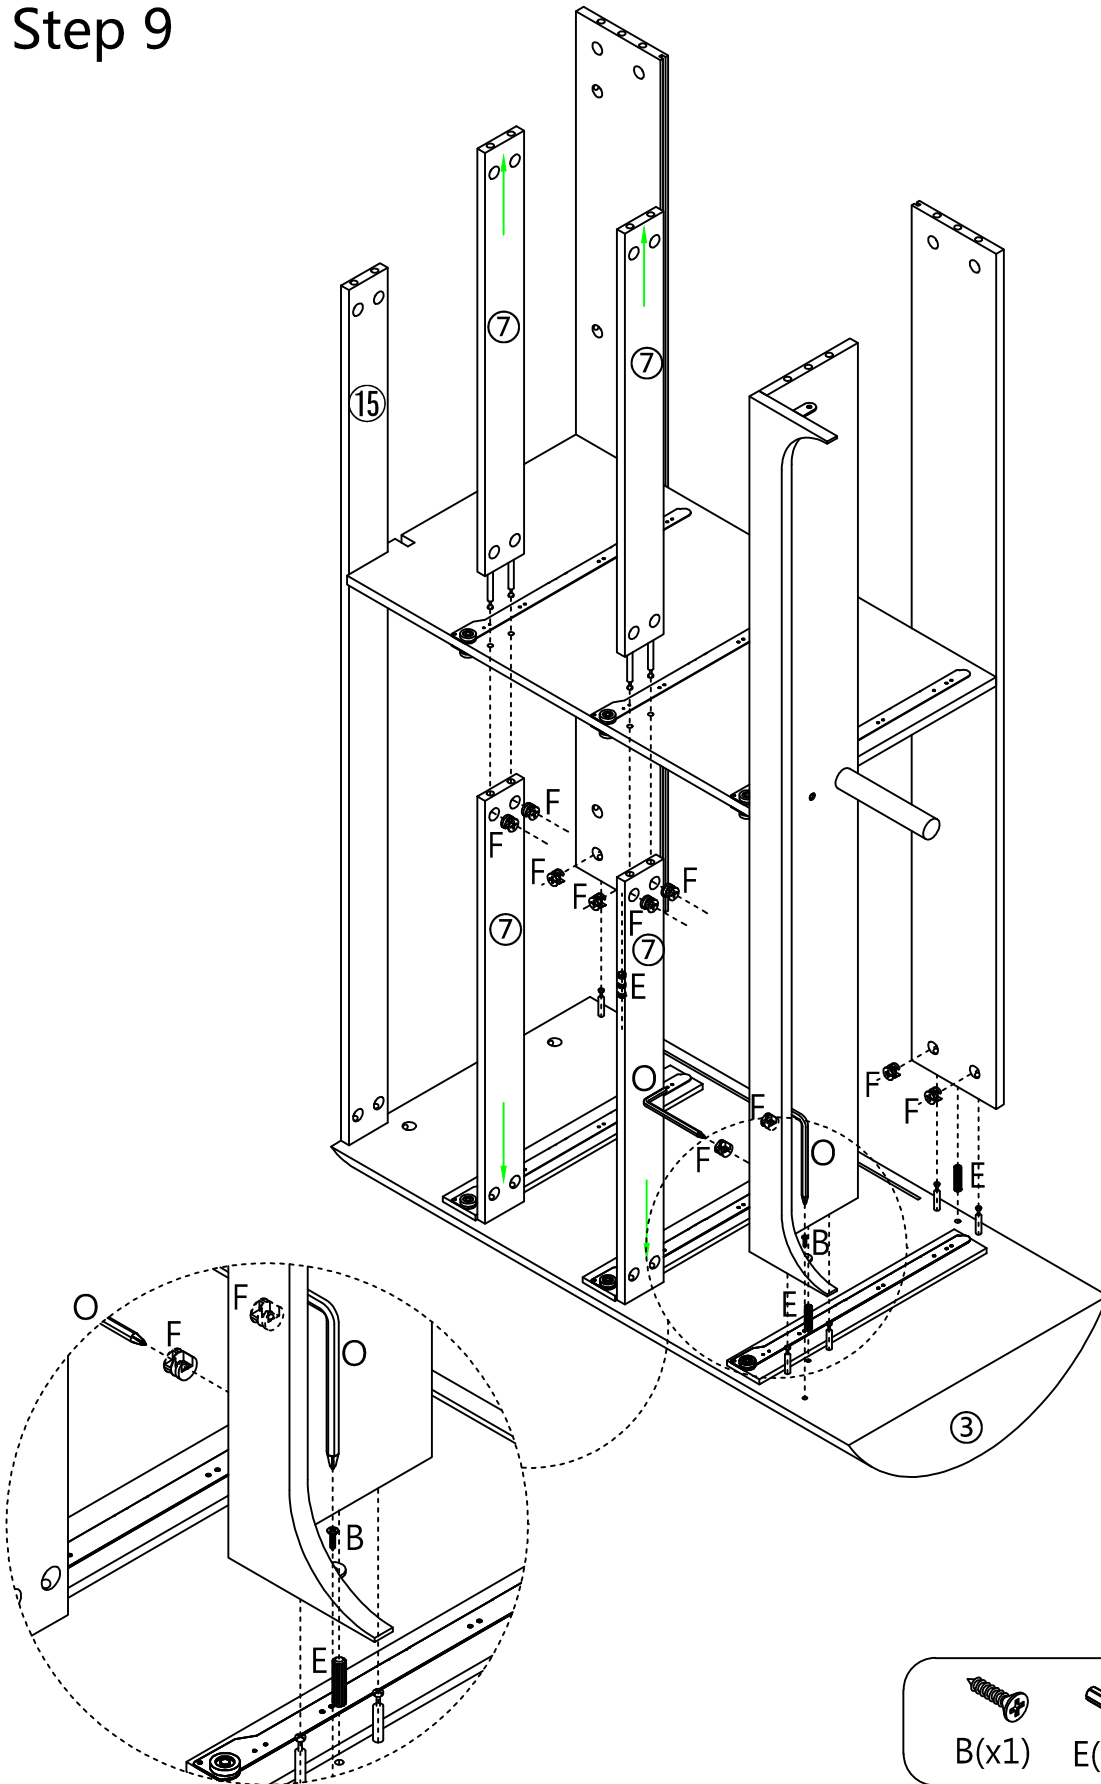

Step 9

Email: vimitty-service@outlook.com
SUPPORT: +18882062161