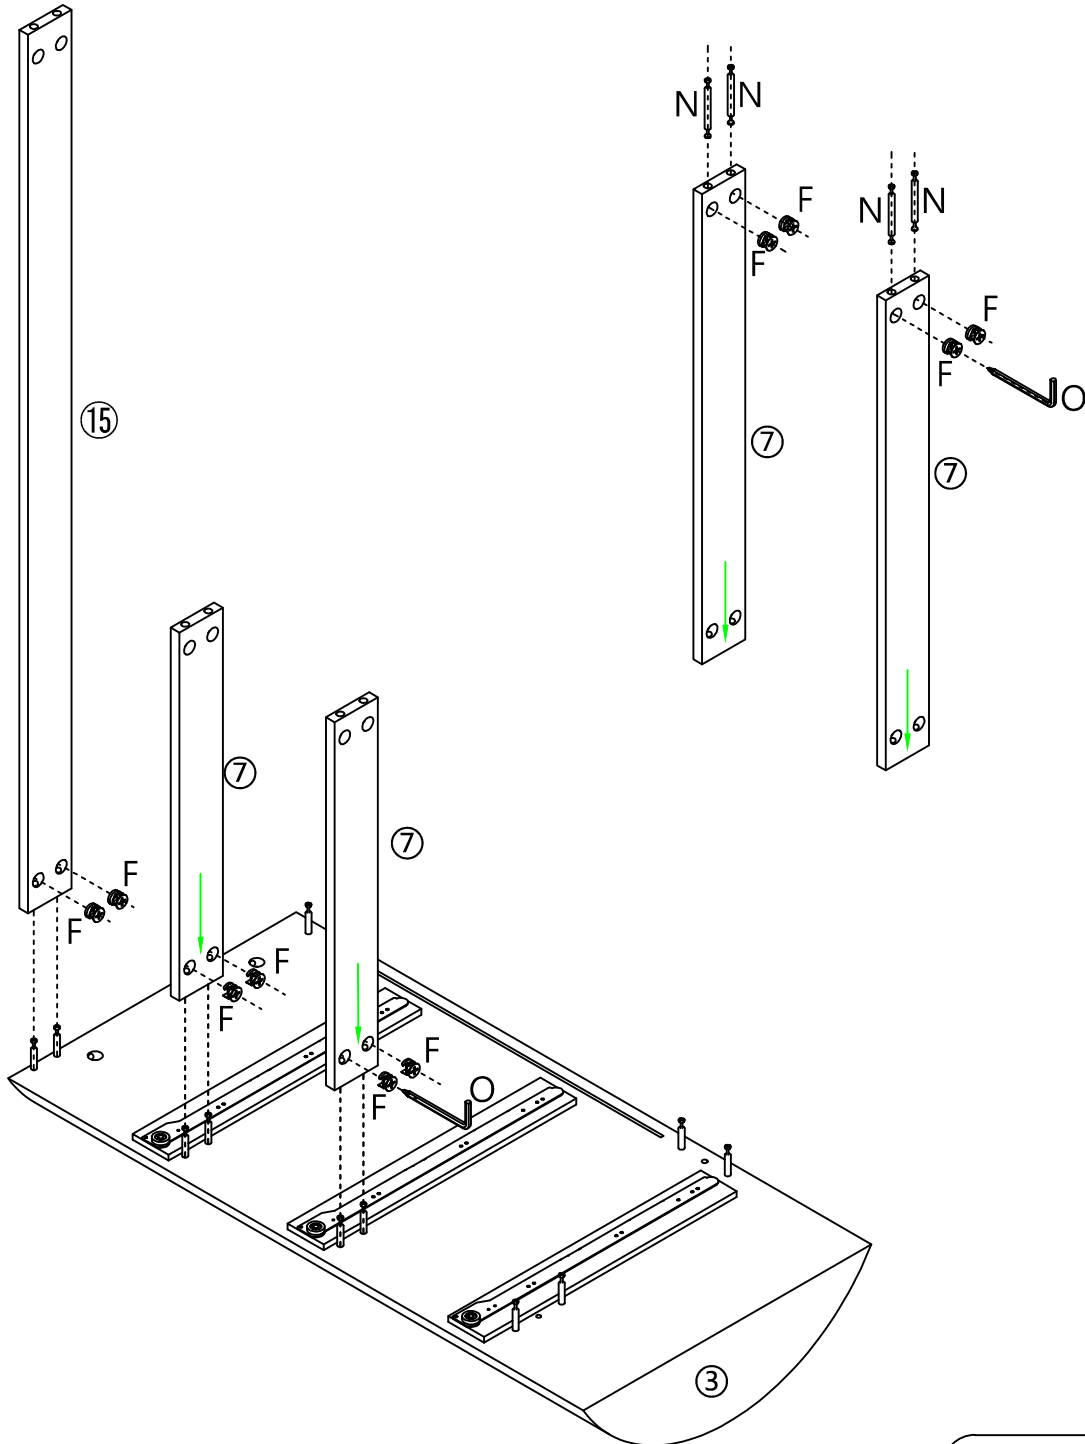

Step 8

N(x4) F(x10)

Email: vimity-service@outlook.com
SUPPORT: +18882062161