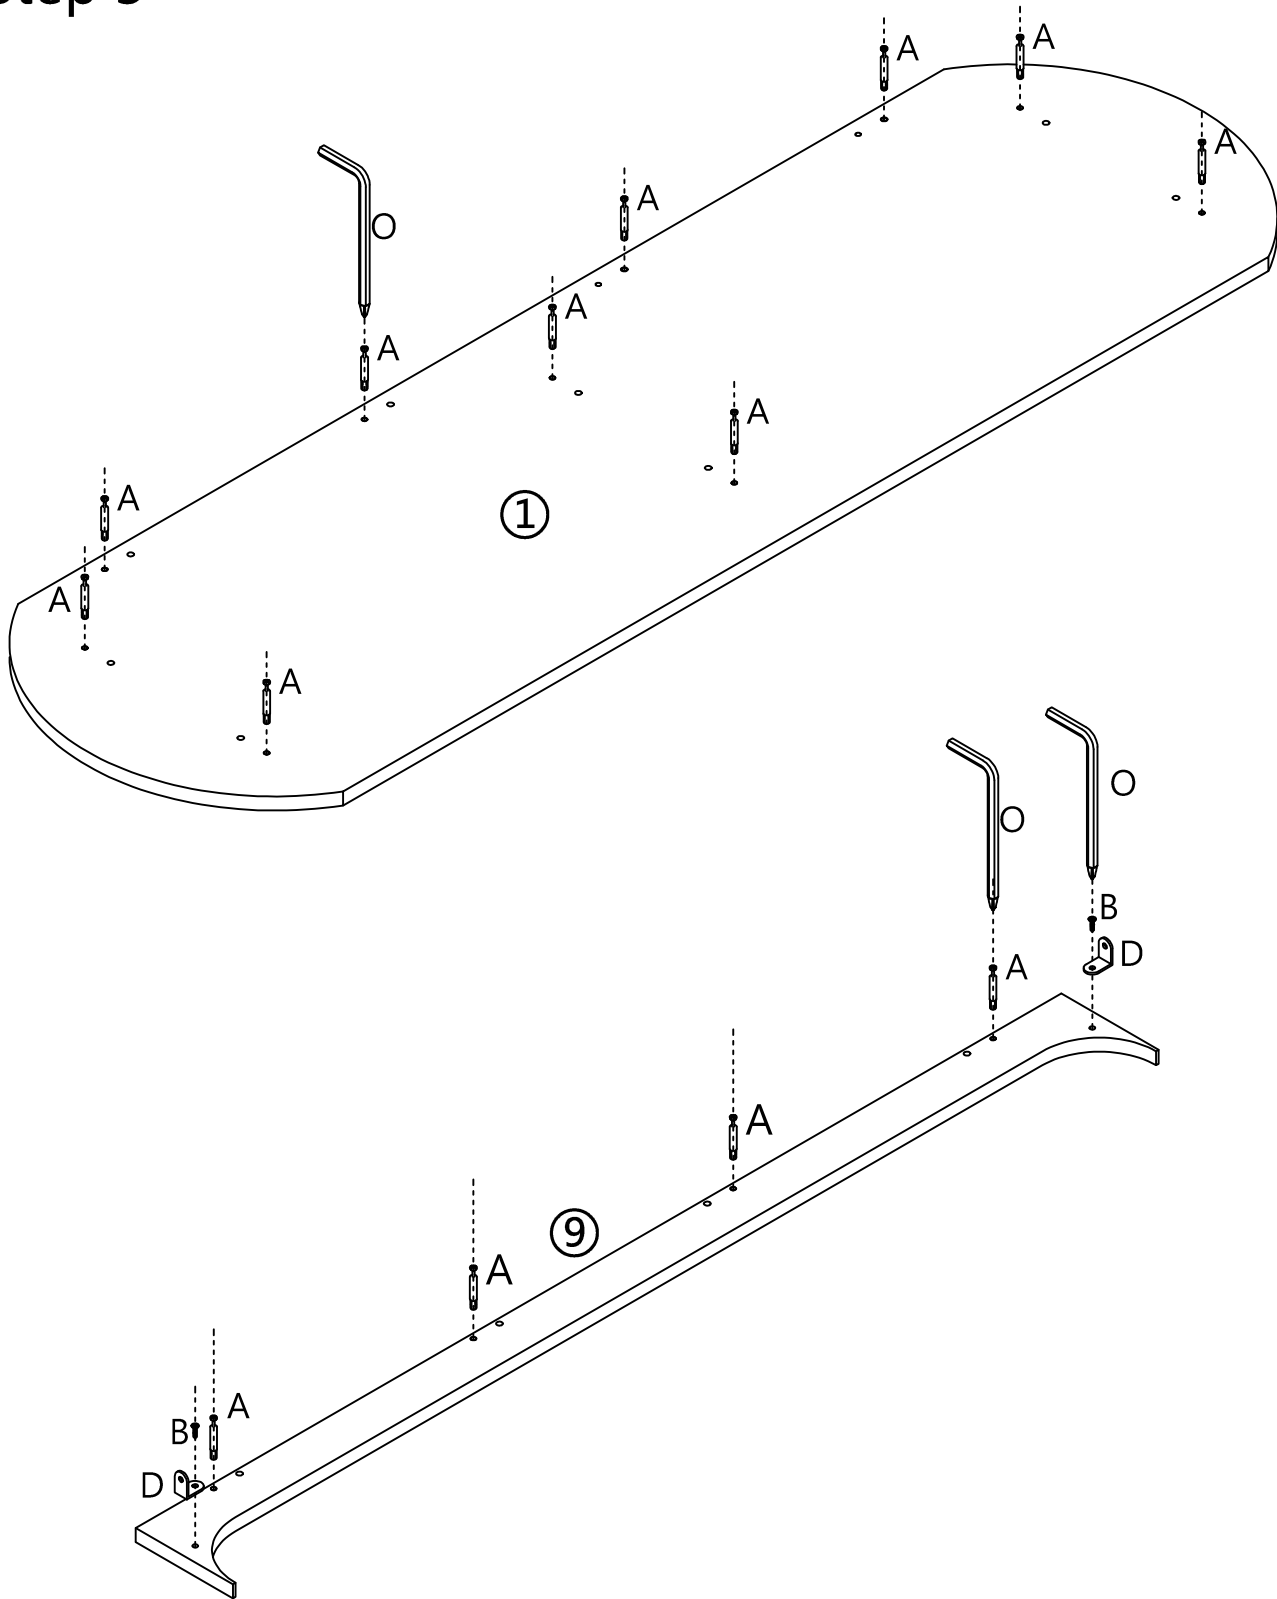

Step 3

A(x14)   B(x2)   D(x2)

Email: vimitty-service@outlook.com
SUPPORT: +18882062161