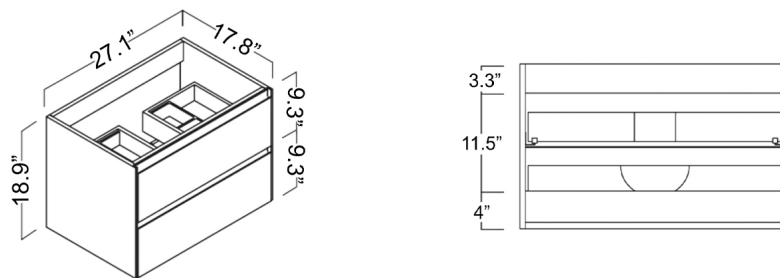

* WS Bath Collections reserves the right to revise dimensions or information on this sheet without notice

Collection Perla	Model Perla C70.000	Dimensions Metric <i>1 inch = 2.54 cm</i> <i>1 inch = 25.4 mm</i>	 1051 Lea Drive - Collegeville, PA 19426 Tel. 215 513 9400 - Fax 610 831 0215 www.ws bathcollections.com - info@ws bathcollections.com
------------------------------	---------------------------------	--	---

Perla C70

Sink

Base Unit

Technical information

Organizer unit.

Adjustable front.

Soft close.

Hettich sliding system.

Glossy lacquered finish.

- Height and depth adjustable suspension.
- 2 adjustable drawers and door with silents-low closing and integrated handles.
- 22 mm MDF front / 19 mm white finish. 16 mm MDF side panels.

Collection |
Perla

Model |
Perla C70

Dimensions Metric

1 inch = 2.54 cm

1 inch = 25.4 mm

WS®
BATH
COLLECTIONS

1051 Lea Drive - Collegeville, PA 19426
Tel. 215 513 9400 - Fax 610 831 0215

www.ws bathcollections.com - info@ws bathcollections.com