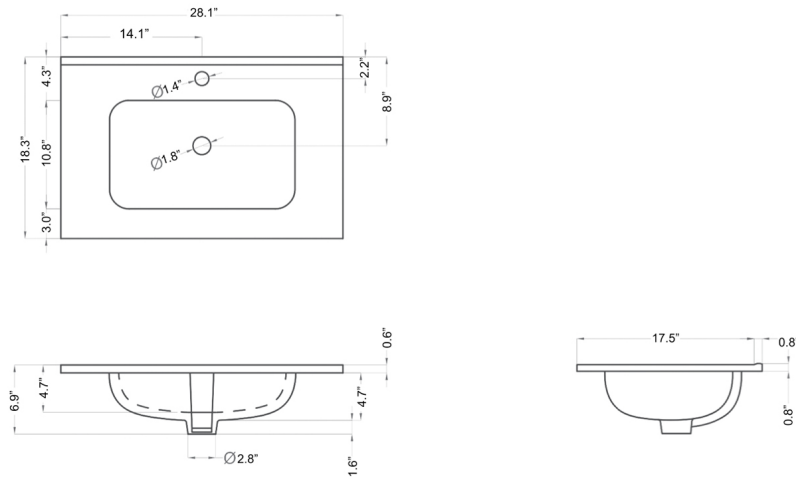

Perla C70.000

Features

- Vanity Base Unit
- Available in 3 Finishes: Glossy White, Natural Oak, and Grey Pine
- Wall-hung design offers a clean, streamlined look
- Two soft close drawers with organizer in upper drawer
- Hettich sliding system
- Fully assembled
- Structure and front made of engineered wood in wood finishes and high gloss lacquered
- Handle integrated in front of furniture
- Does not include vanity top or sink
- Made in Spain

* WS Bath Collections reserves the right to revise dimensions or information on this sheet without notice

Collection Perla	Model Perla C70.000	Dimensions Metric <i>1 inch = 2.54 cm</i> <i>1 inch = 25.4 mm</i>	 1051 Lea Drive - Collegeville, PA 19426 Tel. 215 513 9400 - Fax 610 831 0215 www.ws bathcollections.com - info@ws bathcollections.com
------------------------------	---------------------------------	--	---

Perla C70

Sink

Base Unit

Technical information

Organizer unit.

Adjustable front.

Soft close.

Hettich sliding system.

Collection |
Perla

Model |
Perla C70

Dimensions Metric

1 inch = 2.54 cm

1 inch = 25.4 mm

WS®
BATH
COLLECTIONS

1051 Lea Drive - Collegeville, PA 19426
Tel. 215 513 9400 - Fax 610 831 0215

www.ws bathcollections.com - info@ws bathcollections.com