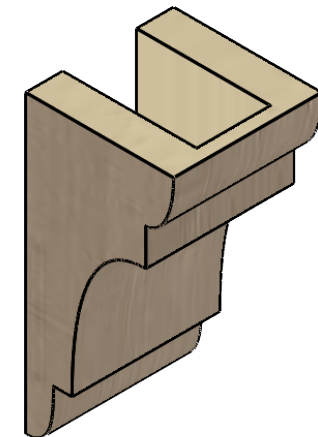

ITEM NUMBER: CORU04X04X08NEBRCPR

4"W X 4"D X 8"H SERIES 2 WIDE NEW BRIGHTON ROUGH CEDAR
TIMBERTHANE FAUX WOOD CORBEL, PRIMED

SIDE PROFILE

FRONT PROFILE

ISOMETRIC

EKENA MILLWORK
2300 WEST MAIN ST.
CLARKSVILLE, TX 75426
TOLL FREE: 866-607-0453
WWW.EKENAMILLWORK.COM

NOTES

1. INSTALLATION TO BE COMPLETED IN ACCORDANCE WITH MANUFACTURER'S SPECIFICATIONS.
2. DRAWING MAY NOT BE TO SCALE
3. THIS DRAWING IS INTENDED FOR DESIGN AND PLANNING PURPOSES ONLY.
4. ALL INFORMATION CONTAINED HEREIN WAS CURRENT AT THE TIME OF DEVELOPMENT BUT MUST BE REVIEWED AND APPROVED BY THE PRODUCT MANUFACTURER TO BE CONSIDERED ACCURATE.
5. TIMBERTHANE ARCHITECTURAL PRODUCTS ARE MADE FROM HIGH DENSITY URETHANE AND COME FACTORY PRIMED