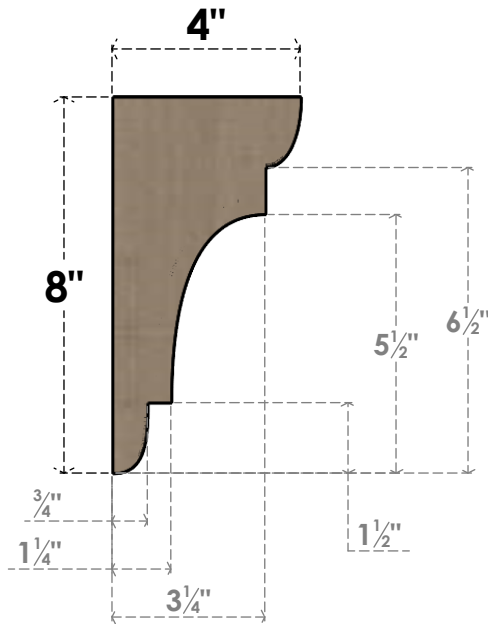

ITEM NUMBER: CORU04X04X08NEBRCPR

4"W X 4"D X 8"H SERIES 2 WIDE NEW BRIGHTON ROUGH CEDAR
TIMBERTHANE FAUX WOOD CORBEL, PRIMED

SIDE PROFILE

FRONT PROFILE

ISOMETRIC

EKENA MILLWORK
2300 WEST MAIN ST.
CLARKSVILLE, TX 75426
TOLL FREE: 866-607-0453
WWW.EKENAMILLWORK.COM

NOTES

1. INSTALLATION TO BE COMPLETED IN ACCORDANCE WITH MANUFACTURER'S SPECIFICATIONS.
2. DRAWING MAY NOT BE TO SCALE
3. THIS DRAWING IS INTENDED FOR DESIGN AND PLANNING PURPOSES ONLY.
4. ALL INFORMATION CONTAINED HEREIN WAS CURRENT AT THE TIME OF DEVELOPMENT BUT MUST BE REVIEWED AND APPROVED BY THE PRODUCT MANUFACTURER TO BE CONSIDERED ACCURATE.
5. TIMBERTHANE ARCHITECTURAL PRODUCTS ARE MADE FROM HIGH DENSITY URETHANE AND COME FACTORY PRIMED