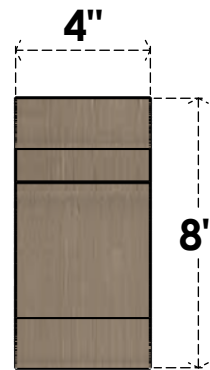

ITEM NUMBER: CORU04X04X08NEBRCPR

4"W X 4"D X 8"H SERIES 2 WIDE NEW BRIGHTON ROUGH CEDAR
TIMBERTHANE FAUX WOOD CORBEL, PRIMED

SIDE PROFILE

FRONT PROFILE

ISOMETRIC

EKENA MILLWORK
2300 WEST MAIN ST.
CLARKSVILLE, TX 75426
TOLL FREE: 866-607-0453
WWW.EKENAMILLWORK.COM

NOTES

1. INSTALLATION TO BE COMPLETED IN ACCORDANCE WITH MANUFACTURER'S SPECIFICATIONS.
2. DRAWING MAY NOT BE TO SCALE
3. THIS DRAWING IS INTENDED FOR DESIGN AND PLANNING PURPOSES ONLY.
4. ALL INFORMATION CONTAINED HEREIN WAS CURRENT AT THE TIME OF DEVELOPMENT BUT MUST BE REVIEWED AND APPROVED BY THE PRODUCT MANUFACTURER TO BE CONSIDERED ACCURATE.
5. TIMBERTHANE ARCHITECTURAL PRODUCTS ARE MADE FROM HIGH DENSITY URETHANE AND COME FACTORY PRIMED