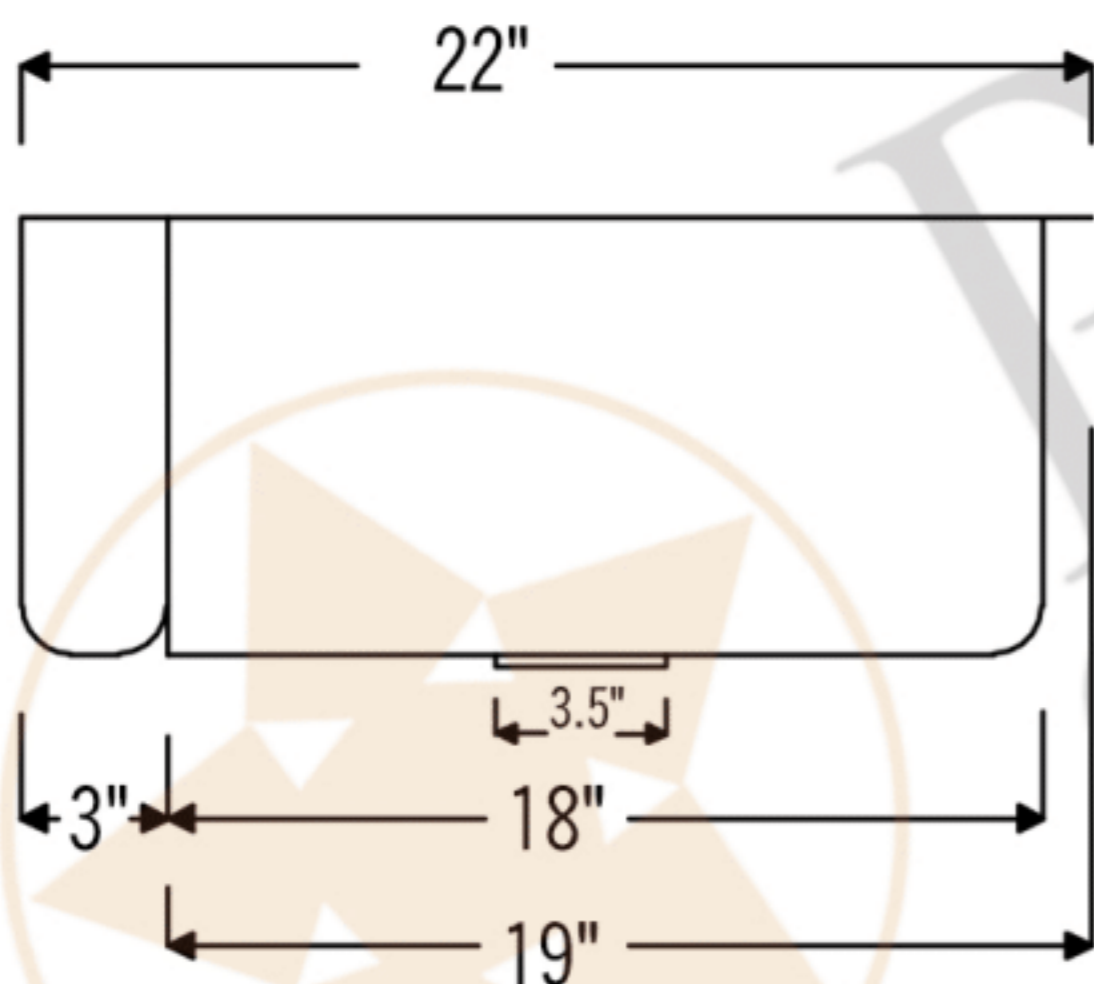

PREMIER
COPPER PRODUCTS

MODEL NUMBER: KA25DB33229

- Description: 33" Hammered Copper Kitchen Apron 25/75 Double Basin Sink
- Outer Dimension: 33" x 22" x 9"
- Inner Dimension: L: 9" x 19" x 9" / R: 21" x 19" x 9"
- Rim: Back, Left, Right - 1" / Front - 2"
- Divider: 1" Wide (Optimized)
- Drain Opening: 3.5"
- Gauge: 14
- Finish: Oil Rubbed Bronze

CODE/STANDARD COMPLIANCE

* IAPMO/cUPC LISTED

* ORB: Oil Rubbed Bronze

THIS PRODUCT IS HAND CRAFTED, SMALL VARIANCES IN COLOR AND SIZE MAY OCCUR.
DO NOT MAKE ANY INSTALLATION CUTS UNTIL YOU RECEIVE YOUR ITEM(S).