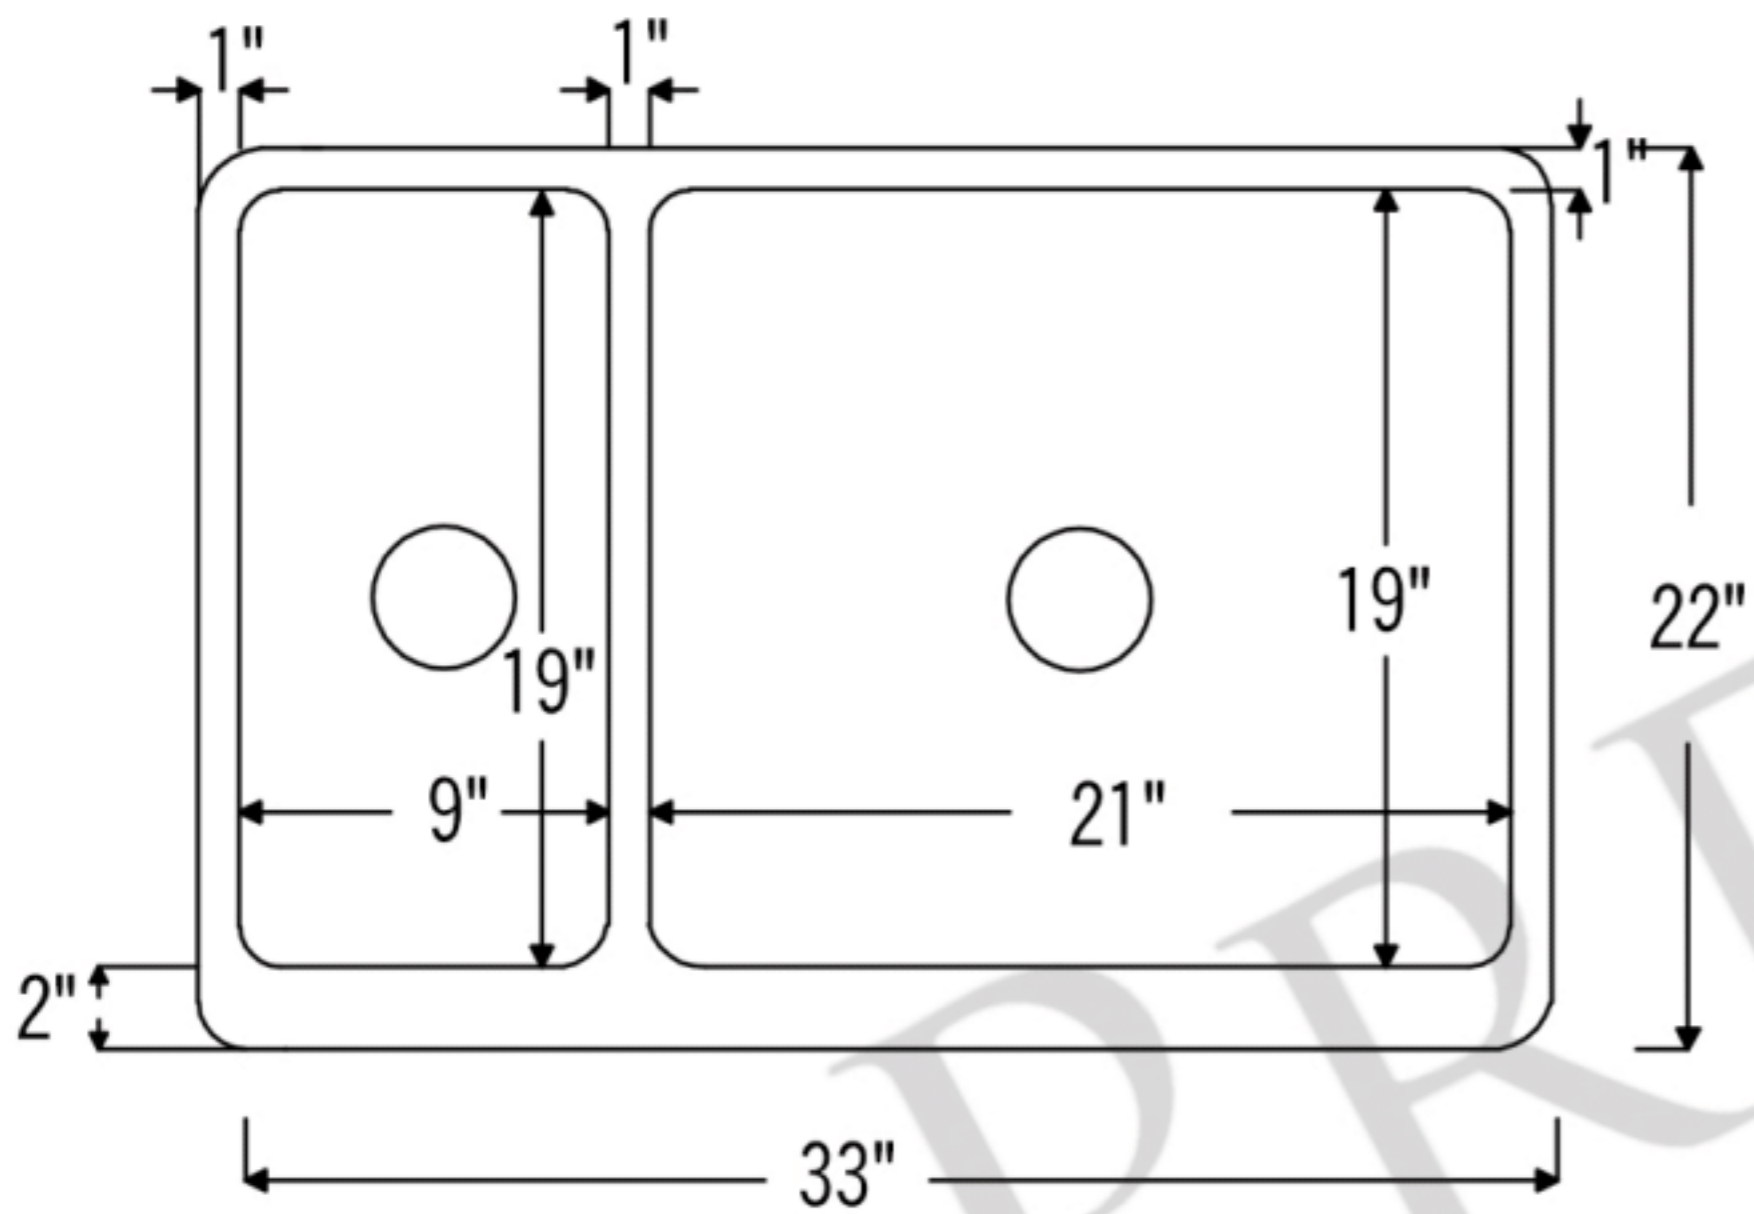

**PREMIER**  
COPPER PRODUCTS

**MODEL NUMBER: KA25DB33229**

- \* Description: 33" Hammered Copper Kitchen Apron 25/75 Double Basin Sink
- \* Outer Dimension: 33" x 22" x 9"
- \* Inner Dimension: L: 9" x 19" x 9" / R: 21" x 19" x 9"
- \* Rim: Back, Left, Right - 1" / Front - 2"
- \* Divider: 1" Wide (Optimized)
- \* Drain Opening: 3.5"
- \* Gauge: 14
- \* Finish: Oil Rubbed Bronze

CODE/STANDARD COMPLIANCE

\* IAPMO/cUPC LISTED

\* ORB: Oil Rubbed Bronze

THIS PRODUCT IS HAND CRAFTED, SMALL VARIANCES IN COLOR AND SIZE MAY OCCUR.  
DO NOT MAKE ANY INSTALLATION CUTS UNTIL YOU RECEIVE YOUR ITEM(S).