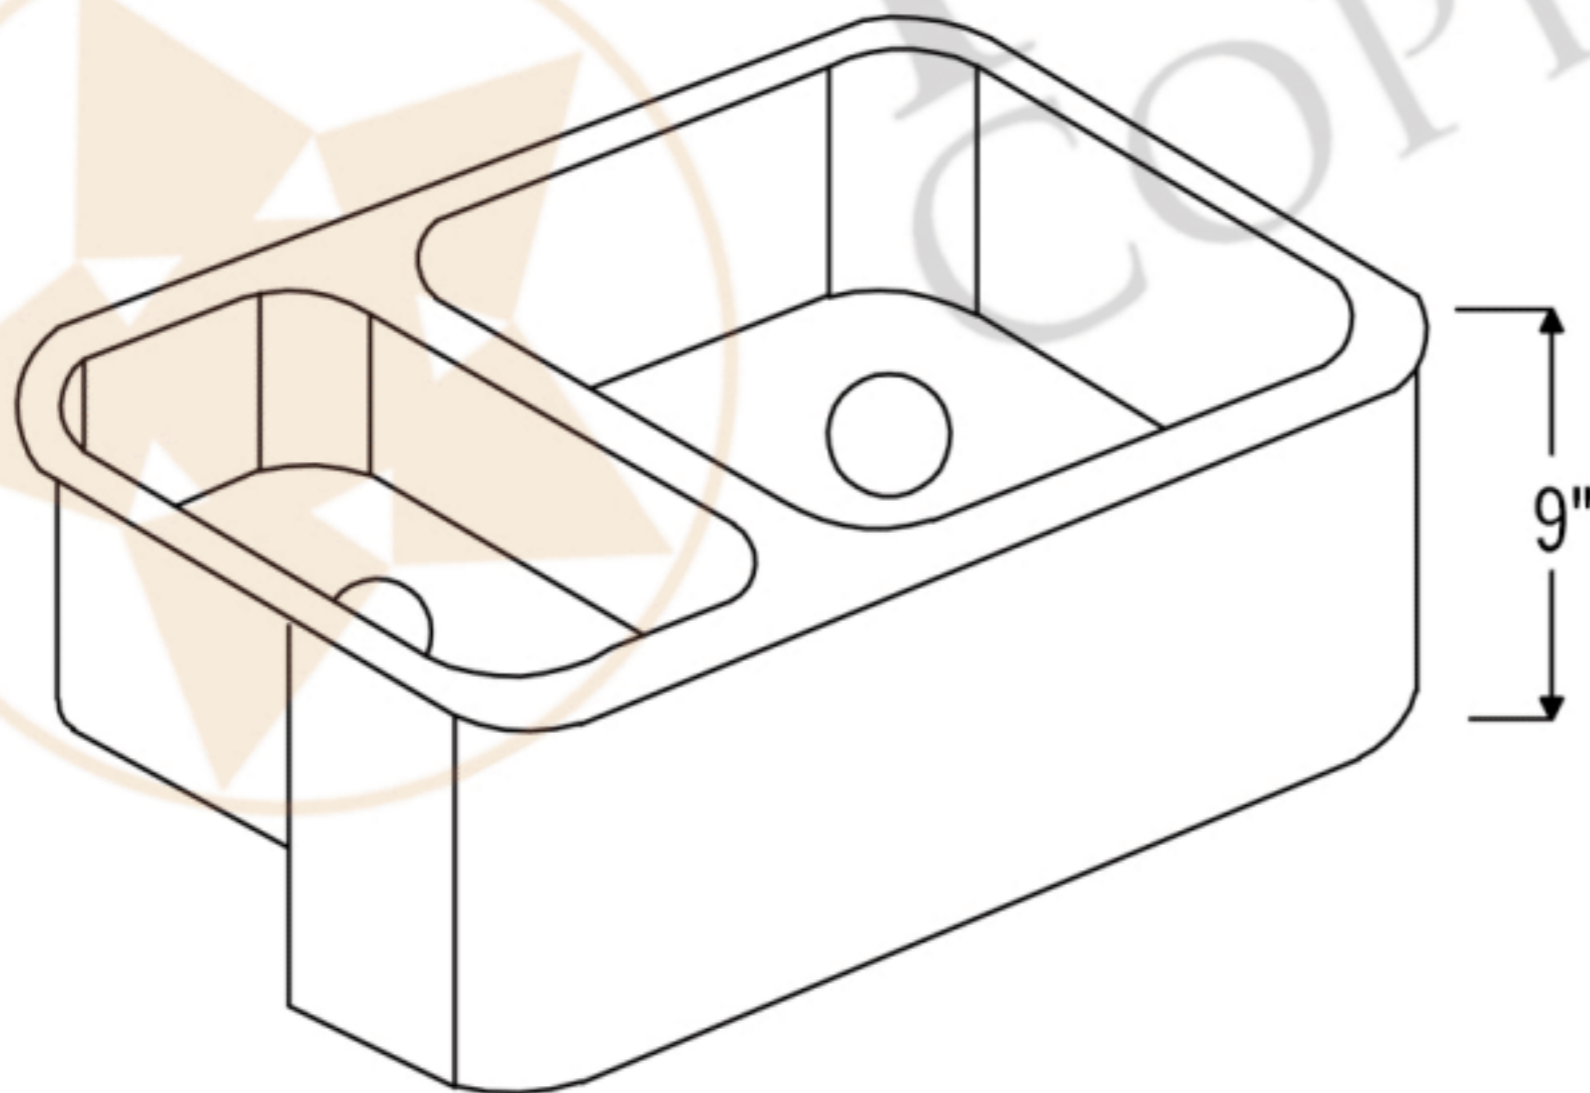

**PREMIER**  
COPPER PRODUCTS

**MODEL NUMBER: KA25DB33229**

- \* Description: 33" Hammered Copper Kitchen Apron 25/75 Double Basin Sink
- \* Outer Dimension: 33" x 22" x 9"
- \* Inner Dimension: L: 9" x 19" x 9" / R: 21" x 19" x 9"
- \* Rim: Back, Left, Right - 1" / Front - 2"
- \* Divider: 1" Wide (Optimized)
- \* Drain Opening: 3.5"
- \* Gauge: 14
- \* Finish: Oil Rubbed Bronze

CODE/STANDARD COMPLIANCE

\* IAPMO/cUPC LISTED

\* ORB: Oil Rubbed Bronze

THIS PRODUCT IS HAND CRAFTED, SMALL VARIANCES IN COLOR AND SIZE MAY OCCUR.  
DO NOT MAKE ANY INSTALLATION CUTS UNTIL YOU RECEIVE YOUR ITEM(S).