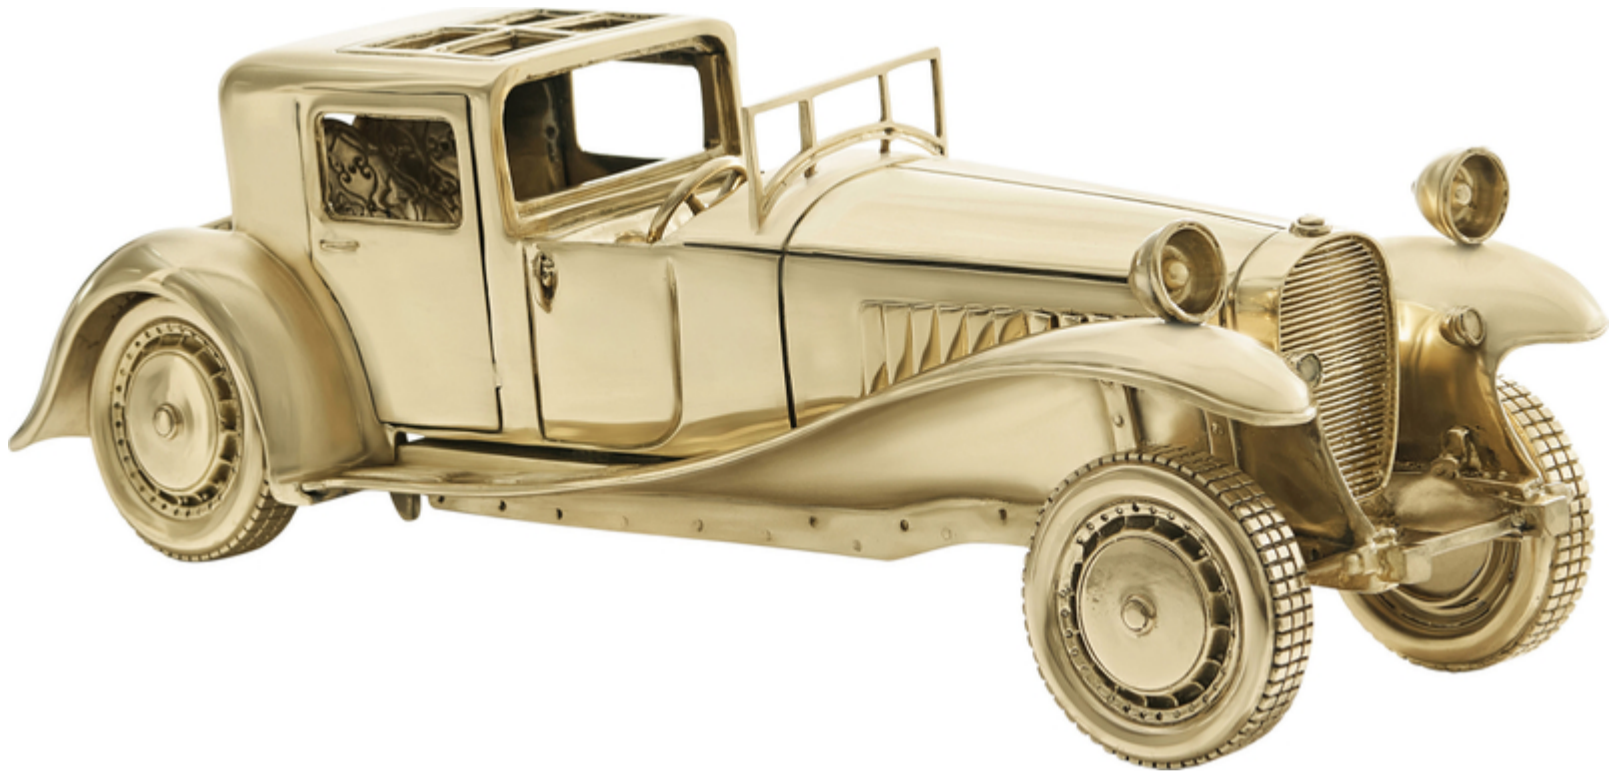

# THEODORE ALEXANDER

## The Royale

TA10020.C296

The Royale Sculpture in Polished Brass

W 16¼ x D 5½ x H 5¼ inches

**Material(s):** Brass

**Collection:** Accessories

**Style:** Classic / Formal Classic

**Type:** Décor / Table Top Accessories