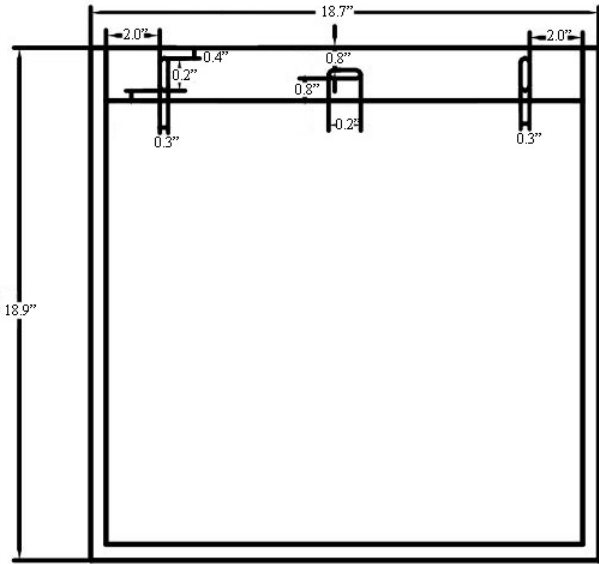

### SKU# | Options:

- Skyland SKL 32133+CP484809T | Sink and Frame

\* WS Bath Collections reserves the right to revise dimensions or information on this sheet without notice

<b>Collection  </b> Skyland	<b>Model  </b> Skyland SKL 32133+CP484809T	<b>Dimensions Metric</b> <i>1 inch = 2.54 cm</i> <i>1 inch = 25.4 mm</i>	 1051 Lea Drive - Collegeville, PA 19426 Tel. 215 513 9400 - Fax 610 831 0215 <a href="http://www.ws bathcollections.com">www.ws bathcollections.com</a> - <a href="mailto:info@ws bathcollections.com">info@ws bathcollections.com</a>
--------------------------------	---	--	---

Front/Side View

Back View

\* WS Bath Collections reserves the right to revise dimensions or information on this sheet without notice

<p><b>Collection  </b> Skyland</p>	<p><b>Model  </b> Skyland SKL 32133+CP484809T</p>	<p>Dimensions Metric 1 inch = 2.54 cm 1 inch = 25.4 mm</p>	 <p>1051 Lea Drive - Collegeville, PA 19426 Tel. 215 513 9400 - Fax 610 831 0215 <a href="http://www.ws bathcollections.com">www.ws bathcollections.com</a> - <a href="mailto:info@ws bathcollectins.com">info@ws bathcollectins.com</a></p>
--	---	--	---