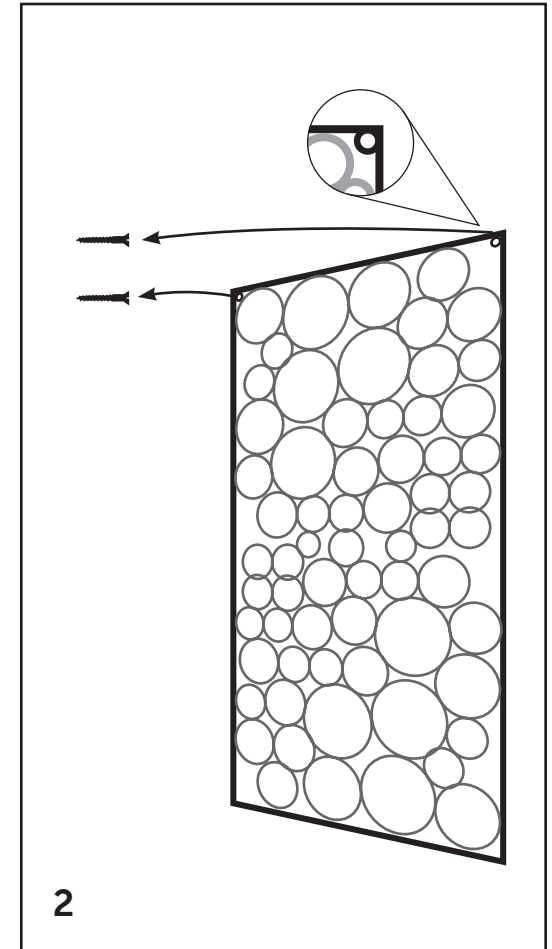

Paint Can Wall Art

Installation Guide

Paint Can Wall Art

Wall Mounting

Measure the distance between the holes on Paint Can Wall Art

Place two screws into wall surface at the measured distance and at the same level.

Place the holes on back of Paint Can Wall Art onto screws.

(screws not included)