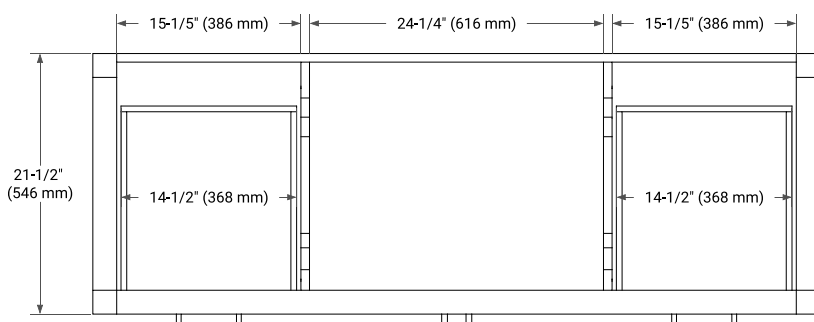

60" SINGLE SINK BASE CABINET

BASE CABINET DIMENSIONS

60" W x 21.5" D x 34.5" H

FEATURES

- Solid wood frame & plywood panels
- Dovetail drawers and joints
- Soft closing doors & drawers

HARDWARE FINISHES*

Brushed Nickel   Satin Brass   Matte Black   Polished Chrome

*Hardware comes preinstalled with the illustrated option. Other finishes are available on our online store if you prefer a different one.

AVAILABLE COLORS

White   Grey   Midnight Blue

FRONT VIEW

SIDE VIEW

PLAN VIEW