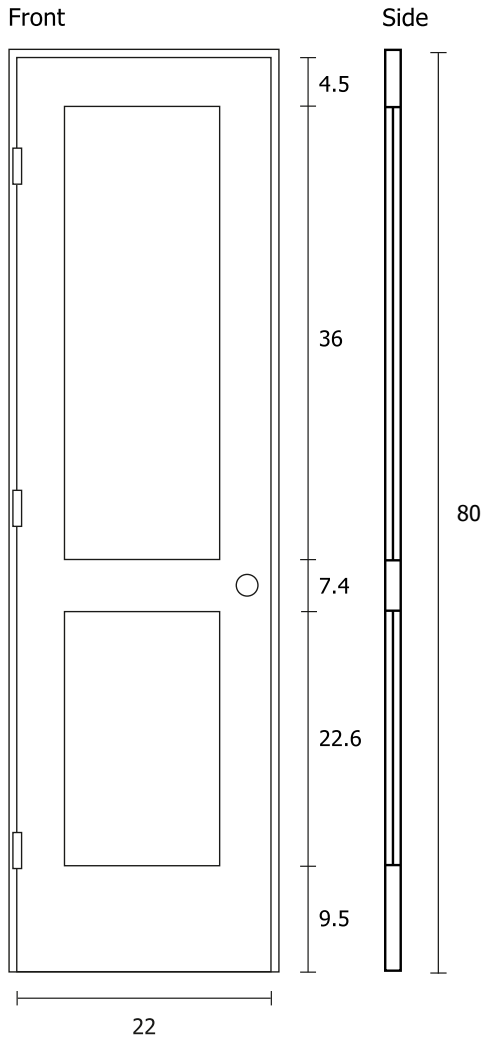

Prehung Door (Double Panel)

SKU# RID-22-80-2W-ORB-RH

Single Prehung Door

| | |
|----------------------|---------------------|
| SKU Name | RID-22-80-2W-ORB-RH |
| Style | Double Panel |
| Material | Composite Wood |
| Height | 80 inches (6/8) |
| Width | 22 inches (1/10) |
| Thickness | 1.375 inches |
| Framing Type | Prehung |
| Hinge Color/Finish | Oil Rubbed Bronze |
| Rough Opening Height | 82 inches |
| Rough Opening Width | 24.25 inches |