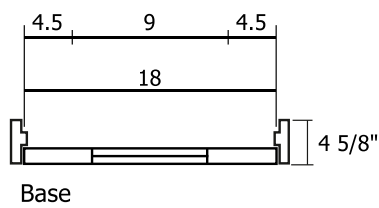

Prehung Door (Double Panel)

SKU# RID-22-80-2W-ORB-RH

Single Prehung Door

| | |
|----------------------|---------------------|
| SKU Name | RID-22-80-2W-ORB-RH |
| Style | Double Panel |
| Material | Composite Wood |
| Height | 80 inches (6/8) |
| Width | 22 inches (1/10) |
| Thickness | 1.375 inches |
| Framing Type | Prehung |
| Hinge Color/Finish | Oil Rubbed Bronze |
| Rough Opening Height | 82 inches |
| Rough Opening Width | 24.25 inches |