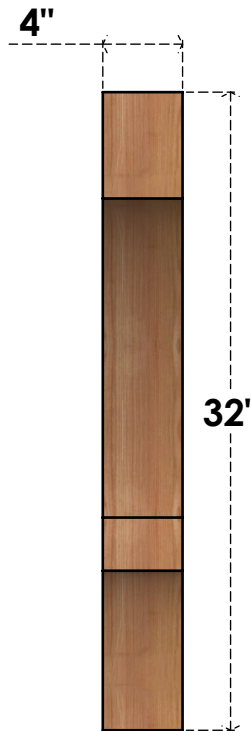

# BRC04X28X32BOA00RWR

4"W X 28"D X 32"H BALBOA ROUGH SAWN BRACE, WESTERN RED CEDAR

**SIDE**

**FRONT**

EKENA MILLWORK  
 2300 WEST MAIN ST.  
 CLARKSVILLE, TX 75426  
 TOLL FREE: 866-607-0453  
 WWW.EKENAMILLWORK.COM

**NOTES**

1. INSTALLATION TO BE COMPLETED IN ACCORDANCE WITH MANUFACTURER'S SPECIFICATIONS.
2. DRAWING MAY NOT BE TO SCALE
3. THIS DRAWING IS INTENDED FOR DESIGN AND PLANNING PURPOSES ONLY.
4. ALL INFORMATION CONTAINED HEREIN WAS CURRENT AT THE TIME OF DEVELOPMENT BUT MUST BE REVIEWED AND APPROVED BY THE PRODUCT MANUFACTURER TO BE CONSIDERED ACCURATE.
5. PRODUCTS ARE NOT KILN DRIED. THIS ITEM IS UNIQUE AND WILL CONTAIN THE NATURAL VARIATIONS THAT THE WOOD SPECIES OFFERS. THIS MAY RESULT IN VARIATIONS UP TO 1/4"