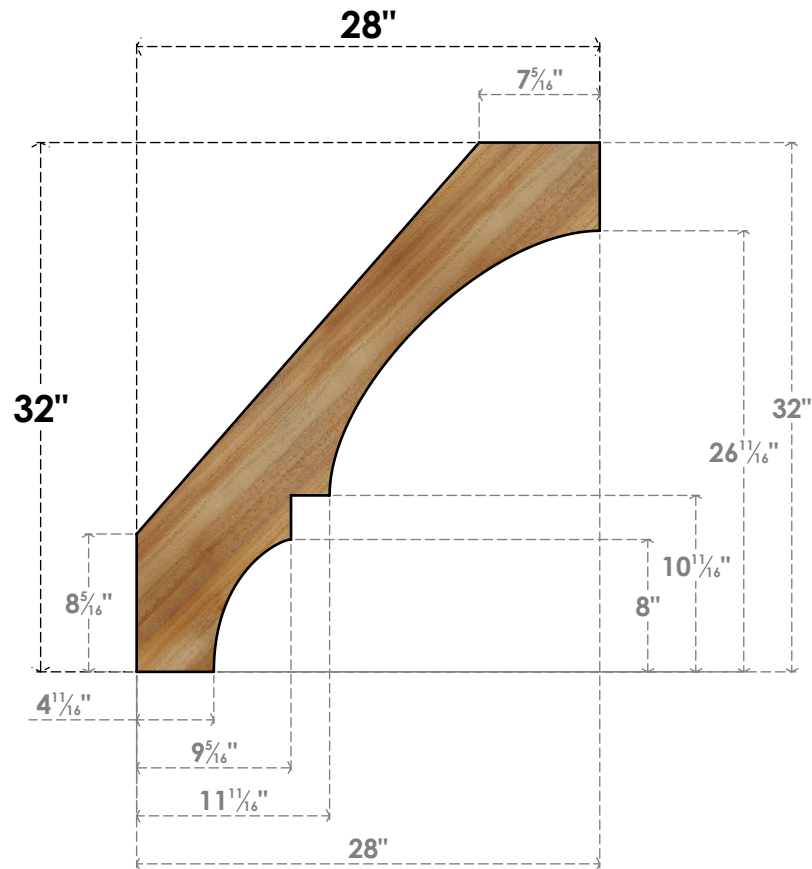

# BRC04X28X32BOA00RWR

4"W X 28"D X 32"H BALBOA ROUGH SAWN BRACE, WESTERN RED CEDAR

**SIDE**

**FRONT**

EKENA MILLWORK  
 2300 WEST MAIN ST.  
 CLARKSVILLE, TX 75426  
 TOLL FREE: 866-607-0453  
 WWW.EKENAMILLWORK.COM

**NOTES**

1. INSTALLATION TO BE COMPLETED IN ACCORDANCE WITH MANUFACTURER'S SPECIFICATIONS.
2. DRAWING MAY NOT BE TO SCALE
3. THIS DRAWING IS INTENDED FOR DESIGN AND PLANNING PURPOSES ONLY.
4. ALL INFORMATION CONTAINED HEREIN WAS CURRENT AT THE TIME OF DEVELOPMENT BUT MUST BE REVIEWED AND APPROVED BY THE PRODUCT MANUFACTURER TO BE CONSIDERED ACCURATE.
5. PRODUCTS ARE NOT KILN DRIED. THIS ITEM IS UNIQUE AND WILL CONTAIN THE NATURAL VARIATIONS THAT THE WOOD SPECIES OFFERS. THIS MAY RESULT IN VARIATIONS UP TO 1/4"